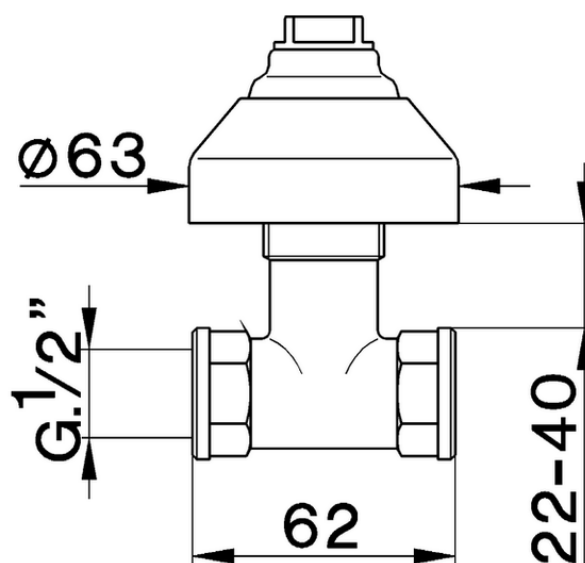

Concealed stop valve COMPONENTS_ZA000310

ZA000310

<https://en.cisal.it/concealed-stop-valve-components-za000310>

2026-04-04