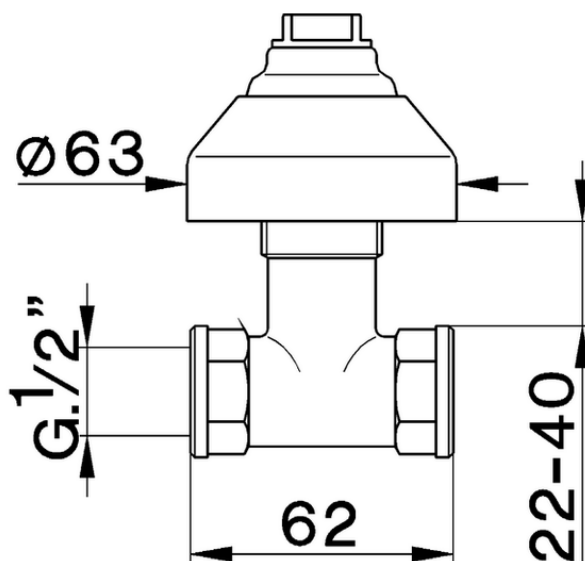

Concealed stop valve COMPONENTS_ZA000310

ZA000310

<https://en.cisal.it/concealed-stop-valve-components-za000310>

2026-04-24