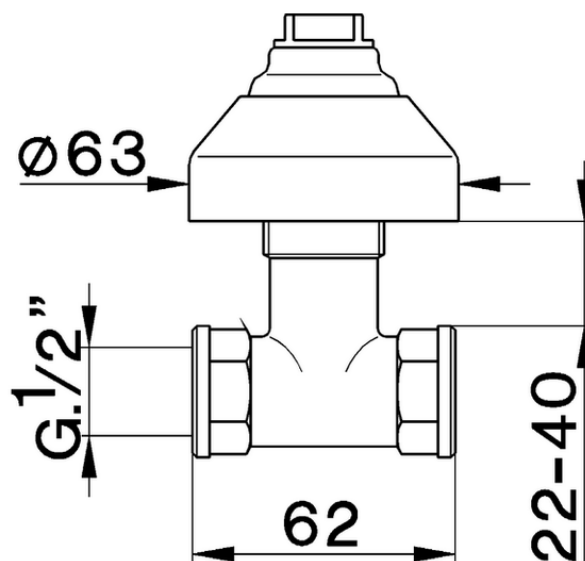

Concealed stop valve COMPONENTS_ZA000310

ZA000310

<https://en.cisal.it/concealed-stop-valve-components-za000310>

2026-06-24