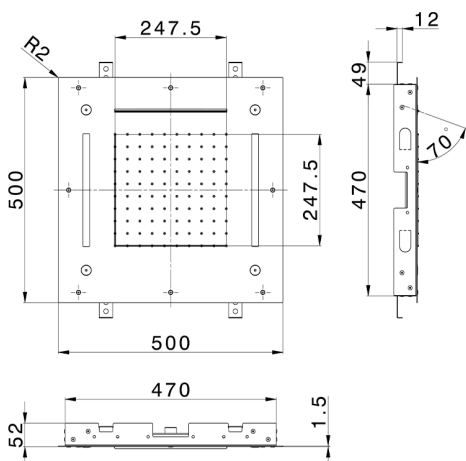

500x500 mm Chromotherapy Ceiling showerhead WELLNESS_ZS0C0085

MODEL **ZS0C0085**

500x500 mm Chromotherapy Ceiling showerhead, rain, spaying functions, waterfall, chromotherapy functions, built-in control included, Stainless Steel AISI 304

AVAILABLE FINISHINGS

- **D1** D1 Brushed Inox
- **40** 40 Matt Black
- **4Q** 4Q Matt White
- **5G** 5G Rose Gold
- **D2** D2 Polished Inox

CHARACTERISTICS

2026-04-06