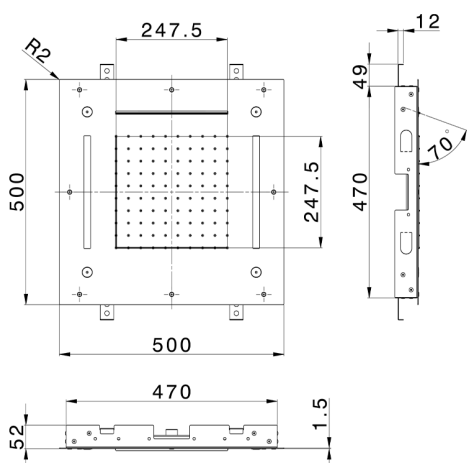

500x500 mm Chromotherapy Ceiling showerhead WELLNESS_ZS0C0085

MODEL **ZS0C0085**

500x500 mm Chromotherapy Ceiling showerhead, rain, spaying functions, waterfall, chromotherapy functions, built-in control included, Stainless Steel AISI 304

AVAILABLE FINISHINGS

- **D1** D1 Brushed Inox
- **40** 40 Matt Black
- **4Q** 4Q Matt White
- **5G** 5G Rose Gold
- **D2** D2 Polished Inox

CHARACTERISTICS

2026-06-30