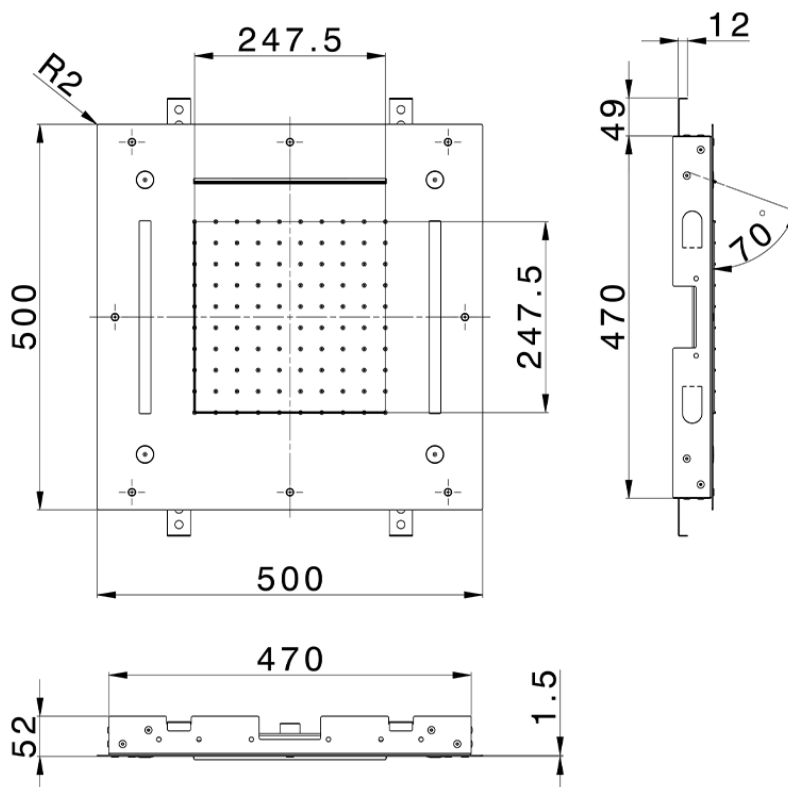

500x500 mm Chromotherapy Ceiling showerhead WELLNESS_ZS0C0085

ZS0C0085

<https://en.cisal.it/500x500-mm-chromotherapy-ceiling-showerhead-wellness-zs0c0085>

2026-04-26