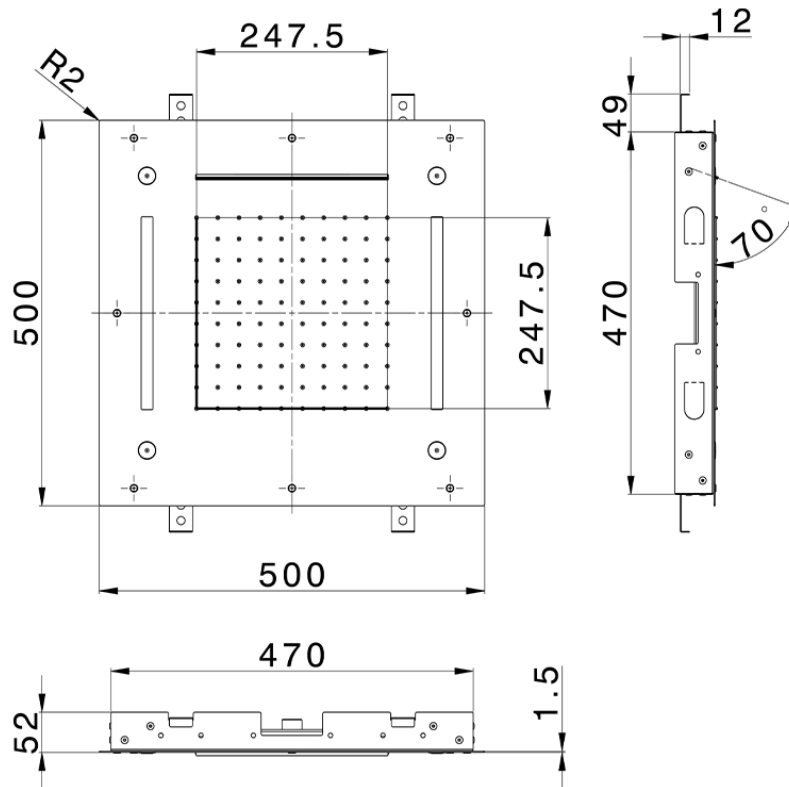

## 500x500 mm Chromotherapy Ceiling showerhead WELLNESS\_ZS0C0085

ZS0C0085

<https://en.cisal.it/500x500-mm-chromotherapy-ceiling-showerhead-wellness-zs0c0085>

2026-06-13