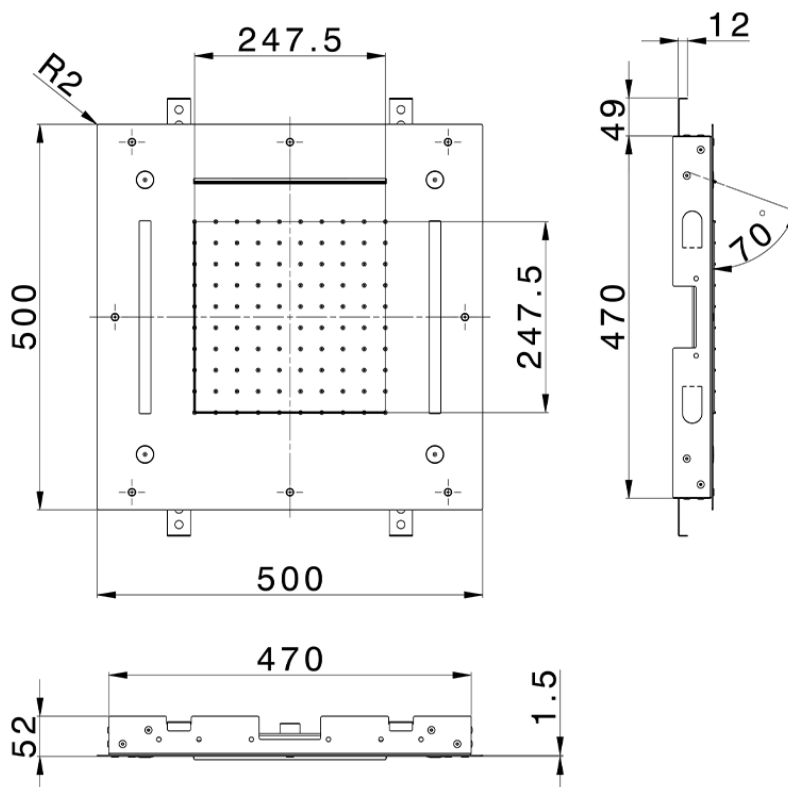

**500x500 mm Chromotherapy Ceiling showerhead WELLNESS\_ZS0C0085**

ZS0C0085

<https://en.cisal.it/500x500-mm-chromotherapy-ceiling-showerhead-wellness-zs0c0085>

2026-04-06