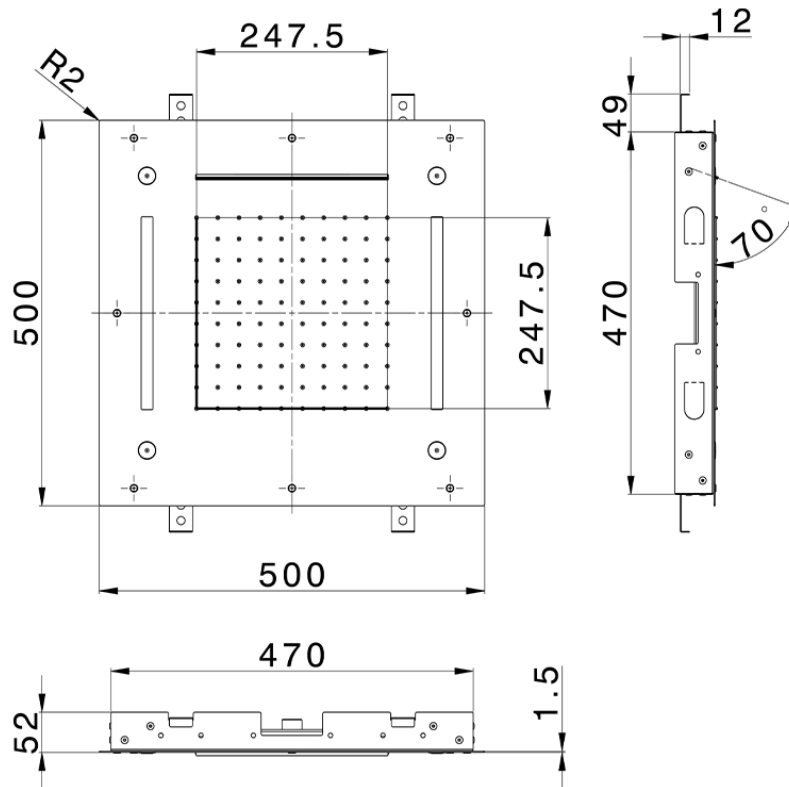

500x500 mm Chromotherapy Ceiling showerhead WELLNESS_ZS0C0085

ZS0C0085

<https://en.cisal.it/500x500-mm-chromotherapy-ceiling-showerhead-wellness-zs0c0085>

2026-04-15