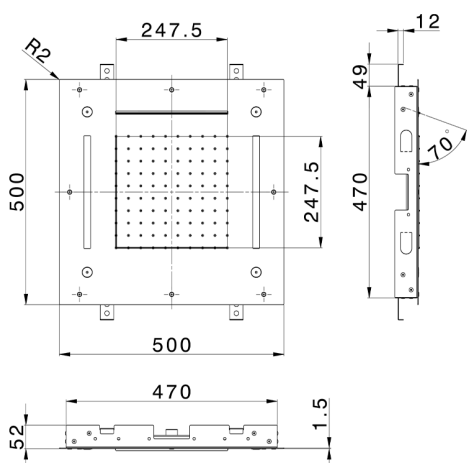

500x500 mm Chromotherapy Ceiling showerhead WELLNESS_ZS0C0085

MODEL **ZS0C0085**

500x500 mm Chromotherapy Ceiling showerhead, rain, spaying functions, waterfall, chromotherapy functions, built-in control included, Stainless Steel AISI 304

AVAILABLE FINISHINGS

- **D1** D1 Brushed Inox
- **40** 40 Matt Black
- **4Q** 4Q Matt White
- **5G** 5G Rose Gold
- **D2** D2 Polished Inox

CHARACTERISTICS

2026-04-15