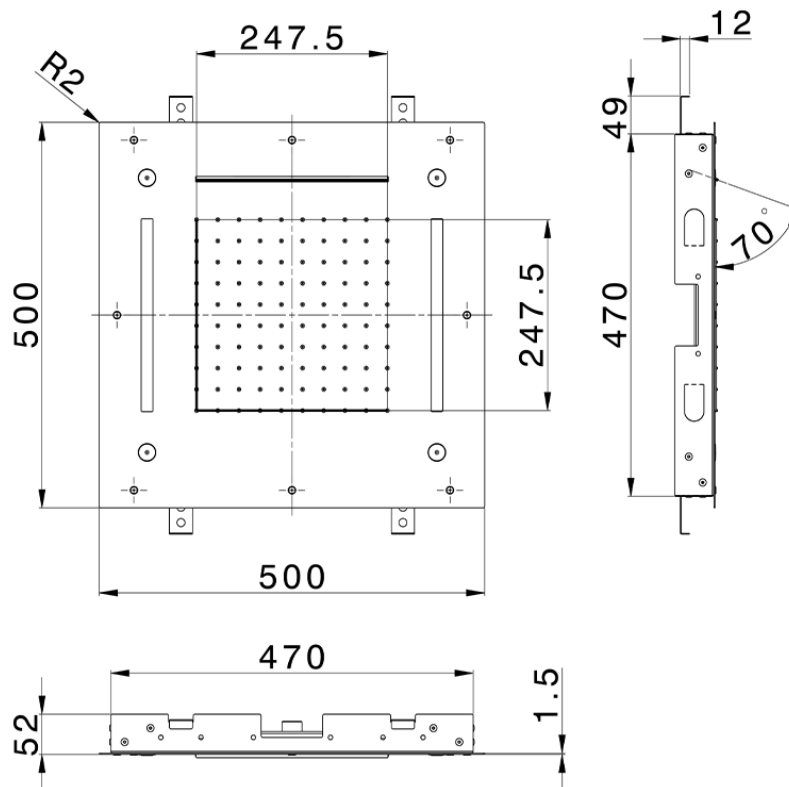

500x500 mm Chromotherapy Ceiling showerhead WELLNESS_ZS0C0085

ZS0C0085

<https://en.cisal.it/500x500-mm-chromotherapy-ceiling-showerhead-wellness-zs0c0085>

2026-05-17