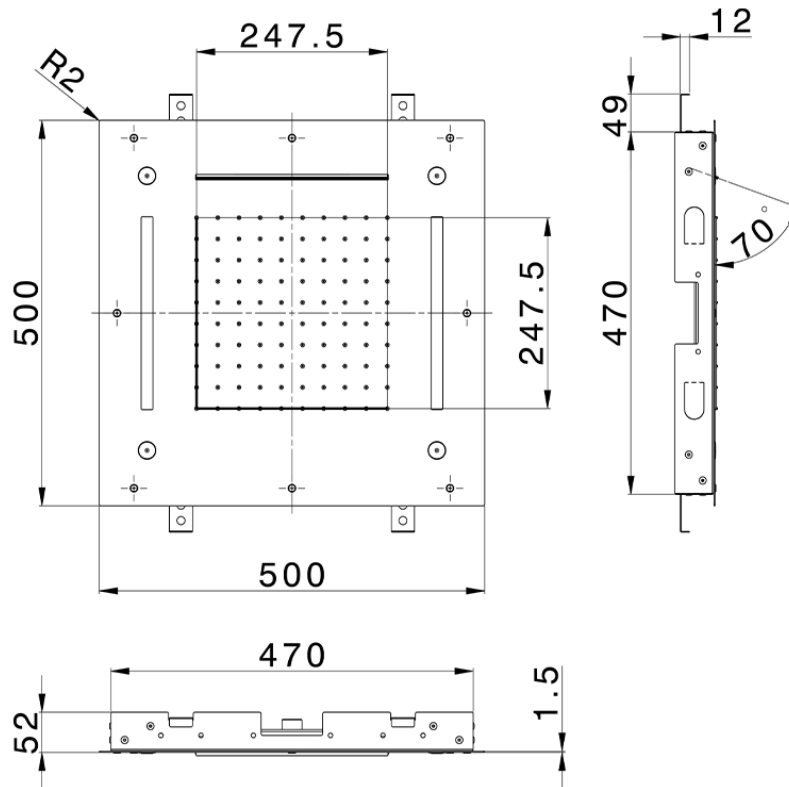

500x500 mm Chromotherapy Ceiling showerhead WELLNESS_ZS0C0085

ZS0C0085

<https://en.cisal.it/500x500-mm-chromotherapy-ceiling-showerhead-wellness-zs0c0085>

2026-06-14