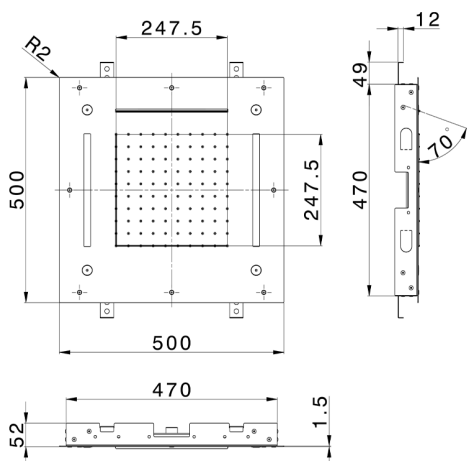

500x500 mm Chromotherapy Ceiling showerhead WELLNESS_ZS0C0085

MODEL **ZS0C0085**

500x500 mm Chromotherapy Ceiling showerhead, rain, spaying functions, waterfall, chromotherapy functions, built-in control included, Stainless Steel AISI 304

AVAILABLE FINISHINGS

- **D1** D1 Brushed Inox
- **40** 40 Matt Black
- **4Q** 4Q Matt White
- **5G** 5G Rose Gold
- **D2** D2 Polished Inox

CHARACTERISTICS

2026-06-13