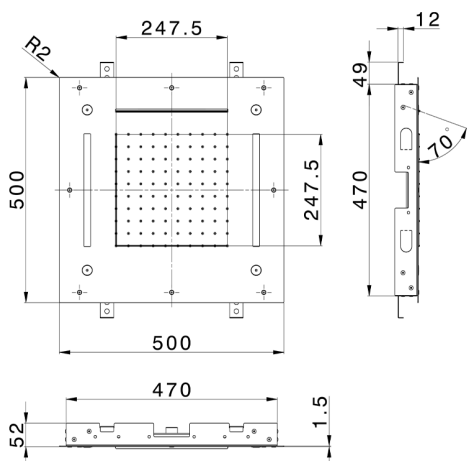

500x500 mm Chromotherapy Ceiling showerhead WELLNESS_ZS0C0085

MODEL **ZS0C0085**

500x500 mm Chromotherapy Ceiling showerhead, rain, spaying functions, waterfall, chromotherapy functions, built-in control included, Stainless Steel AISI 304

AVAILABLE FINISHINGS

- **D1** D1 Brushed Inox
- **40** 40 Matt Black
- **4Q** 4Q Matt White
- **5G** 5G Rose Gold
- **D2** D2 Polished Inox

CHARACTERISTICS

2026-05-17