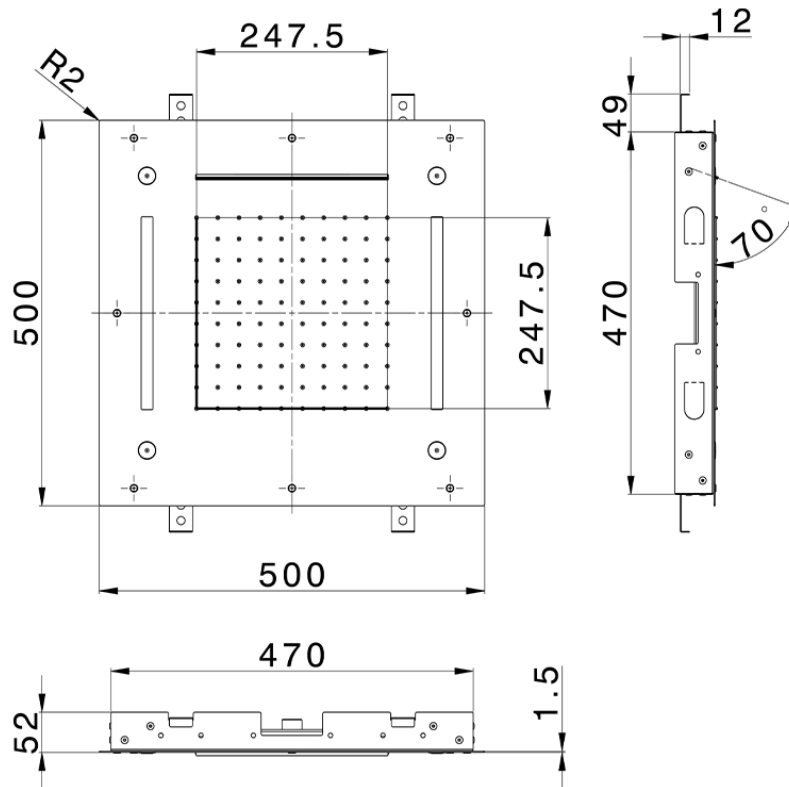

## 500x500 mm Chromotherapy Ceiling showerhead WELLNESS\_ZS0C0085

ZS0C0085

<https://en.cisal.it/500x500-mm-chromotherapy-ceiling-showerhead-wellness-zs0c0085>

2026-06-14