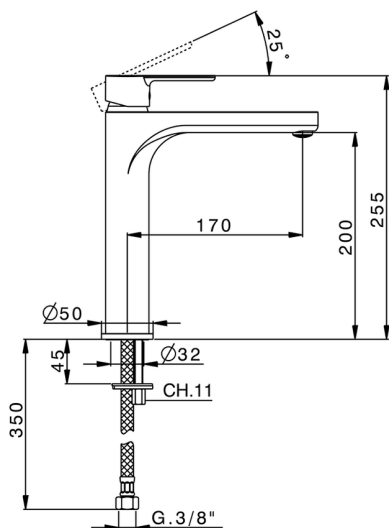

S.L. washbasin mixer- tall version - EnergySave TENDER_C2003545

MODEL **C2003545**

S.L.washbasin mixer- tall version - EnergySave,without automatic pop-up waste,G.3/8" stainless steel flexible hoses

AVAILABLE FINISHINGS

CHARACTERISTICS

Cartridge Spare Parts **ZZ96800000**

35 mm Cartridge

EcoStop

EcoStop feature limits water flow to approximately 50% of maximum output with one point of resistance on setting. Push slightly past the middle stop only when full water output is required. This will save water up to 50%.

EnergySave

Thanks to the EnergySave device, only cold water will be drawn if the lever is operated in the central position, so that the water heater will not be engaged and no hot water wasted, leading to considerable savings in energy and costs. The temperature can be adjusted by rotating the lever to the left, until the desired temperature is reached.