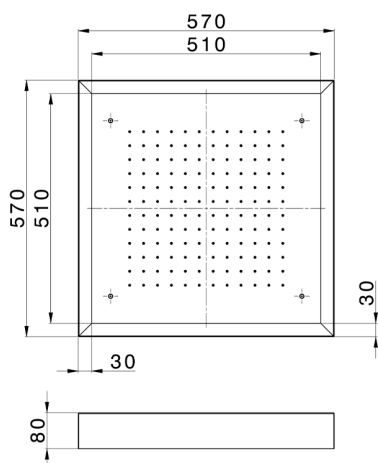

570x570 mm Chromotherapy Ceiling showerhead ZEN SHOWER_ZS0C0135

MODEL **ZS0C0135**

570x570 mm Chromotherapy Ceiling showerhead, with white cover, rain, chromotherapy functions, built-in control included, Stainless Steel AISI 304