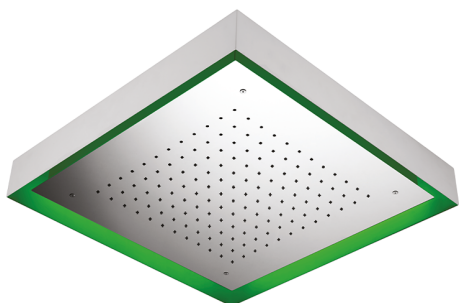

570x570 mm Chromotherapy Ceiling showerhead ZEN SHOWER_ZS0C0135

MODEL **ZS0C0135**

570x570 mm Chromotherapy Ceiling showerhead, with white cover, rain, chromotherapy functions, built-in control included, Stainless Steel AISI 304