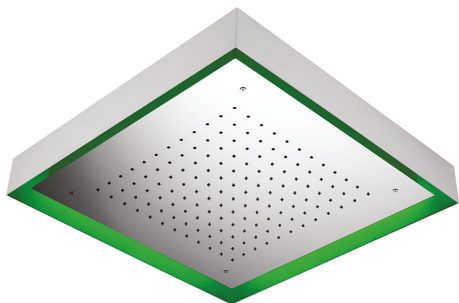

570x570 mm Chromotherapy Ceiling showerhead ZEN SHOWER_ZS0C0135

MODEL **ZS0C0135**

570x570 mm Chromotherapy Ceiling showerhead, with white cover, rain, chromotherapy functions, built-in control included, Stainless Steel AISI 304