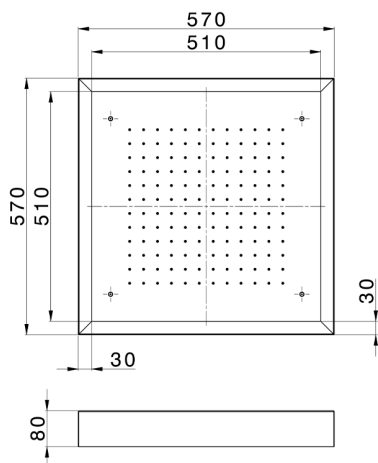

570x570 mm Chromotherapy Ceiling showerhead ZEN SHOWER_ZS0C0135

MODEL **ZS0C0135**

570x570 mm Chromotherapy Ceiling showerhead, with white cover, rain, chromotherapy functions, built-in control included, Stainless Steel AISI 304