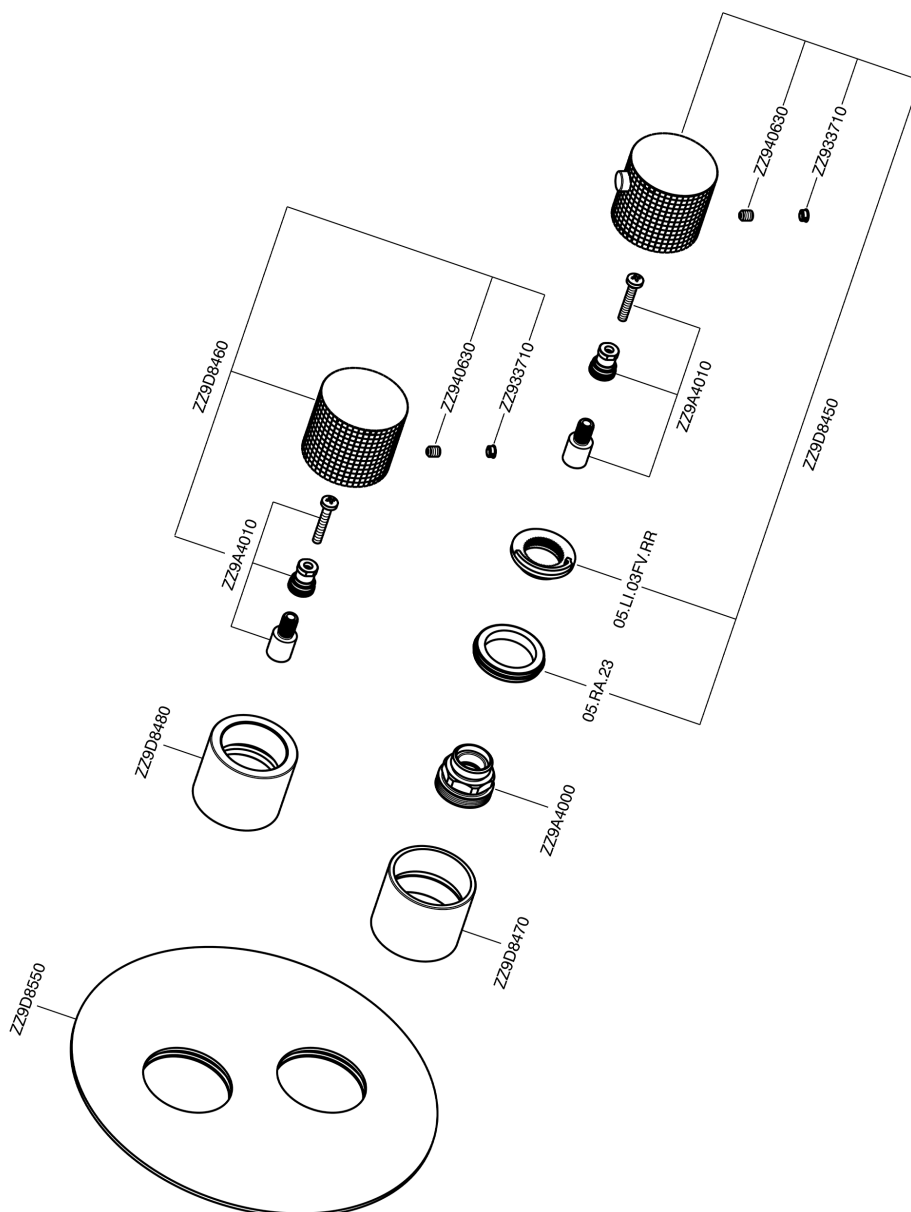

Exposed part for con.thermo.shower valve, 3-outlet NUANCE X32_X1018200

X1018200

<https://en.cisal.it/exposed-part-for-con-thermo-shower-valve-3-outlet-nuance-x32-x1018200>

Concealed thermostatic shower valve, 3-outlets CONCEALED_ZA018201

ZA018201

<https://en.cisal.it/concealed-thermostatic-shower-valve-3-outlets-concealed-za018201>

2026-04-26