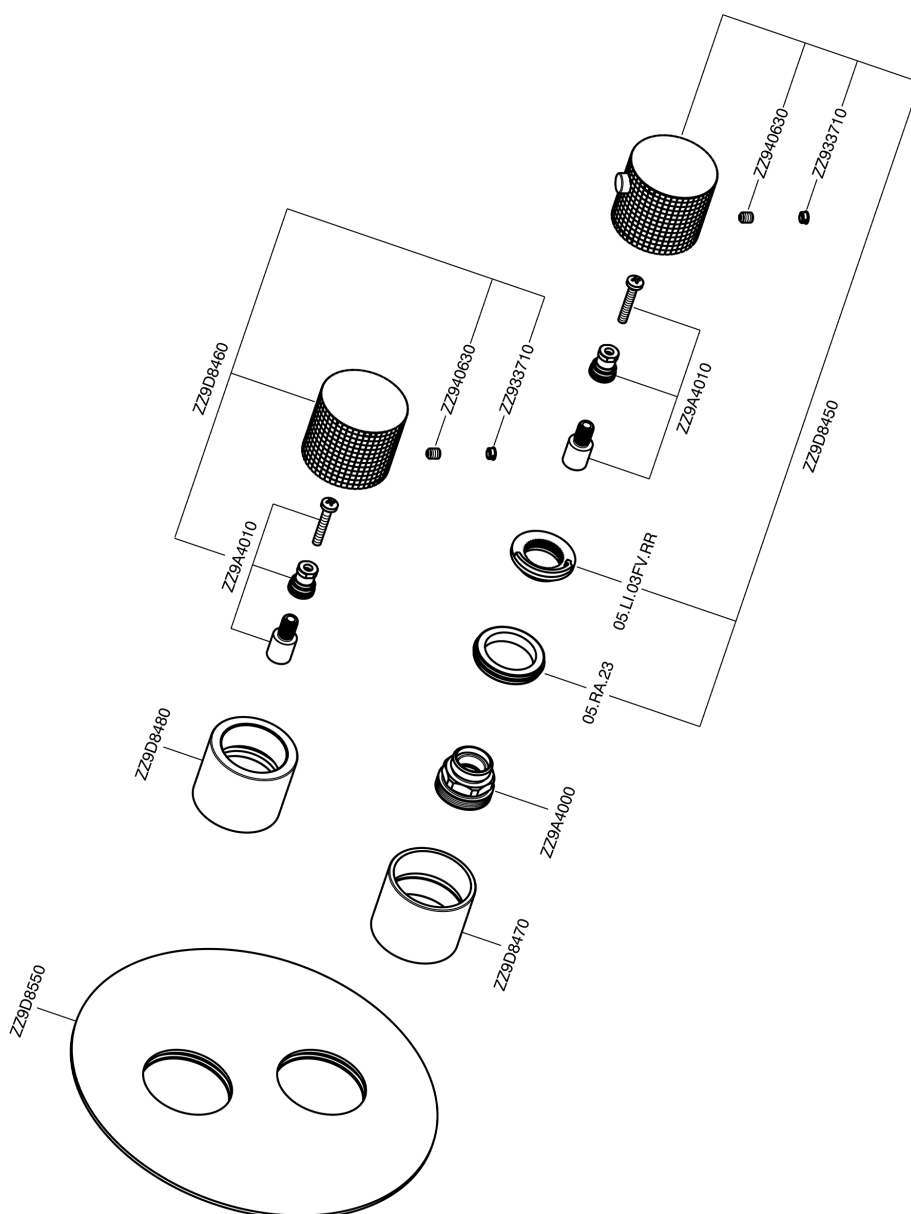

Exposed part for con.thermo.shower valve, 3-outlet NUANCE X32_X1018200

X1018200

<https://en.cisal.it/exposed-part-for-con-thermo-shower-valve-3-outlet-nuance-x32-x1018200>

Concealed thermostatic shower valve, 3-outlets CONCEALED_ZA018201

ZA018201

<https://en.cisal.it/concealed-thermostatic-shower-valve-3-outlets-concealed-za018201>

2026-05-17