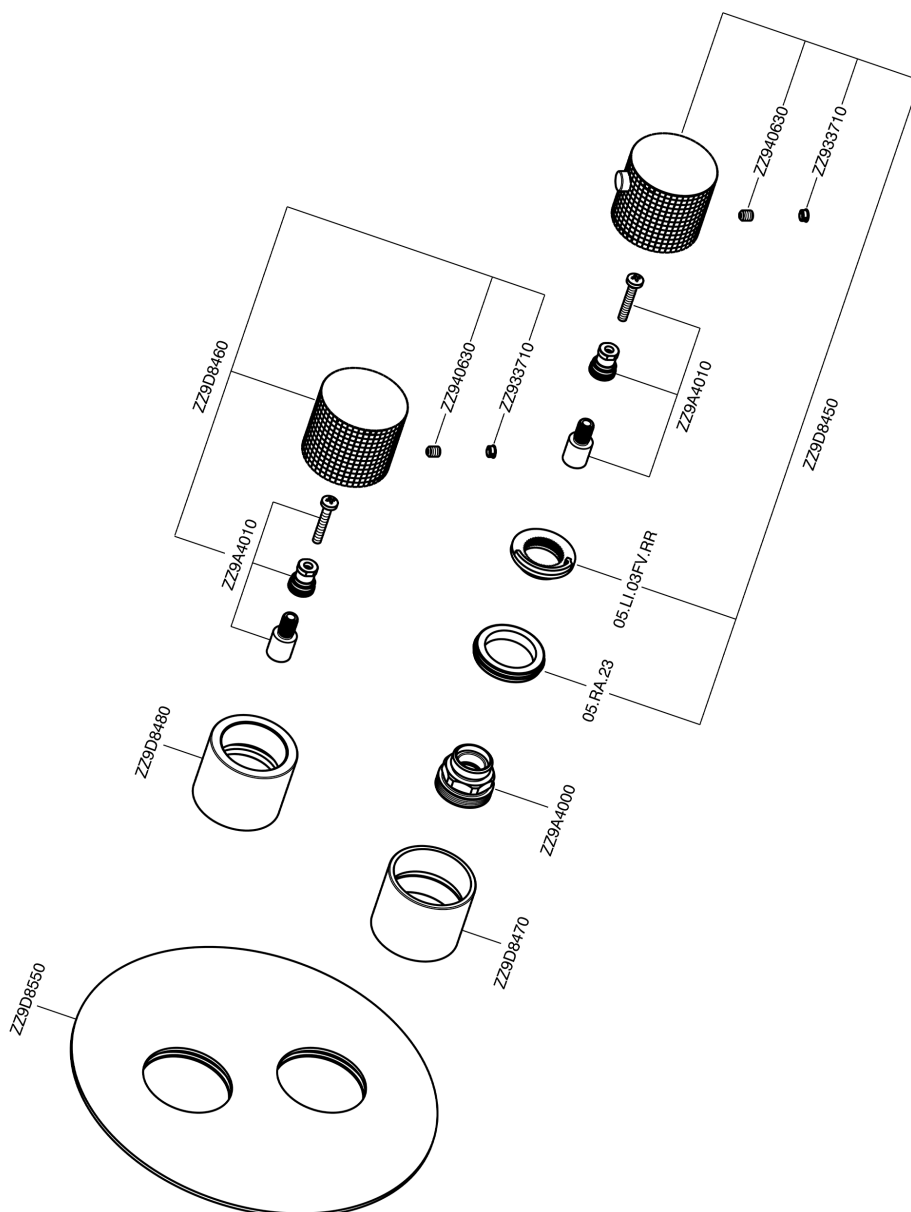

Exposed part for con.thermo.shower valve, 3-outlet NUANCE X32_X1018200

X1018200

<https://en.cisal.it/exposed-part-for-con-thermo-shower-valve-3-outlet-nuance-x32-x1018200>

Concealed thermostatic shower valve, 3-outlets CONCEALED_ZA018201

ZA018201

<https://en.cisal.it/concealed-thermostatic-shower-valve-3-outlets-concealed-za018201>

2026-06-08