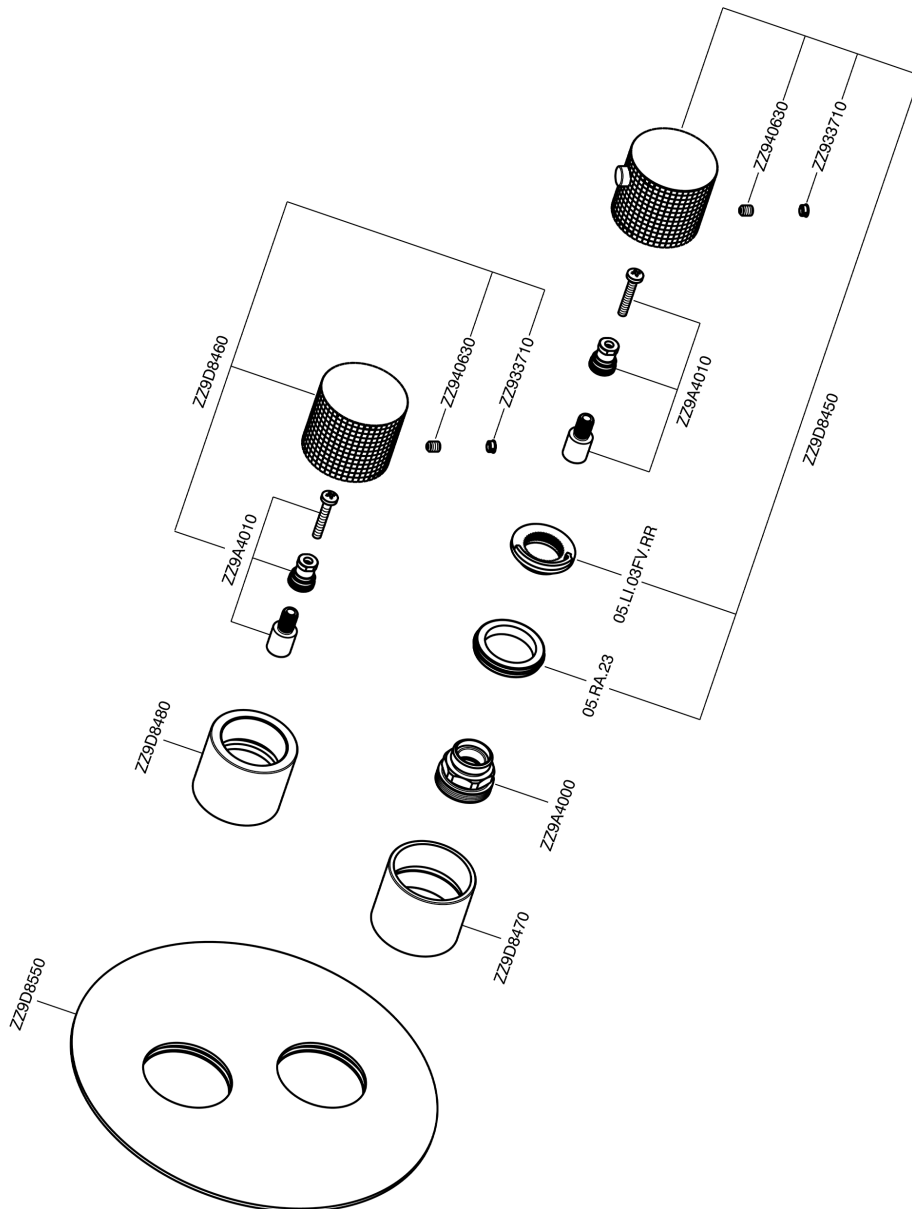

Exposed part for con.thermo.shower valve, 3-outlet NUANCE X32_X1018200

X1018200

<https://en.cisal.it/exposed-part-for-con-thermo-shower-valve-3-outlet-nuance-x32-x1018200>

Concealed thermostatic shower valve, 3-outlets CONCEALED_ZA018201

ZA018201

<https://en.cisal.it/concealed-thermostatic-shower-valve-3-outlets-concealed-za018201>

2026-07-03