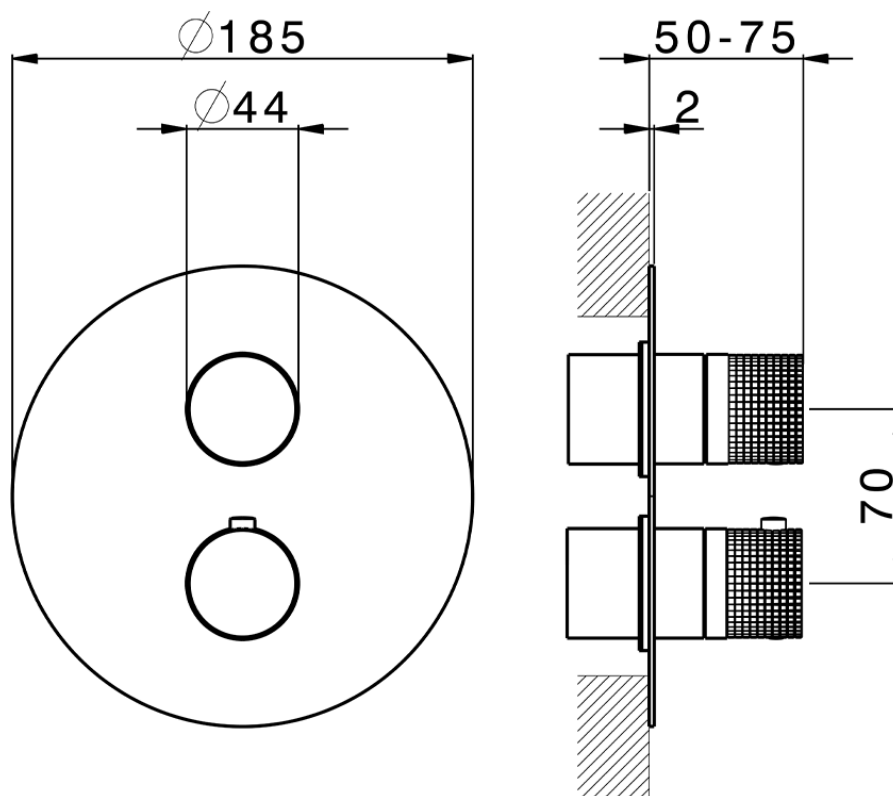

Exposed part for con.thermo.shower valve, 3-outlet NUANCE X32_X1018200

X1018200

<https://en.cisal.it/exposed-part-for-con-thermo-shower-valve-3-outlet-nuance-x32-x1018200>

Piastra/Plate/Plaque/Platte/Placa

2-3mm: XX 25-40 YY 76-91

10 mm: XX 16-31 YY 65-80

ZA018201

<https://en.cisal.it/concealed-thermostatic-shower-valve-3-outlets-concealed-za018201>

2026-04-25