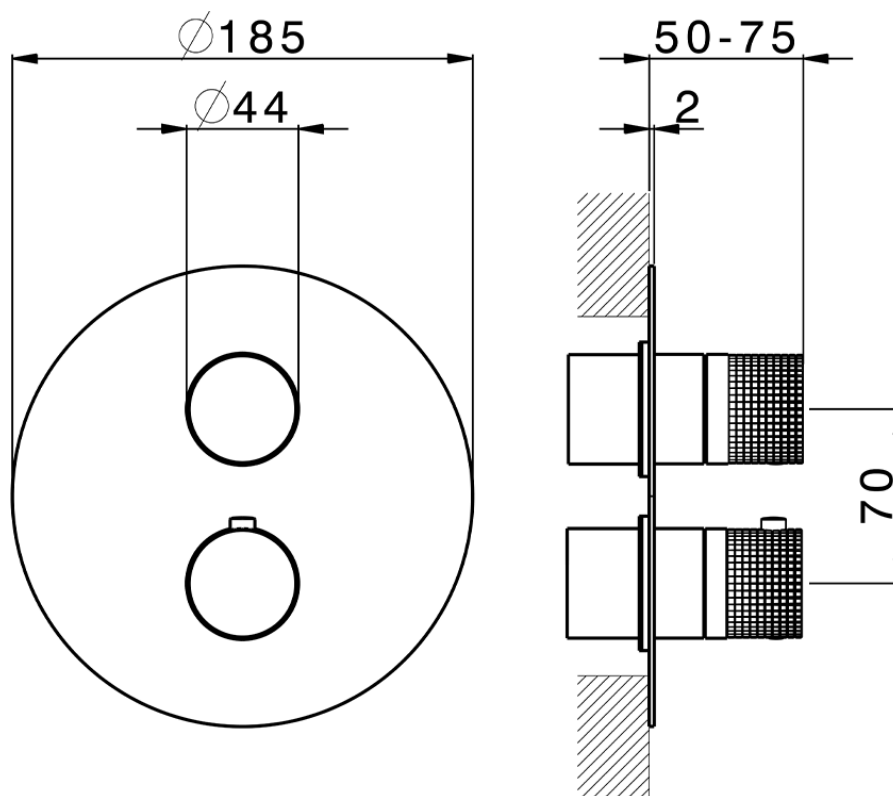

Exposed part for con.thermo.shower valve, 3-outlet NUANCE X32_X1018200

X1018200

<https://en.cisal.it/exposed-part-for-con-thermo-shower-valve-3-outlet-nuance-x32-x1018200>

Piastra/Plate/Plaque/Platte/Placa

2-3mm: XX 25-40 YY 76-91

10 mm: XX 16-31 YY 65-80

ZA018201

<https://en.cisal.it/concealed-thermostatic-shower-valve-3-outlets-concealed-za018201>

2026-06-08