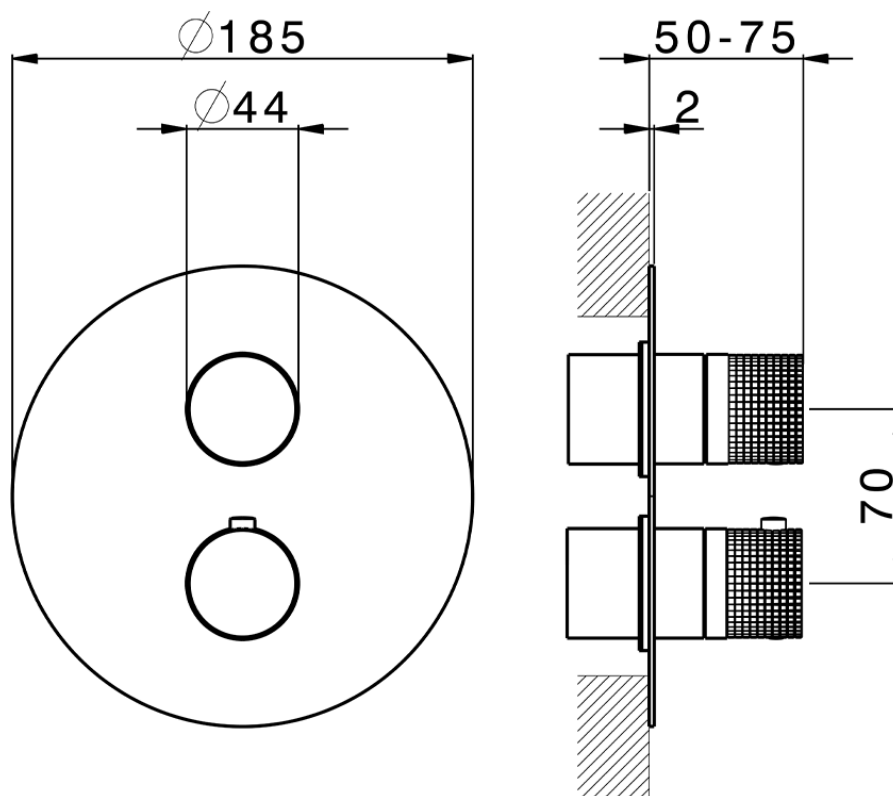

## Exposed part for con.thermo.shower valve, 3-outlet NUANCE X32\_X1018200

X1018200

<https://en.cisal.it/exposed-part-for-con-thermo-shower-valve-3-outlet-nuance-x32-x1018200>

Piastra/Plate/Plaque/Platte/Placa

2-3mm: XX 25-40 YY 76-91

10 mm: XX 16-31 YY 65-80

ZA018201

<https://en.cisal.it/concealed-thermostatic-shower-valve-3-outlets-concealed-za018201>

2026-04-03