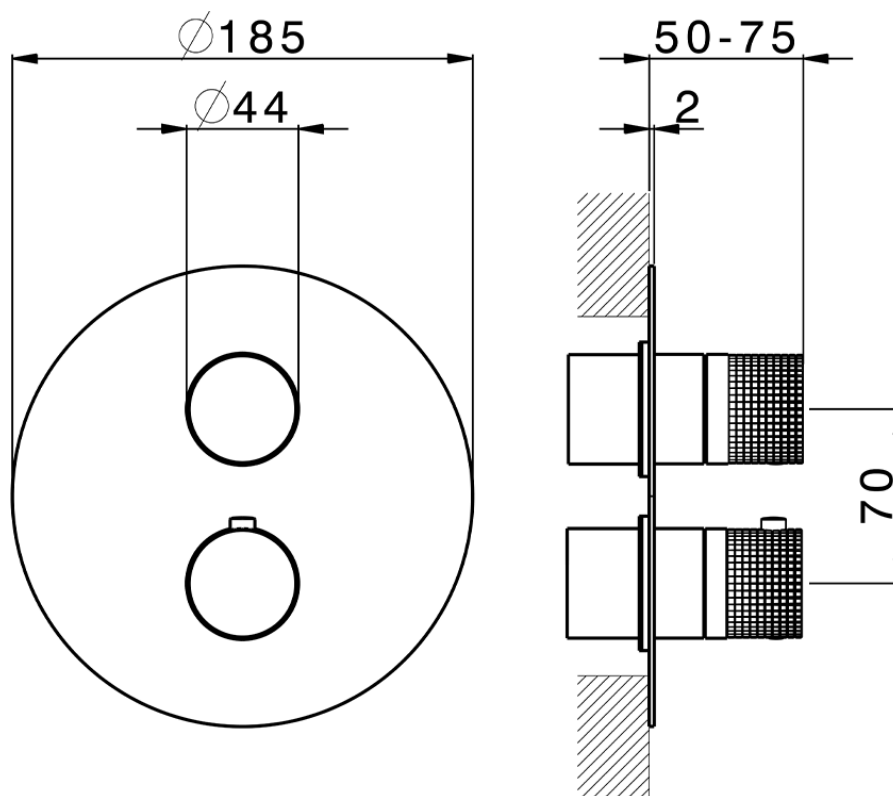

Exposed part for con.thermo.shower valve, 3-outlet NUANCE X32_X1018200

X1018200

<https://en.cisal.it/exposed-part-for-con-thermo-shower-valve-3-outlet-nuance-x32-x1018200>

Piastra/Plate/Plaque/Platte/Placa

2-3mm: XX 25-40 YY 76-91

10 mm: XX 16-31 YY 65-80

ZA018201

<https://en.cisal.it/concealed-thermostatic-shower-valve-3-outlets-concealed-za018201>

2026-07-03