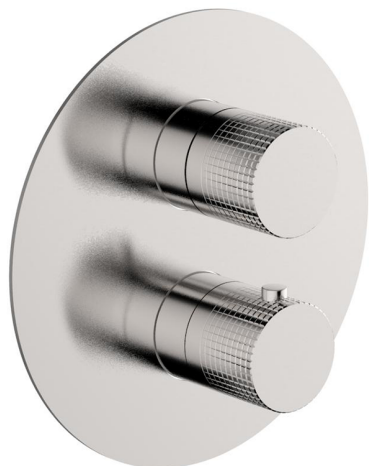

Exposed part for con.thermo.shower valve, 3-outlet NUANCE X32_X1018200

MODEL **X1018200**

Exposed part for con.thermo.shower valve, 3-outlet, with 3 outlet deviasstop, without concealed part, for item ZA018201, Inox AISI 316L

AVAILABLE FINISHINGS

-  **D1** D1 Brushed Inox
-  **5H** 5H Dark Brass Brushed
-  **5L** 5L Brushed Black Titanium
-  **5N** 5N Brushed Rose Gold

CHARACTERISTICS

Installation **Concealed**
 Required concealed parts **ZA018201**

Thermostatic

The Cisal thermostatic is your personal water manager, helping you to handle, control and save water and energy.

Concealed thermostatic shower valve, 3-outlets CONCEALED_ZA018201

MODEL **ZA018201**

Concealed thermostatic shower valve, 3-outlets, with 1/2" 3 outlet deviastop cartridge, without trim kit

AVAILABLE FINISHINGS

CHARACTERISTICS

Concealed **1**
 Cartridge Spare Parts **24.04A.PP**
8x20 Plus P Thermostatic Valve