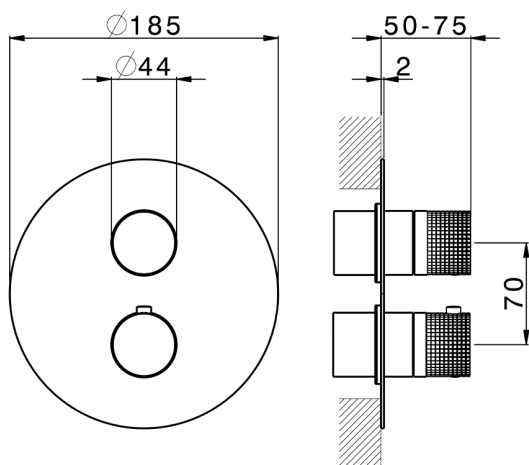

Exposed part for con.thermo.shower valve, 3-outlet NUANCE X32_X1018200

MODEL **X1018200**

Exposed part for con.thermo.shower valve, 3-outlet, with 3 outlet deviasstop, without concealed part, for item ZA018201, Inox AISI 316L

AVAILABLE FINISHINGS

-  **D1** D1 Brushed Inox
-  **5H** 5H Dark Brass Brushed
-  **5L** 5L Brushed Black Titanium
-  **5N** 5N Brushed Rose Gold

CHARACTERISTICS

Installation **Concealed**
 Required concealed parts **ZA018201**

Concealed thermostatic shower valve, 3-outlets, with 1/2" 3 outlet deviastop cartridge, without trim kit

AVAILABLE FINISHINGS

CHARACTERISTICS

Concealed **1**
 Cartridge Spare Parts **24.04A.PP**
8x20 Plus P Thermostatic Valve

Piastra/Plate/Plaque/Platte/Placa
 2-3mm: XX 25-40 YY 76-91
 10 mm: XX 16-31 YY 65-80

DeviaStop

The Cisal Devia Stop technology allows to adjust the water flow and to direct it to the selected output point (overhead soaker, hand shower, etc).