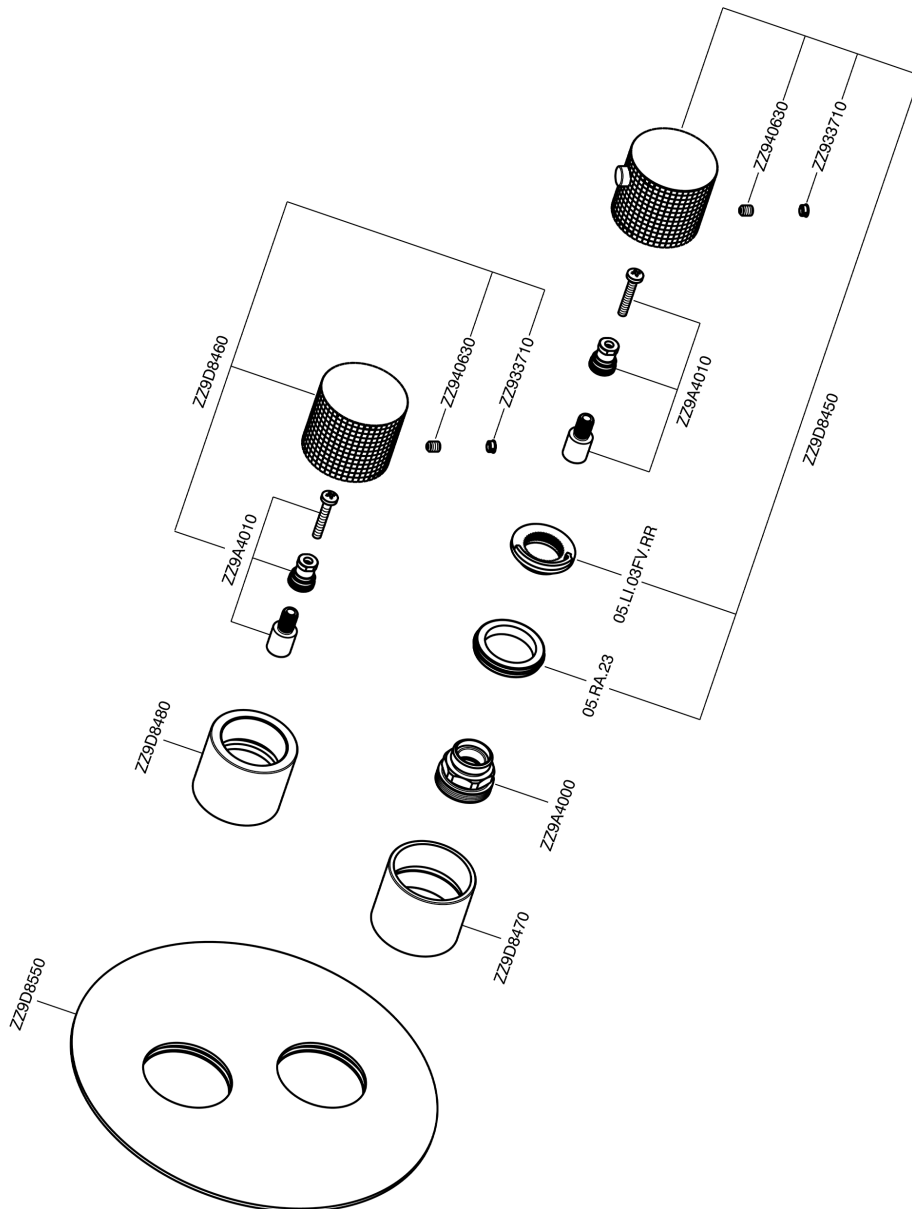

Exposed part for con.thermo.shower valve, 3-outlet NUANCE X32_X1018200

X1018200

<https://en.cisal.it/exposed-part-for-con-thermo-shower-valve-3-outlet-nuance-x32-x1018200>

Concealed thermostatic shower valve, 3-outlets CONCEALED_ZA018201

ZA018201

<https://en.cisal.it/concealed-thermostatic-shower-valve-3-outlets-concealed-za018201>

2026-05-17