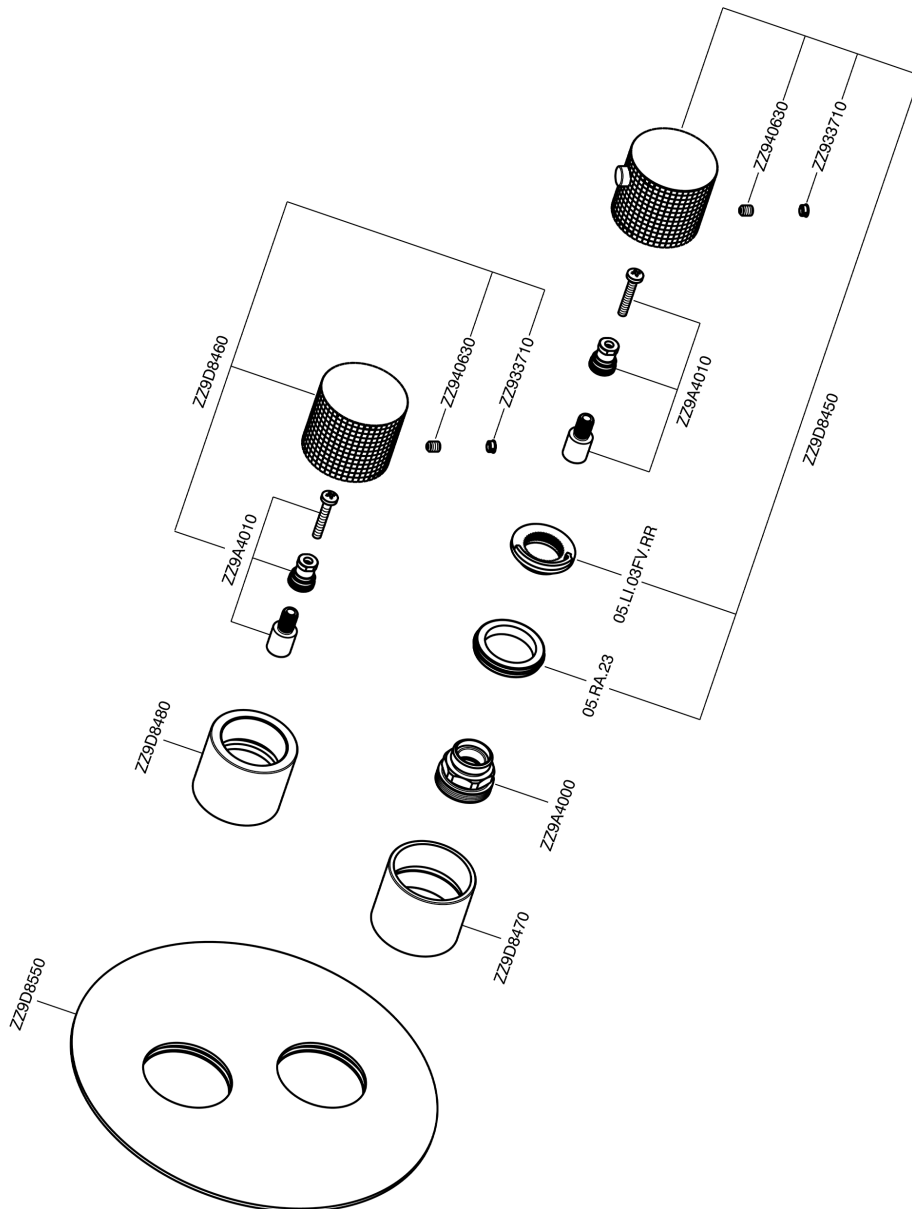

Exposed part for con.thermo.shower valve, 3-outlet NUANCE X32_X1018200

X1018200

<https://en.cisal.it/exposed-part-for-con-thermo-shower-valve-3-outlet-nuance-x32-x1018200>

Concealed thermostatic shower valve, 3-outlets CONCEALED_ZA018201

ZA018201

<https://en.cisal.it/concealed-thermostatic-shower-valve-3-outlets-concealed-za018201>

2026-06-14