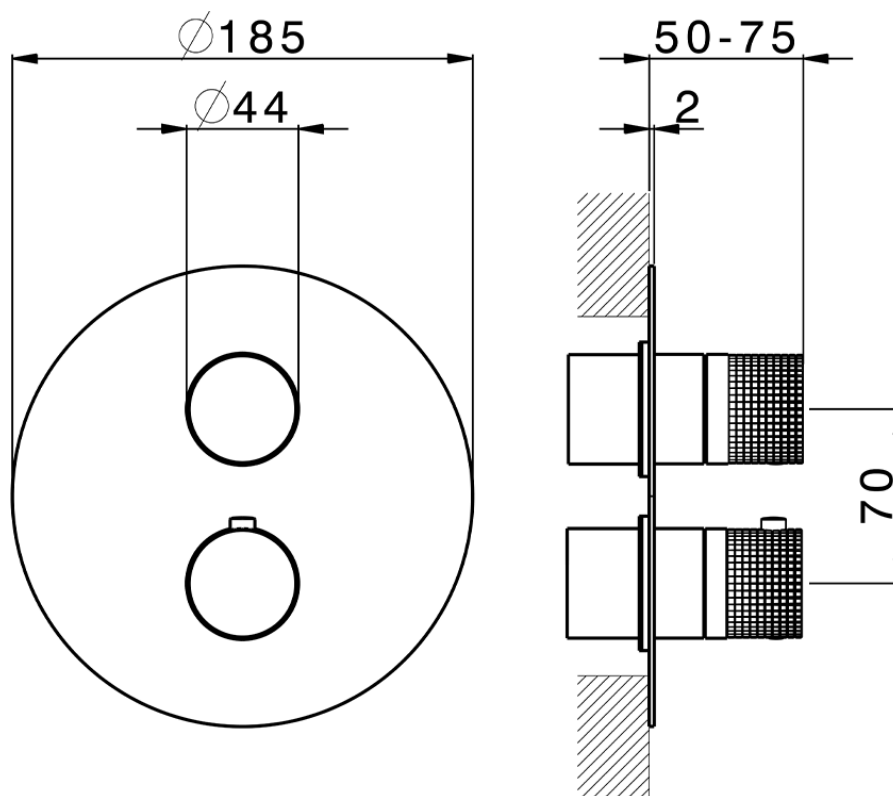

## Exposed part for con.thermo.shower valve, 3-outlet NUANCE X32\_X1018200

X1018200

<https://en.cisal.it/exposed-part-for-con-thermo-shower-valve-3-outlet-nuance-x32-x1018200>

Piastra/Plate/Plaque/Platte/Placa

2-3mm: XX 25-40 YY 76-91

10 mm: XX 16-31 YY 65-80

ZA018201

<https://en.cisal.it/concealed-thermostatic-shower-valve-3-outlets-concealed-za018201>

2026-06-10