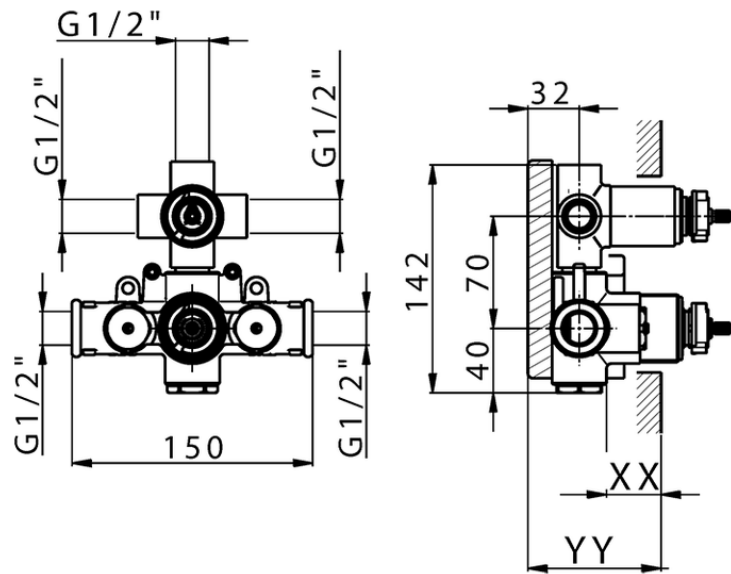

Exposed part for con.thermo.shower valve, 3-outlet NUANCE X32_X1018200

X1018200

<https://en.cisal.it/exposed-part-for-con-thermo-shower-valve-3-outlet-nuance-x32-x1018200>

Piastra/Plate/Plaque/Platte/Placa

2-3mm: XX 25-40 YY 76-91

10 mm: XX 16-31 YY 65-80

ZA018201

<https://en.cisal.it/concealed-thermostatic-shower-valve-3-outlets-concealed-za018201>

2026-04-26