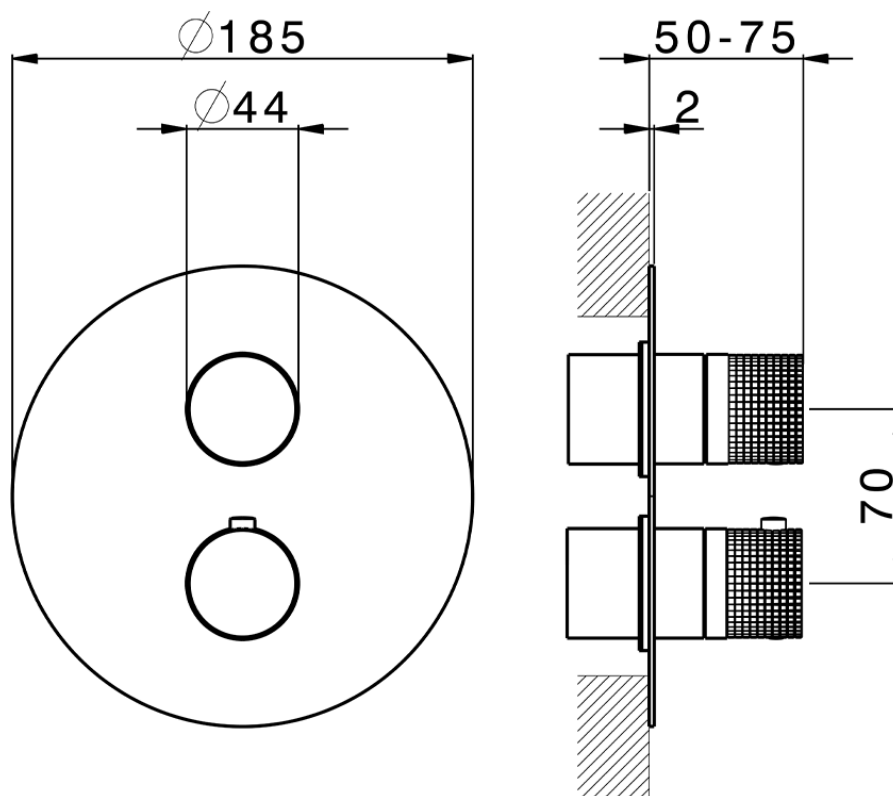

## Exposed part for con.thermo.shower valve, 3-outlet NUANCE X32\_X1018200

X1018200

<https://en.cisal.it/exposed-part-for-con-thermo-shower-valve-3-outlet-nuance-x32-x1018200>

Piastra/Plate/Plaque/Platte/Placa

2-3mm: XX 25-40 YY 76-91

10 mm: XX 16-31 YY 65-80

ZA018201

<https://en.cisal.it/concealed-thermostatic-shower-valve-3-outlets-concealed-za018201>

2026-07-03