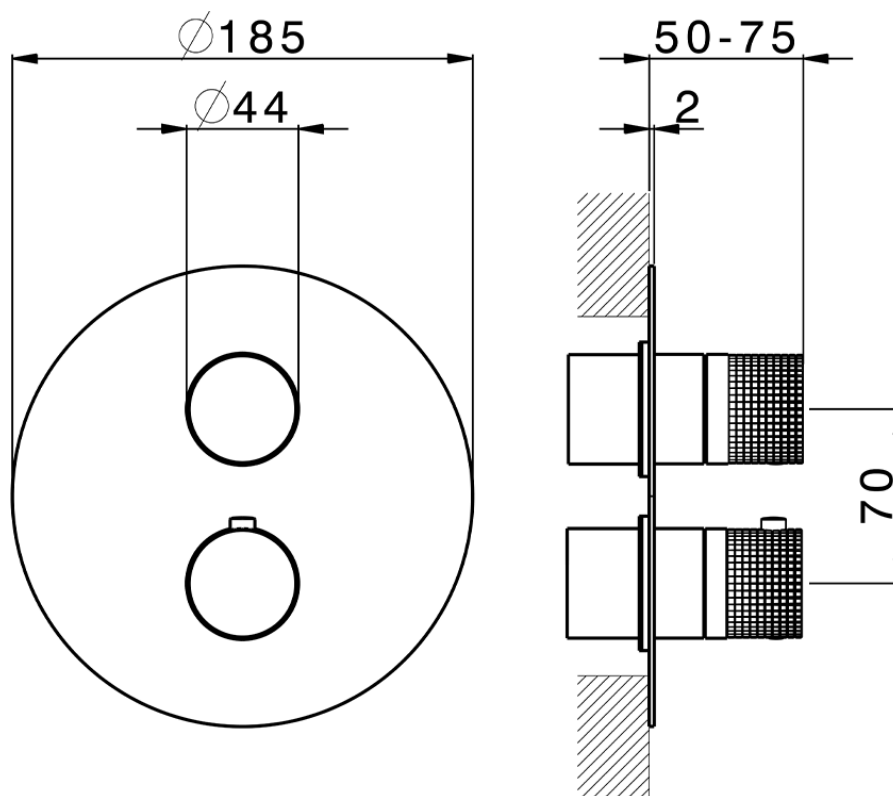

Exposed part for con.thermo.shower valve, 3-outlet NUANCE X32_X1018200

X1018200

<https://en.cisal.it/exposed-part-for-con-thermo-shower-valve-3-outlet-nuance-x32-x1018200>

Piastra/Plate/Plaque/Platte/Placa

2-3mm: XX 25-40 YY 76-91

10 mm: XX 16-31 YY 65-80

ZA018201

<https://en.cisal.it/concealed-thermostatic-shower-valve-3-outlets-concealed-za018201>

2026-04-26