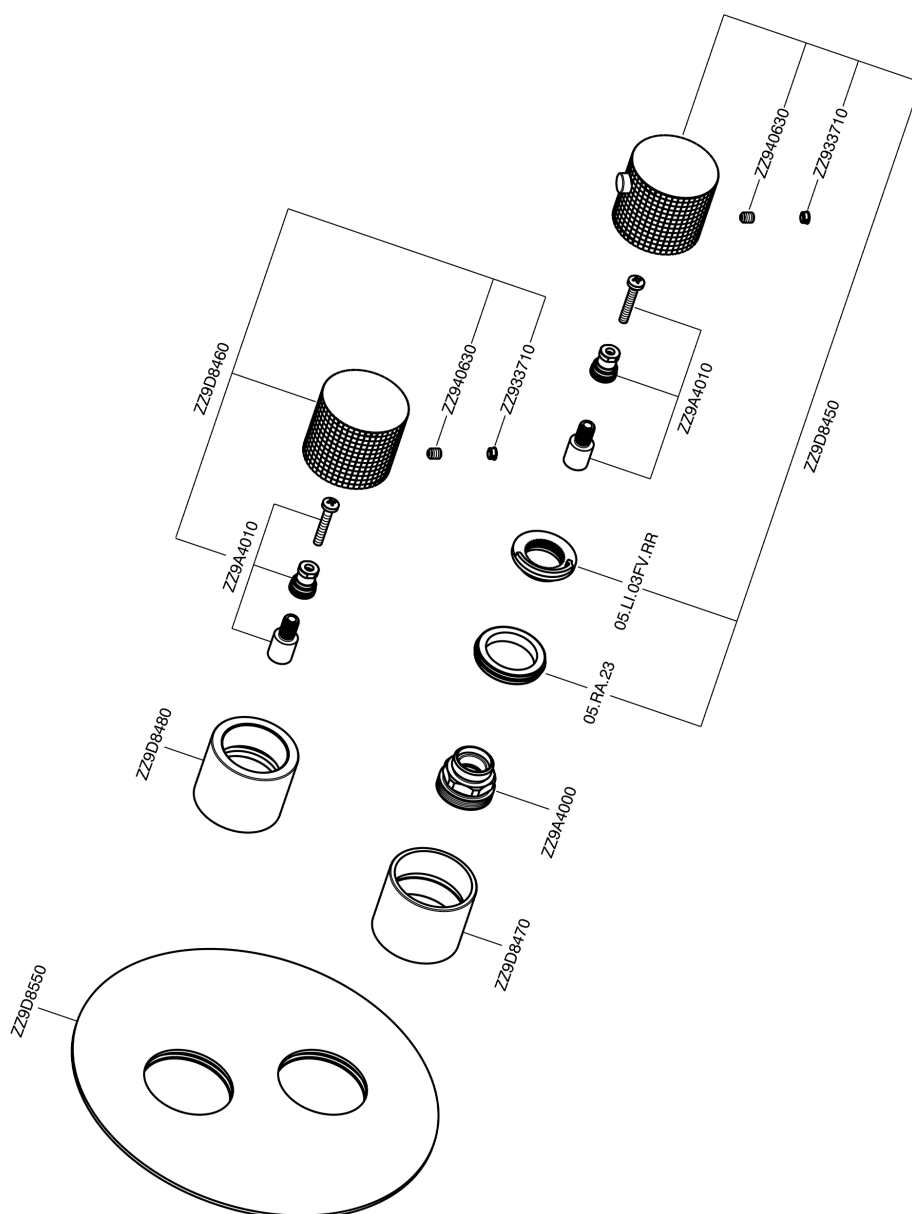

Exposed part for con.thermo.shower valve, 3-outlet NUANCE X32_X1018200

X1018200

<https://en.cisal.it/exposed-part-for-con-thermo-shower-valve-3-outlet-nuance-x32-x1018200>

Concealed thermostatic shower valve, 3-outlets CONCEALED_ZA018201

ZA018201

<https://en.cisal.it/concealed-thermostatic-shower-valve-3-outlets-concealed-za018201>

2026-07-03