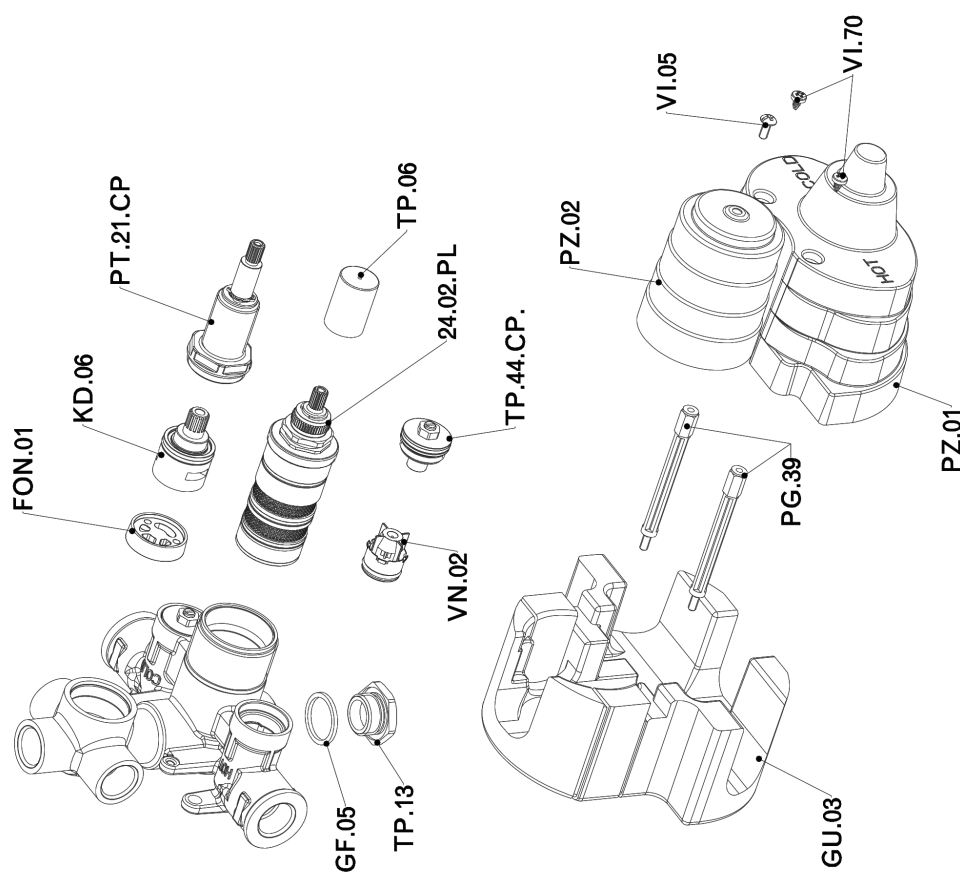

Exposed part for con.thermo.shower valve, 3-outlet NUANCE X32_X1018200

X1018200

<https://en.cisal.it/exposed-part-for-con-thermo-shower-valve-3-outlet-nuance-x32-x1018200>

Concealed thermostatic shower valve, 3-outlets CONCEALED_ZA018201

ZA018201

<https://en.cisal.it/concealed-thermostatic-shower-valve-3-outlets-concealed-za018201>

2026-07-03