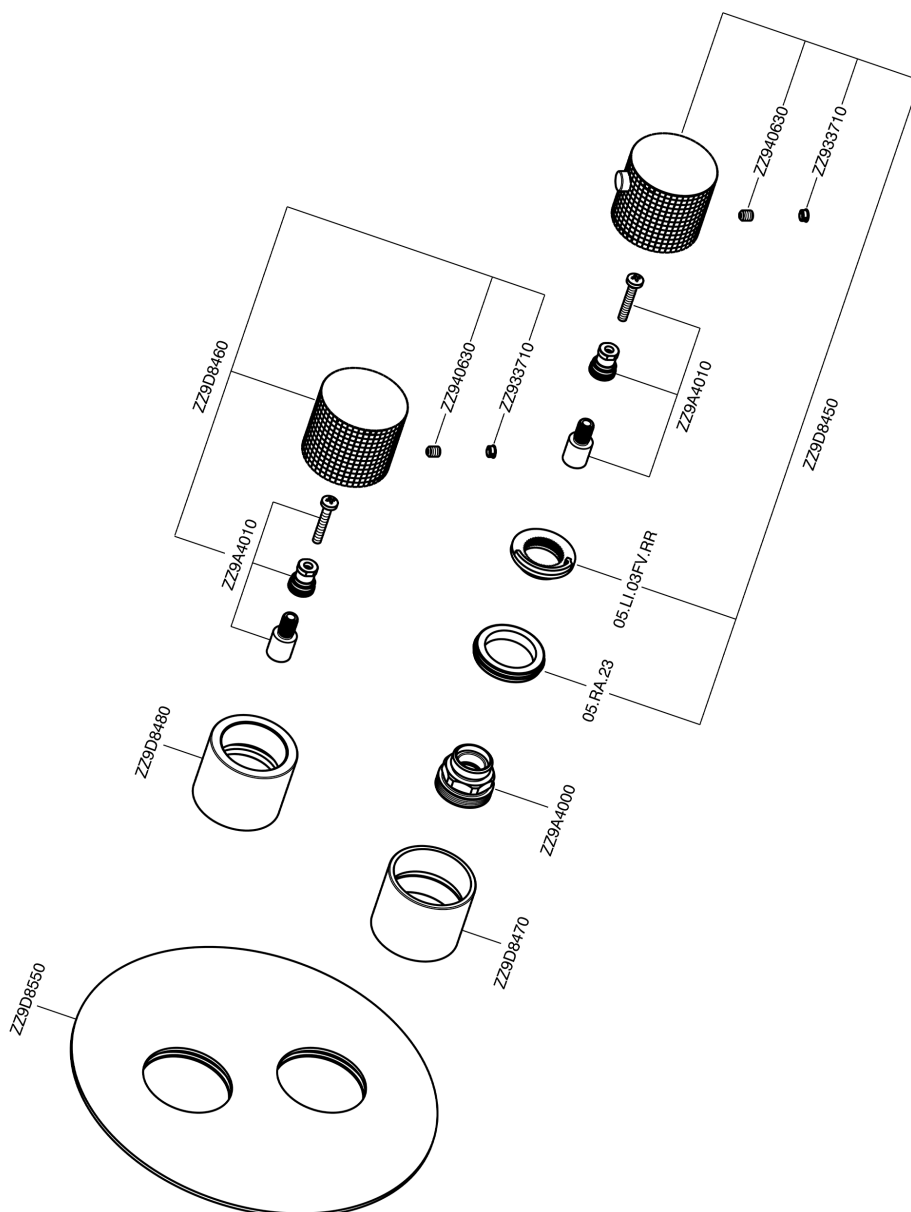

Exposed part for con.thermo.shower valve, 3-outlet NUANCE X32_X1018200

X1018200

<https://en.cisal.it/exposed-part-for-con-thermo-shower-valve-3-outlet-nuance-x32-x1018200>

Concealed thermostatic shower valve, 3-outlets CONCEALED_ZA018201

ZA018201

<https://en.cisal.it/concealed-thermostatic-shower-valve-3-outlets-concealed-za018201>

2026-04-03