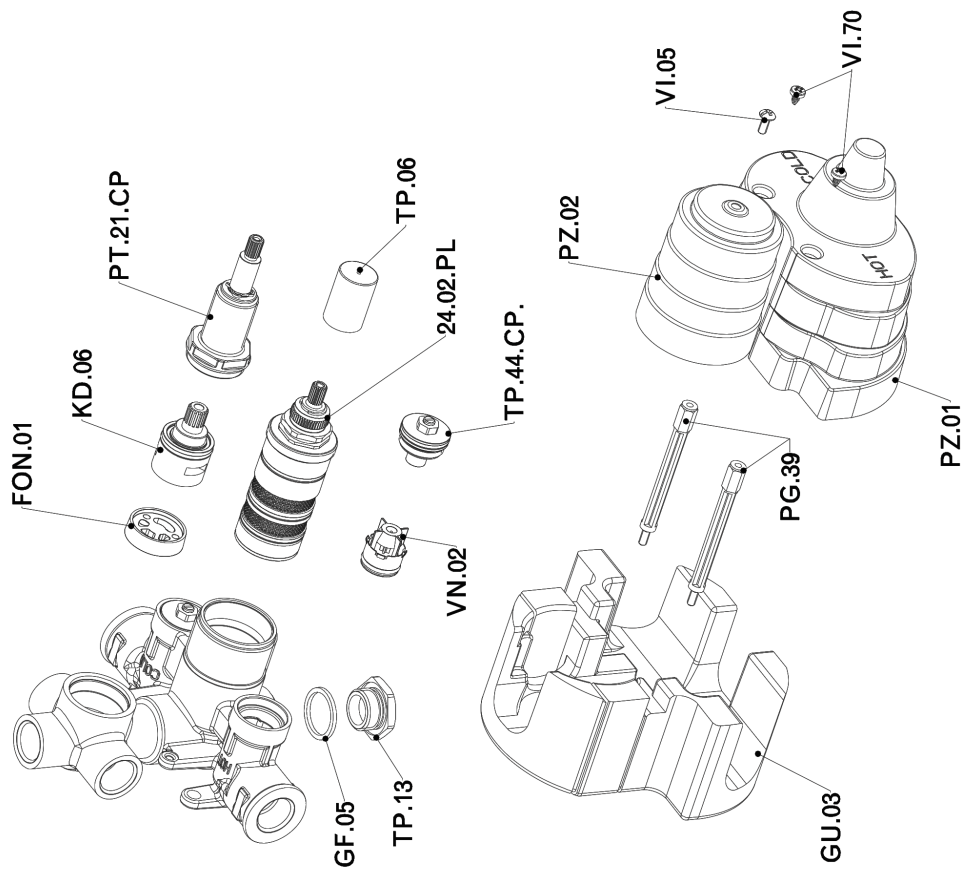

Exposed part for con.thermo.shower valve, 3-outlet NUANCE X32_X1018200

X1018200

<https://en.cisal.it/exposed-part-for-con-thermo-shower-valve-3-outlet-nuance-x32-x1018200>

Concealed thermostatic shower valve, 3-outlets CONCEALED_ZA018201

ZA018201

<https://en.cisal.it/concealed-thermostatic-shower-valve-3-outlets-concealed-za018201>

2026-06-13