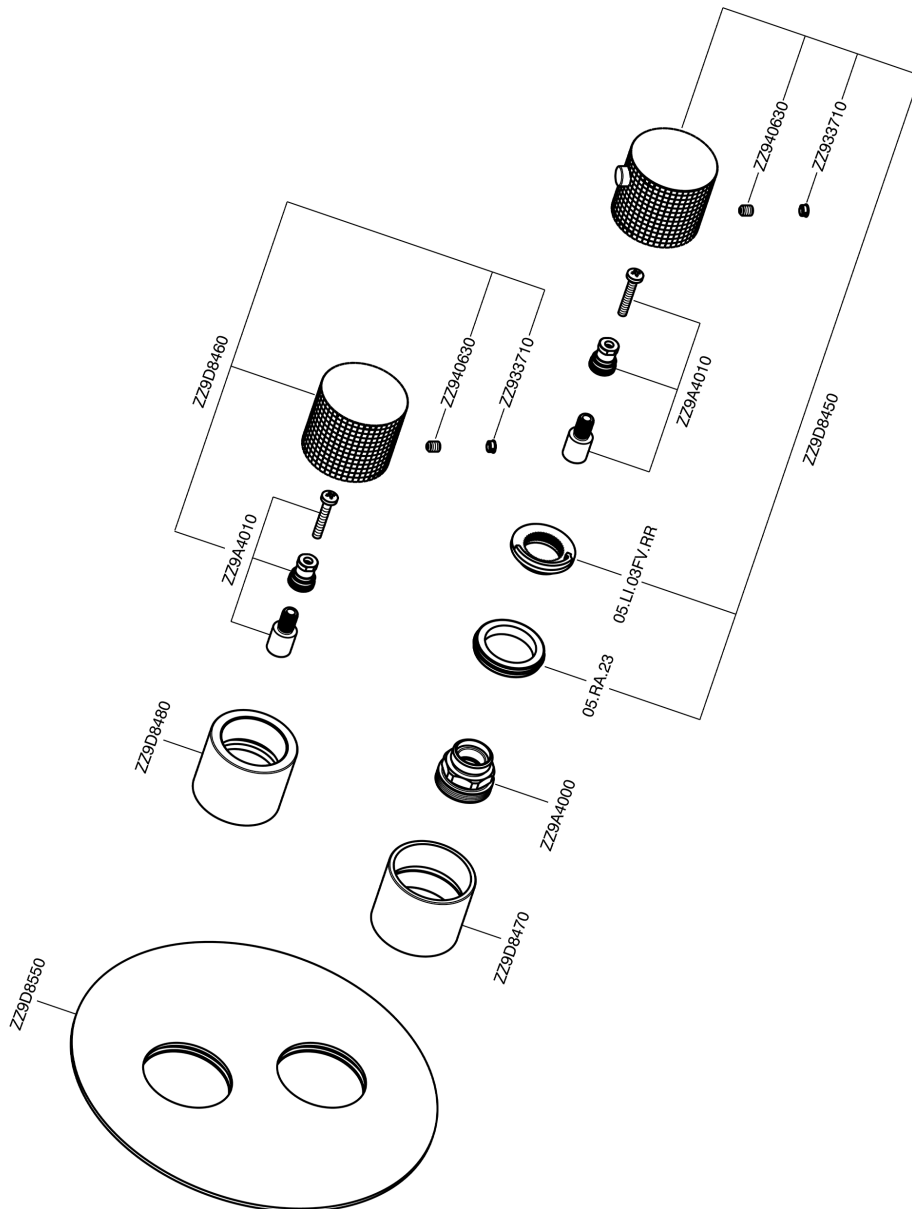

Exposed part for con.thermo.shower valve, 3-outlet NUANCE X32_X1018200

X1018200

<https://en.cisal.it/exposed-part-for-con-thermo-shower-valve-3-outlet-nuance-x32-x1018200>

Concealed thermostatic shower valve, 3-outlets CONCEALED_ZA018201

ZA018201

<https://en.cisal.it/concealed-thermostatic-shower-valve-3-outlets-concealed-za018201>

2026-06-13