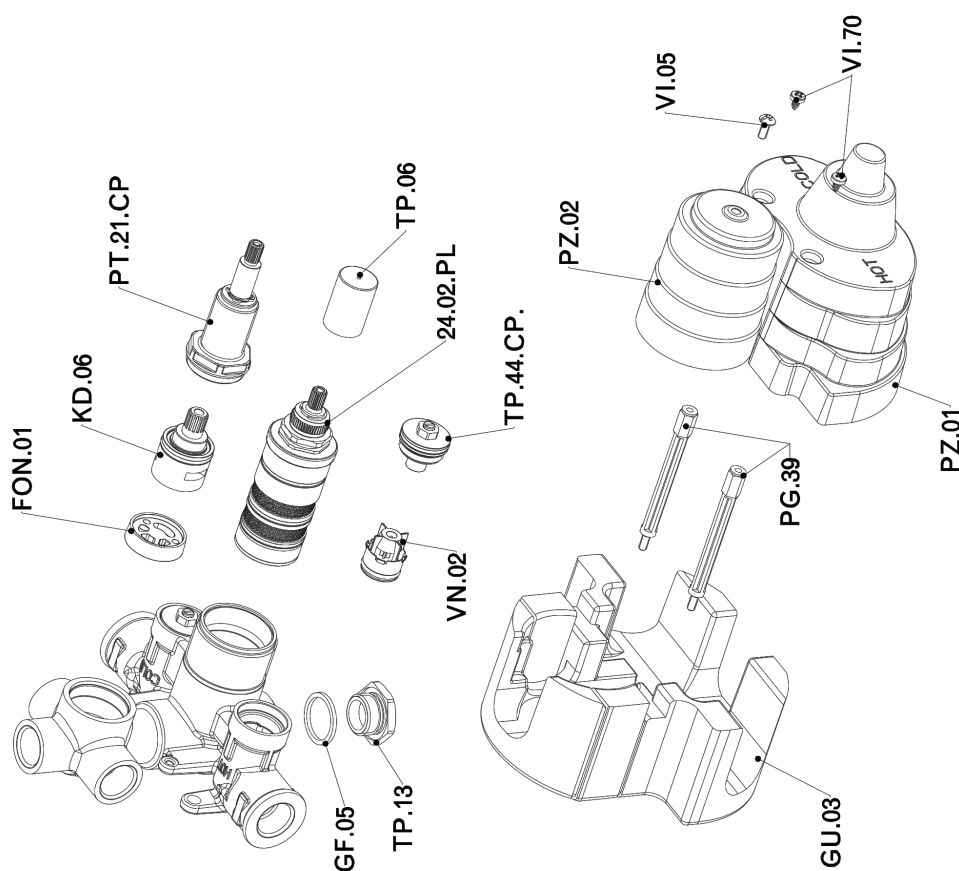

Exposed part for con.thermo.shower valve, 3-outlet NUANCE X32_X1018200

X1018200

<https://en.cisal.it/exposed-part-for-con-thermo-shower-valve-3-outlet-nuance-x32-x1018200>

Concealed thermostatic shower valve, 3-outlets CONCEALED_ZA018201

ZA018201

<https://en.cisal.it/concealed-thermostatic-shower-valve-3-outlets-concealed-za018201>

2026-06-10