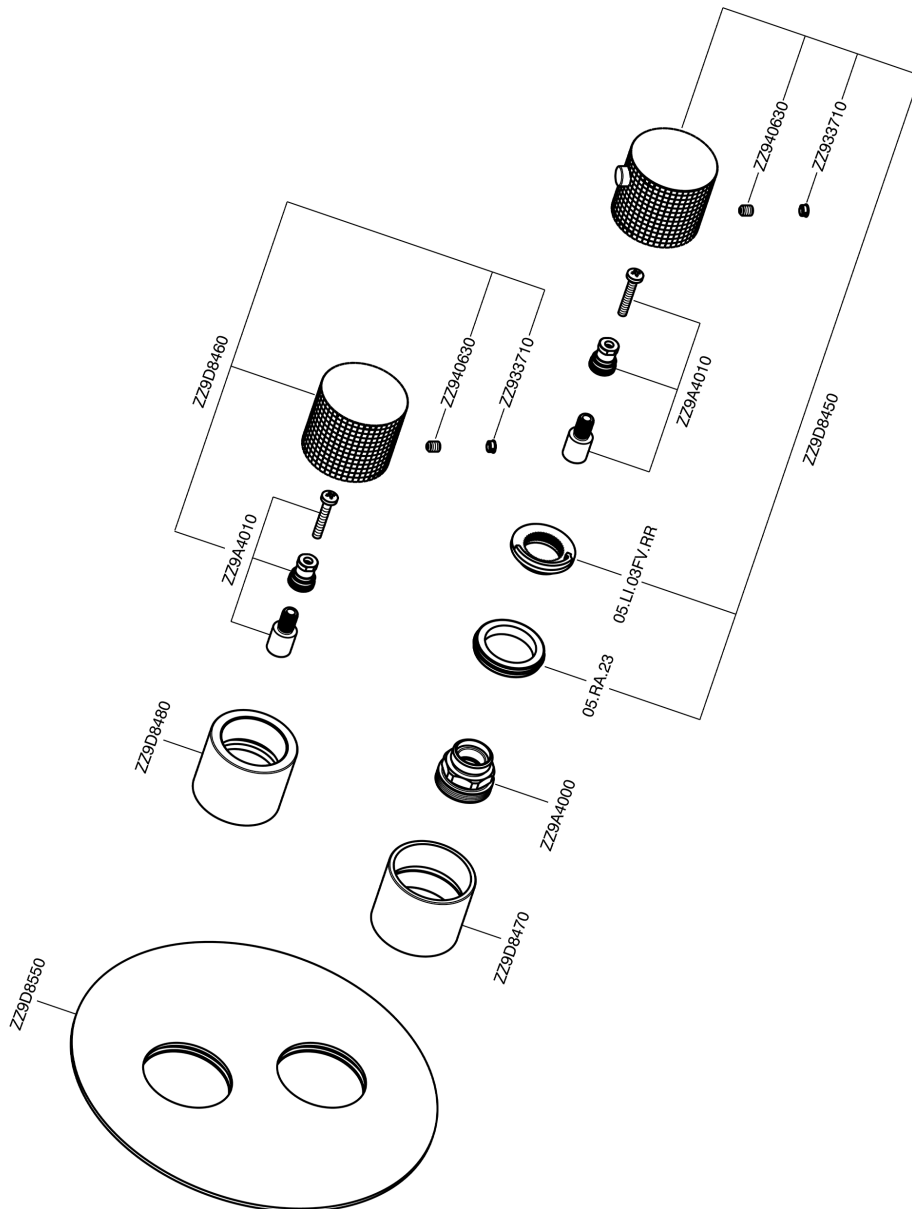

Exposed part for con.thermo.shower valve, 3-outlet NUANCE X32_X1018200

X1018200

<https://en.cisal.it/exposed-part-for-con-thermo-shower-valve-3-outlet-nuance-x32-x1018200>

Concealed thermostatic shower valve, 3-outlets CONCEALED_ZA018201

ZA018201

<https://en.cisal.it/concealed-thermostatic-shower-valve-3-outlets-concealed-za018201>

2026-06-10