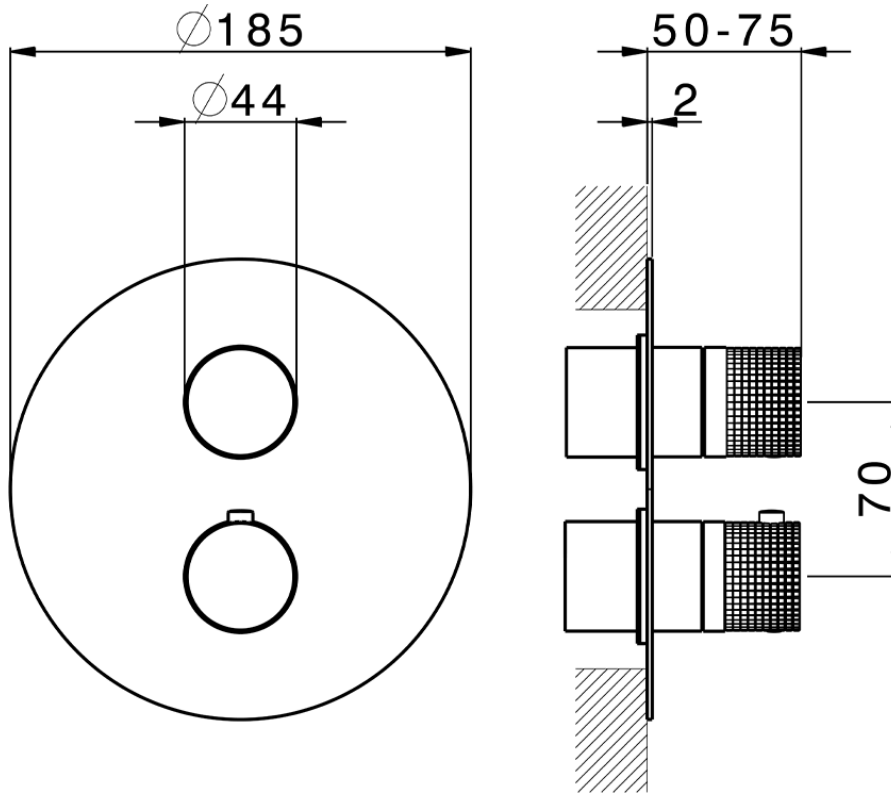

## Exposed part for con.thermo.shower valve, 3-outlet NUANCE X32\_X1018200

X1018200

<https://en.cisal.it/exposed-part-for-con-thermo-shower-valve-3-outlet-nuance-x32-x1018200>

Piastra/Plate/Plaque/Platte/Placa

2-3mm: XX 25-40 YY 76-91

10 mm: XX 16-31 YY 65-80

ZA018201

<https://en.cisal.it/concealed-thermostatic-shower-valve-3-outlets-concealed-za018201>

2026-05-17