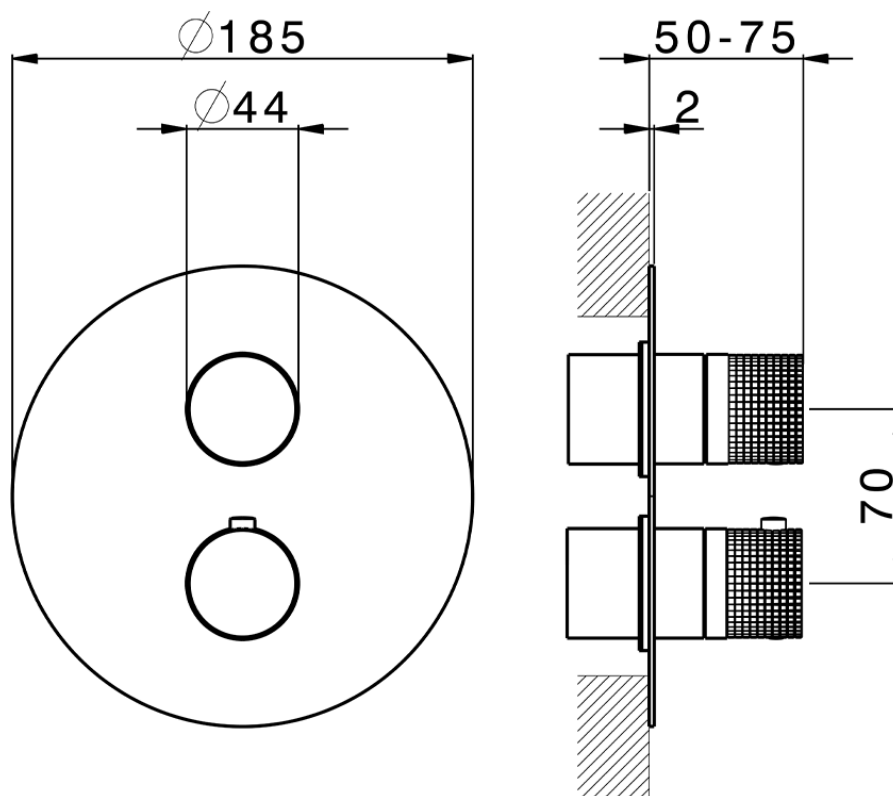

Exposed part for con.thermo.shower valve, 3-outlet NUANCE X32_X1018200

X1018200

<https://en.cisal.it/exposed-part-for-con-thermo-shower-valve-3-outlet-nuance-x32-x1018200>

Piastra/Plate/Plaque/Platte/Placa

2-3mm: XX 25-40 YY 76-91

10 mm: XX 16-31 YY 65-80

ZA018201

<https://en.cisal.it/concealed-thermostatic-shower-valve-3-outlets-concealed-za018201>

2026-06-13