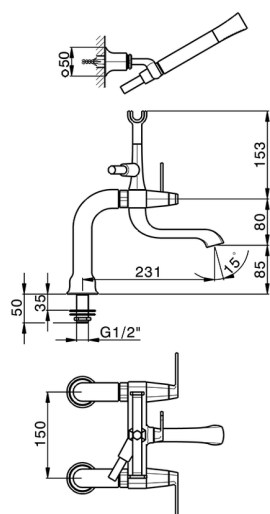

CHARACTERISTICS

2025-04-25