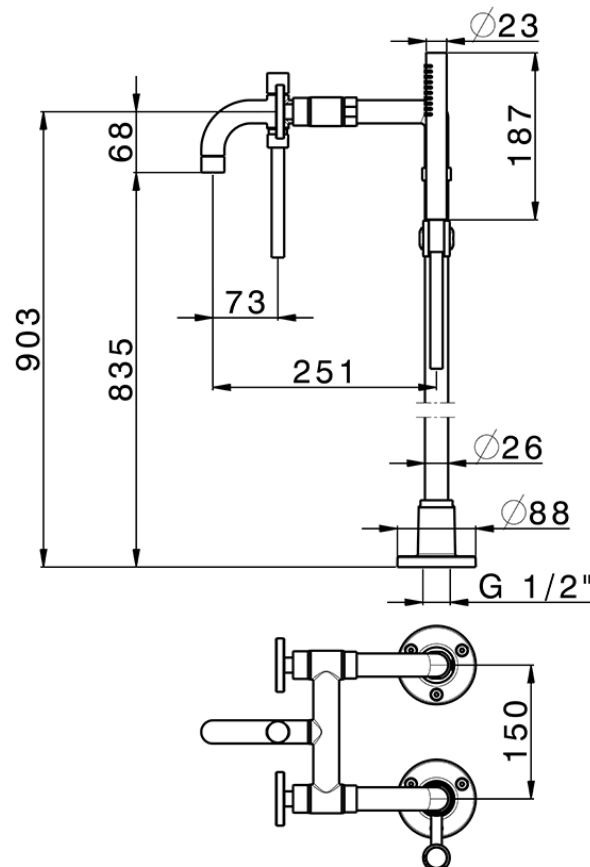

## Bath mixer, with floor pillar legs GRACE\_MN004200

MN004200

<https://en.cisal.it/bath-mixer-with-floor-pillar-legs-grace-mn004200>

2026-05-15