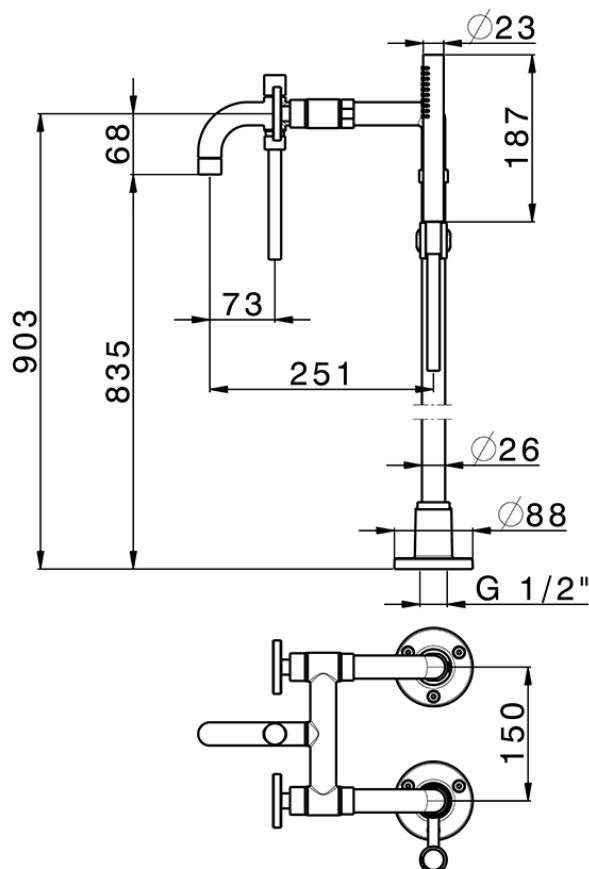

Bath mixer, with floor pillar legs GRACE_MN004200

MN004200

<https://en.cisal.it/bath-mixer-with-floor-pillar-legs-grace-mn004200>

2026-04-24