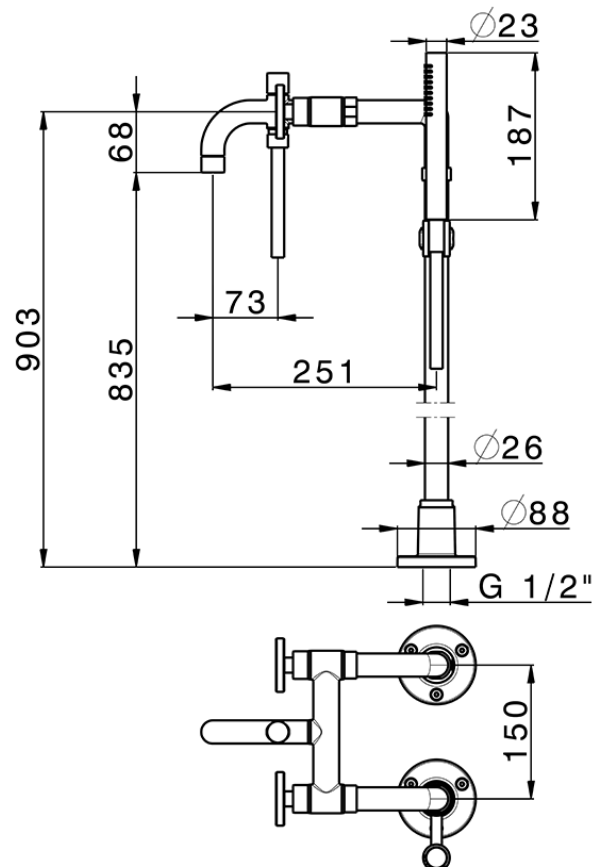

Bath mixer, with floor pillar legs GRACE_MN004200

MN004200

<https://en.cisal.it/bath-mixer-with-floor-pillar-legs-grace-mn004200>

2026-06-04