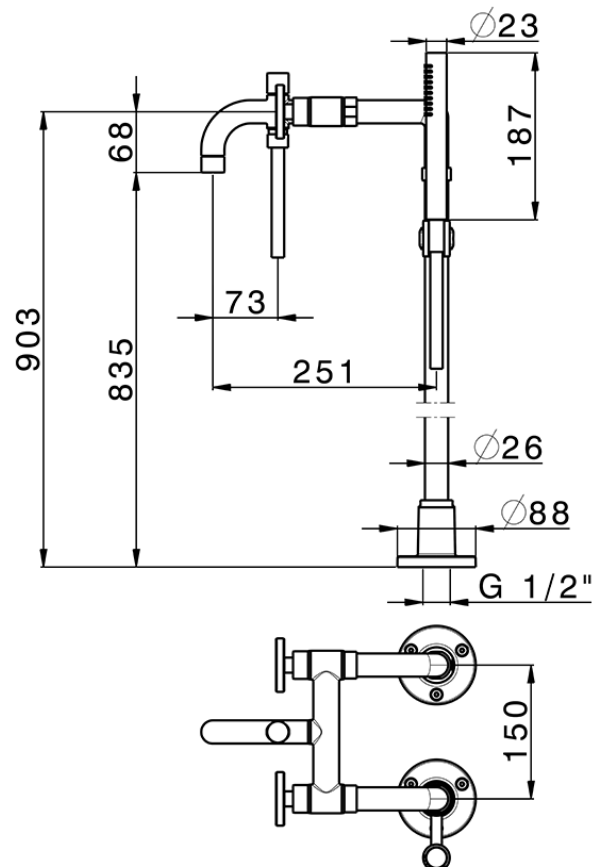

Bath mixer, with floor pillar legs GRACE_MN004200

MN004200

<https://en.cisal.it/bath-mixer-with-floor-pillar-legs-grace-mn004200>

2026-06-24