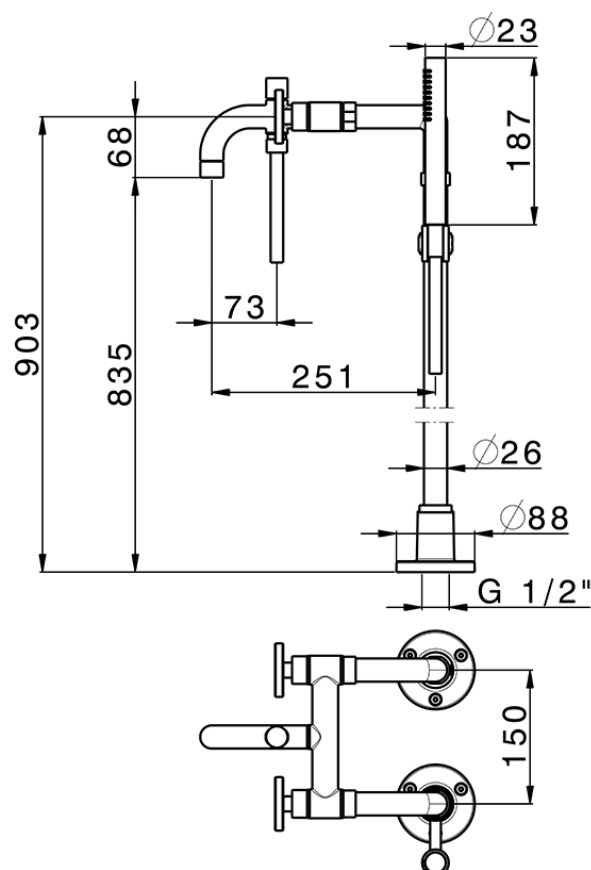

Bath mixer, with floor pillar legs GRACE_MN004200

MN004200

<https://en.cisal.it/bath-mixer-with-floor-pillar-legs-grace-mn004200>

2026-04-04