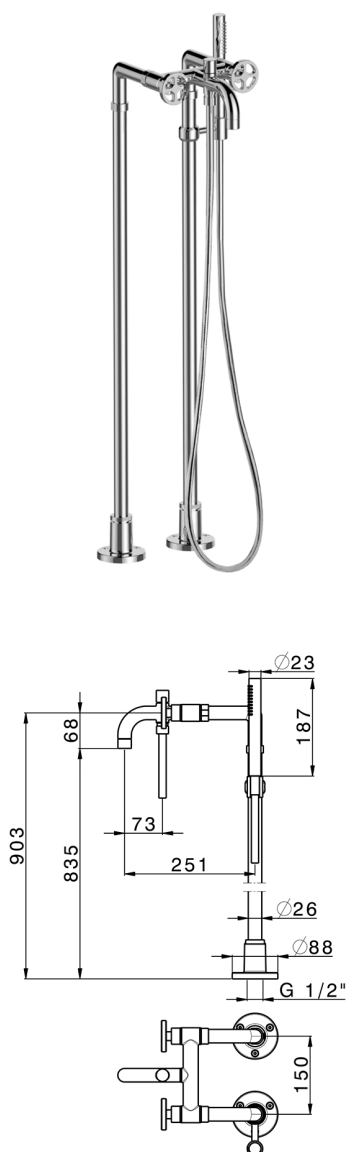

Bath mixer, with floor pillar legs GRACE_MN004200

MODEL **MN004200**

Bath mixer, with floor pillar legs, 1 spray handshower on bracket for CombiShower, 22,5 mm Brass One Spray handshower, 150 cm SUPREME smooth flexible hose

AVAILABLE FINISHINGS

-  **21** 21 Chrome
-  **2F** 2F Brushed Nickel
-  **2W** 2W Brushed Gold
-  **5H** 5H Dark Brass Brushed
-  **5L** 5L Brushed Black Titanium
-  **6T** 6T Chrome/Matt Black

CHARACTERISTICS