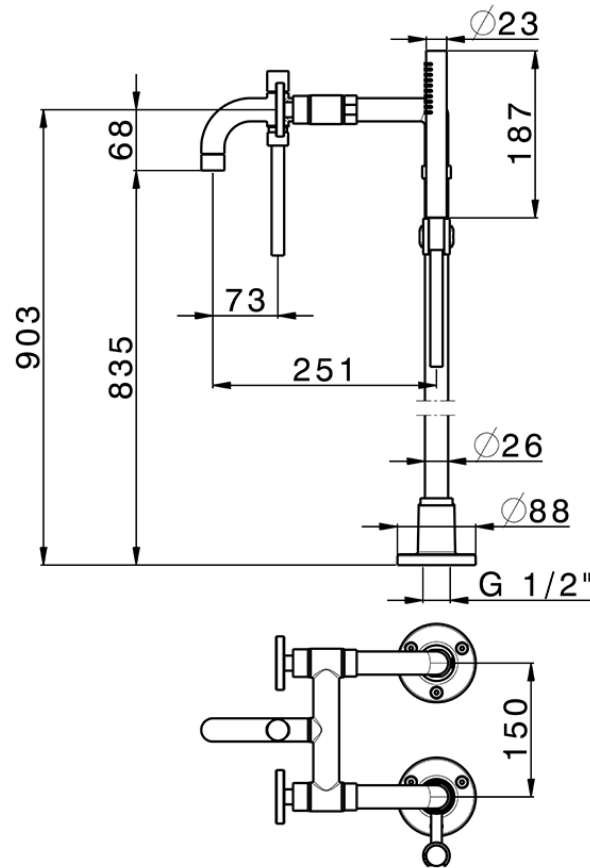

## Bath mixer, with floor pillar legs GRACE\_MN004200

MN004200

<https://en.cisal.it/bath-mixer-with-floor-pillar-legs-grace-mn004200>

2026-04-24