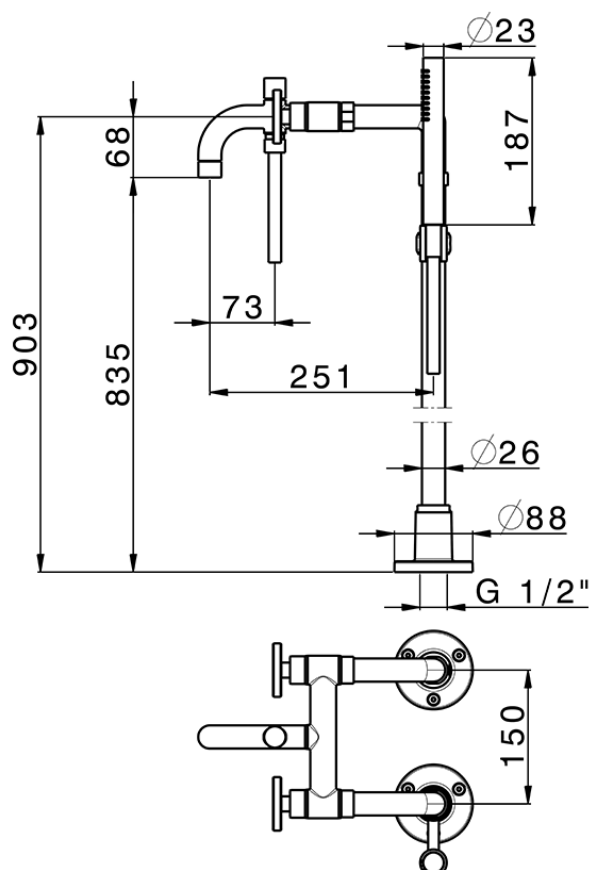

Bath mixer, with floor pillar legs GRACE_MN004200

MN004200

<https://en.cisal.it/bath-mixer-with-floor-pillar-legs-grace-mn004200>

2026-05-15