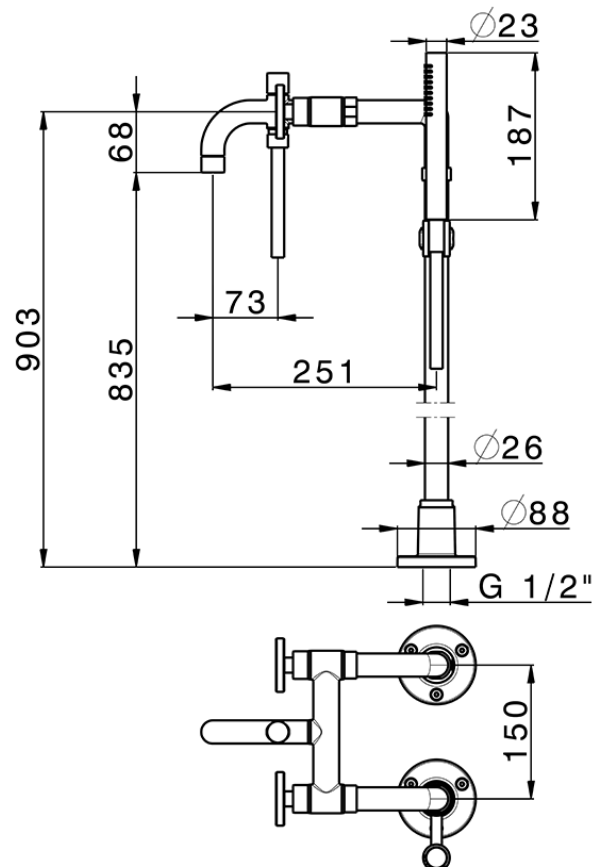

## Bath mixer, with floor pillar legs GRACE\_MN004200

MN004200

<https://en.cisal.it/bath-mixer-with-floor-pillar-legs-grace-mn004200>

2026-06-24