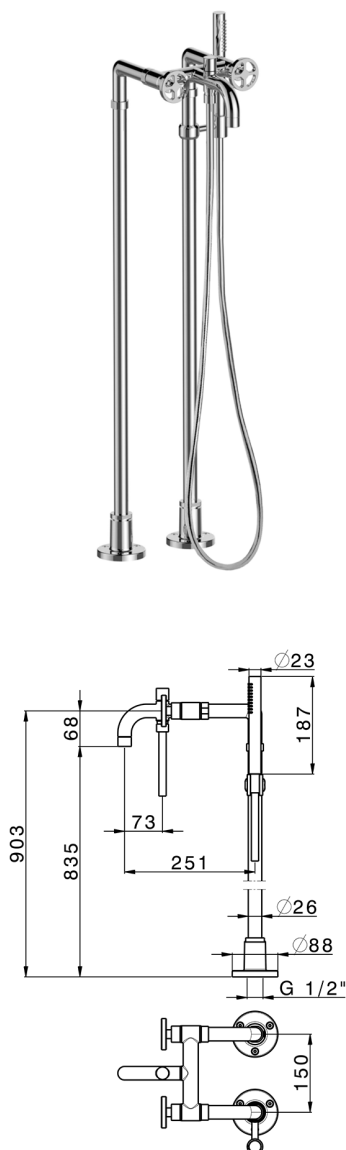

Bath mixer, with floor pillar legs GRACE_MN004200

MODEL **MN004200**

Bath mixer, with floor pillar legs, 1 spray handshower on bracket for CombiShower, 22,5 mm Brass One Spray handshower, 150 cm SUPREME smooth flexible hose

AVAILABLE FINISHINGS

-  **21** 21 Chrome
-  **2F** 2F Brushed Nickel
-  **2W** 2W Brushed Gold
-  **5H** 5H Dark Brass Brushed
-  **5L** 5L Brushed Black Titanium
-  **6T** 6T Chrome/Matt Black

CHARACTERISTICS