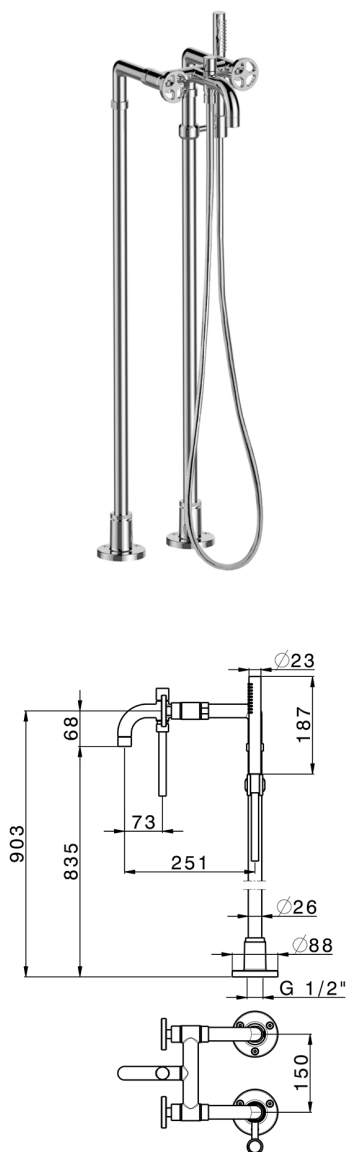

Bath mixer, with floor pillar legs GRACE_MN004200

MODEL **MN004200**

Bath mixer, with floor pillar legs, 1 spray handshower on bracket for CombiShower, 22,5 mm Brass One Spray handshower, 150 cm SUPREME smooth flexible hose

AVAILABLE FINISHINGS

-  **21** 21 Chrome
-  **2F** 2F Brushed Nickel
-  **2W** 2W Brushed Gold
-  **5H** 5H Dark Brass Brushed
-  **5L** 5L Brushed Black Titanium
-  **6T** 6T Chrome/Matt Black

CHARACTERISTICS