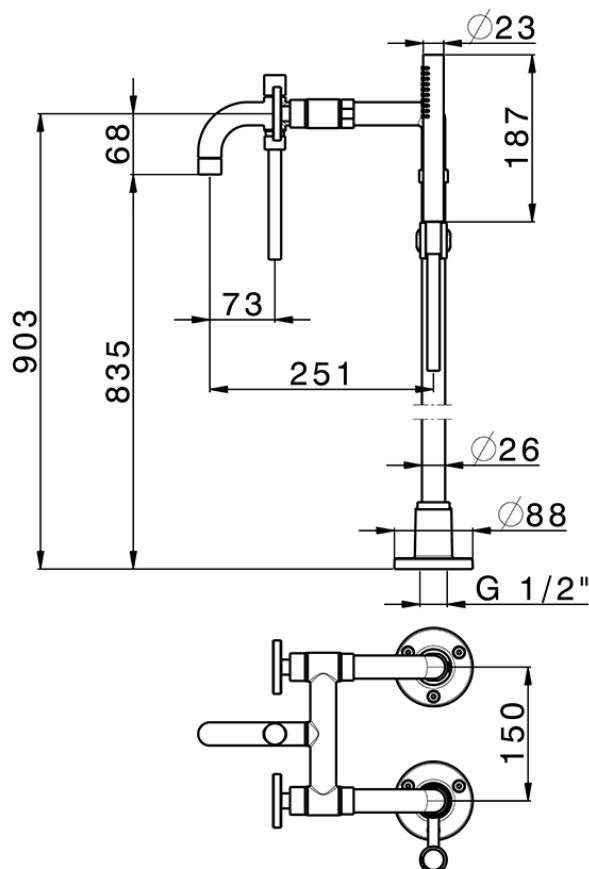

Bath mixer, with floor pillar legs GRACE_MN004200

MN004200

<https://en.cisal.it/bath-mixer-with-floor-pillar-legs-grace-mn004200>

2026-04-04