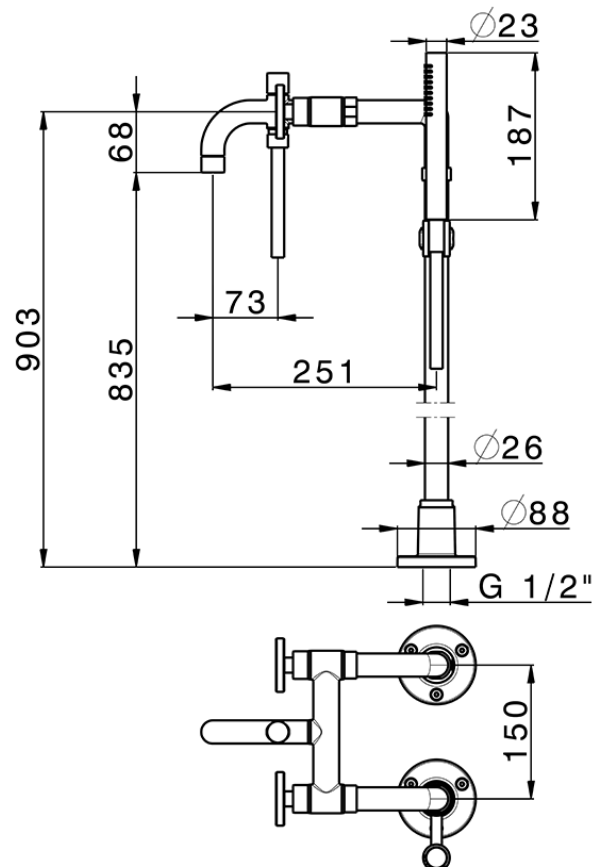

## Bath mixer, with floor pillar legs GRACE\_MN004200

MN004200

<https://en.cisal.it/bath-mixer-with-floor-pillar-legs-grace-mn004200>

2026-06-05