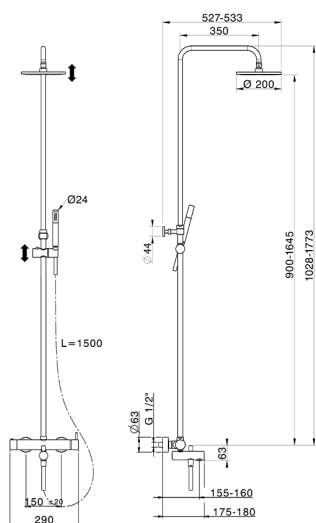

3-functions single lever bath set SLIM_SM004120

MODEL **SM004120**

3-functions single lever bath set, 2 outlet devia stop cartridge, adjustable riser column, sliding handshower bracket, Brass minimalistic one spray handshower, 200 mm round showerhead 8 mm thick BRASS, 150 cm smooth SUPREME Flexible Hose

AVAILABLE FINISHINGS

CHARACTERISTICS

Cartridge Spare Parts **ZZ95409000**

35 mm Cartridge

EcoStop

EcoStop feature limits water flow to approximately 50% of maximum output with one point of resistance on setting. Push slightly past the middle stop only when full water output is required. This will save water up to 50%.

DeviaStop

The Cisal Devia Stop technology allows to adjust the water flow and to direct it to the selected output point (overhead soaker, hand shower, etc).

2026-06-10