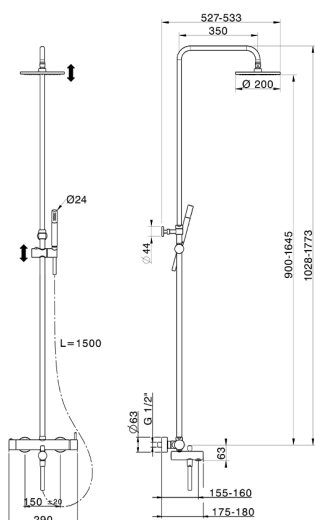

3-functions single lever bath set SLIM_SM004120

MODEL **SM004120**

3-functions single lever bath set, 2 outlet devia stop cartridge, adjustable riser column, sliding handshower bracket, Brass minimalistic one spray handshower, 200 mm round showerhead 8 mm thick BRASS, 150 cm smooth SUPREME Flexible Hose

AVAILABLE FINISHINGS

CHARACTERISTICS

Cartridge Spare Parts **ZZ95409000**

35 mm Cartridge

EcoStop

EcoStop feature limits water flow to approximately 50% of maximum output with one point of resistance on setting. Push slightly past the middle stop only when full water output is required. This will save water up to 50%.

DeviaStop

The Cisal Devia Stop technology allows to adjust the water flow and to direct it to the selected output point (overhead soaker, hand shower, etc).

2026-04-08