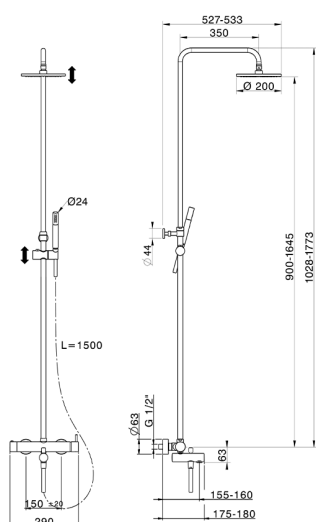

3-functions single lever bath set SLIM_SM004120

MODEL **SM004120**

3-functions single lever bath set, 2 outlet devia stop cartridge, adjustable riser column, sliding handshower bracket, Brass minimalistic one spray handshower, 200 mm round showerhead 8 mm thick BRASS, 150 cm smooth SUPREME Flexible Hose

AVAILABLE FINISHINGS

CHARACTERISTICS

Cartridge Spare Parts **ZZ95409000**

35 mm Cartridge

EcoStop

EcoStop feature limits water flow to approximately 50% of maximum output with one point of resistance on setting. Push slightly past the middle stop only when full water output is required. This will save water up to 50%.

DeviaStop

The Cisal Devia Stop technology allows to adjust the water flow and to direct it to the selected output point (overhead soaker, hand shower, etc).

2026-06-13