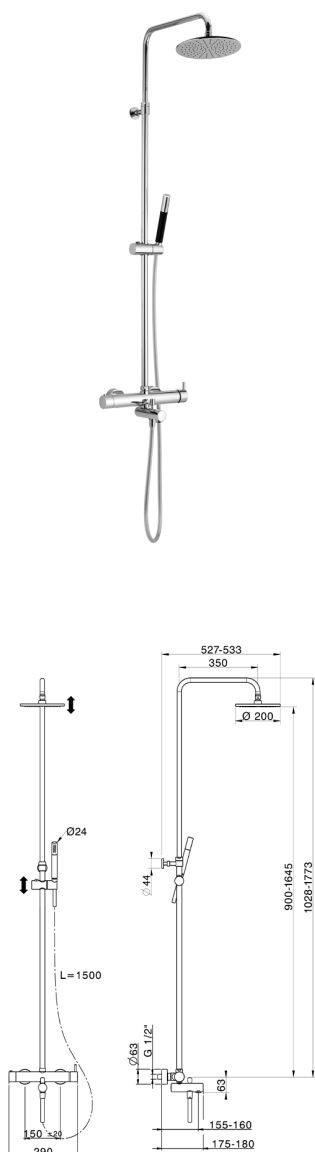

3-functions single lever bath set SLIM_SM004120

MODEL **SM004120**

3-functions single lever bath set, 2 outlet devia stop cartridge, adjustable riser column, sliding handshower bracket, Brass minimalistic one spray handshower, 200 mm round showerhead 8 mm thick BRASS, 150 cm smooth SUPREME Flexible Hose

AVAILABLE FINISHINGS

CHARACTERISTICS

Cartridge Spare Parts **ZZ95409000**

35 mm Cartridge

EcoStop

EcoStop feature limits water flow to approximately 50% of maximum output with one point of resistance on setting. Push slightly past the middle stop only when full water output is required. This will save water up to 50%.

DeviaStop

The Cisal Devia Stop technology allows to adjust the water flow and to direct it to the selected output point (overhead soaker, hand shower, etc).

2026-04-29