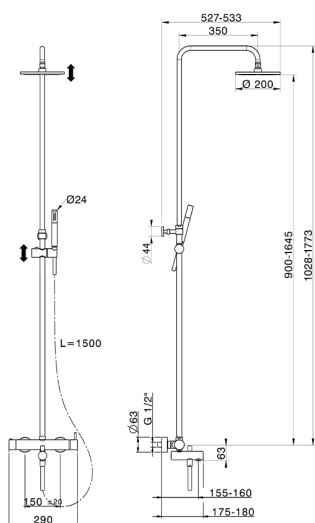

3-functions single lever bath set SLIM_SM004120

MODEL **SM004120**

3-functions single lever bath set, 2 outlet devia stop cartridge, adjustable riser column, sliding handshower bracket, Brass minimalistic one spray handshower, 200 mm round showerhead 8 mm thick BRASS, 150 cm smooth SUPREME Flexible Hose

AVAILABLE FINISHINGS

21 21 Chrome

2B 2B Polished Nickel

CHARACTERISTICS

Cartridge Spare Parts **ZZ95409000**

35 mm Cartridge

EcoStop

EcoStop feature limits water flow to approximately 50% of maximum output with one point of resistance on setting. Push slightly past the middle stop only when full water output is required. This will save water up to 50%.

DeviaStop

The Cisal Devia Stop technology allows to adjust the water flow and to direct it to the selected output point (overhead soaker, hand shower, etc).

2026-06-14