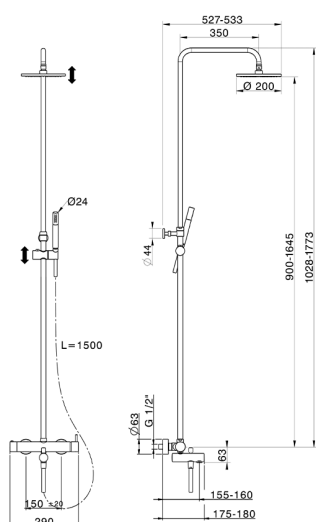

## 3-functions single lever bath set SLIM\_SM004120

MODEL **SM004120**

3-functions single lever bath set, 2 outlet devia stop cartridge, adjustable riser column, sliding handshower bracket, Brass minimalistic one spray handshower, 200 mm round showerhead 8 mm thick BRASS, 150 cm smooth SUPREME Flexible Hose

AVAILABLE FINISHINGS

CHARACTERISTICS

Cartridge Spare Parts **ZZ95409000**

**35 mm Cartridge**

### EcoStop

EcoStop feature limits water flow to approximately 50% of maximum output with one point of resistance on setting. Push slightly past the middle stop only when full water output is required. This will save water up to 50%.