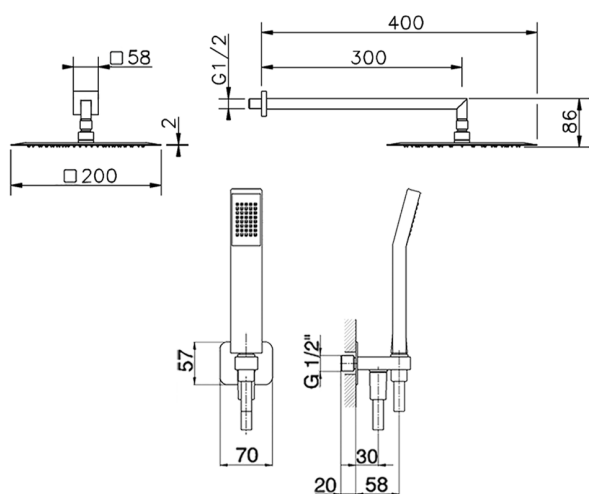

Arm and Shower Set with wall elbow integrated SHOWER_DS0K0040

MODEL **DS0K0040**

Arm and Shower Set with wall elbow integrated, 300 mm shower arm, 200x200 mm INOX square showerhead 2 mm thick, 42x18 mm ABS Quad one spray handshower, 1/2" wall elbow, 150 cm smooth SILVERFLEX Flexible Hose

AVAILABLE FINISHINGS

21 21 Chrome

CHARACTERISTICS

2025-01-03