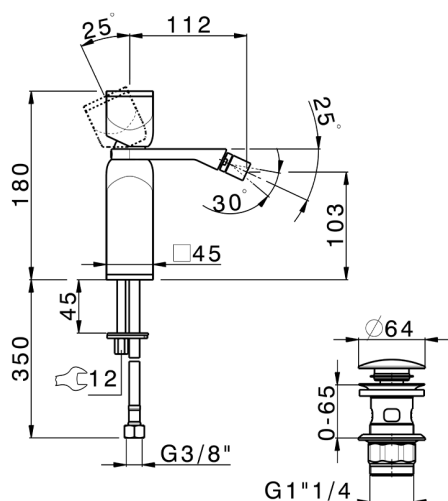

Single lever bidet mixer HI-RISE_RM000554

MODEL **RM000554**

Single lever bidet mixer, with 1"1/4 automatic pop up waste, G.3/8" stainless steel flexible hoses, body and handle in marble

AVAILABLE FINISHINGS

CHARACTERISTICS

Cartridge Spare Parts **ZZ96550000**

25 mm Cartridge

2026-02-03