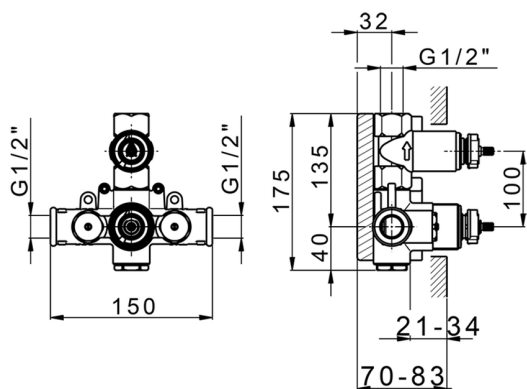

Concealed thermostatic shower mixer, 1-outlet CONCEALED_ZA009300

MODEL **ZA009300**

Concealed thermostatic shower mixer,
1-outlet, stopvalve with 1/2" outlet, without trim kit

AVAILABLE FINISHINGS

04 04 Without finishing

CHARACTERISTICS

Concealed **1**
Cartridge Spare Parts **24.04A.PP**

8x20 Plus P Thermostatic Valve

Thermostatic

The Cisal thermostatic is your personal water manager, helping you to handle, control and save water and energy.

Concealed thermostatic shower mixer, 1-outlet CONCEALED_ZA009300

ZA009300

<https://en.cisal.it/concealed-thermostatic-shower-mixer-1-outlet-concealed-za009300>

2026-04-29