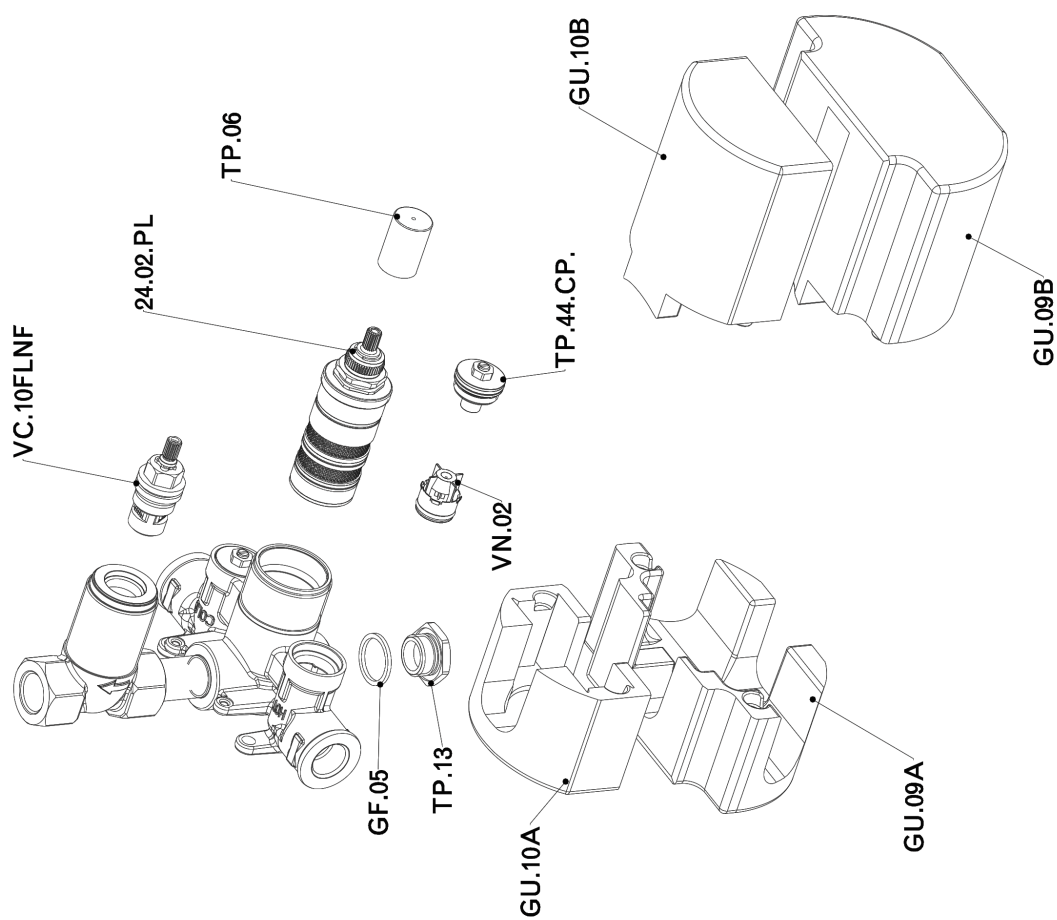

Concealed thermostatic shower mixer, 1-outlet CONCEALED_ZA009300

MODEL **ZA009300**

Concealed thermostatic shower mixer,
1-outlet, stopvalve with 1/2" outlet, without trim kit

AVAILABLE FINISHINGS

 **04** 04 Without finishing

CHARACTERISTICS

Concealed **1**
Cartridge Spare Parts **24.04A.PP**

8x20 Plus P Thermostatic Valve

Thermostatic

The Cisal thermostatic is your personal water manager, helping you to handle, control and save water and energy.

Concealed thermostatic shower mixer, 1-outlet CONCEALED_ZA009300

ZA009300

<https://en.cisal.it/concealed-thermostatic-shower-mixer-1-outlet-concealed-za009300>

2026-05-20