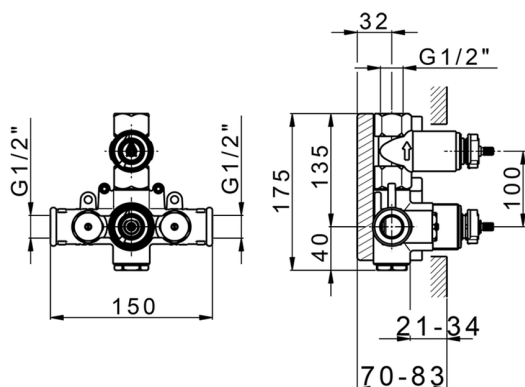

Concealed thermostatic shower mixer, 1-outlet CONCEALED_ZA009300

MODEL **ZA009300**

Concealed thermostatic shower mixer,
1-outlet, stopvalve with 1/2" outlet, without trim kit

AVAILABLE FINISHINGS

 **04** 04 Without finishing

CHARACTERISTICS

Concealed **1**
Cartridge Spare Parts **24.04A.PP**

8x20 Plus P Thermostatic Valve

Thermostatic

The Cisal thermostatic is your personal water manager, helping you to handle, control and save water and energy.

Concealed thermostatic shower mixer, 1-outlet CONCEALED_ZA009300

ZA009300

<https://en.cisal.it/concealed-thermostatic-shower-mixer-1-outlet-concealed-za009300>

2026-05-20