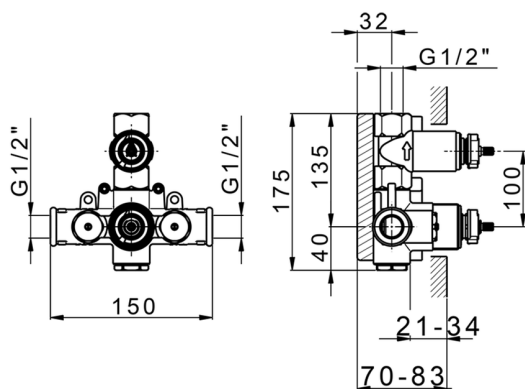

Concealed thermostatic shower mixer, 1-outlet CONCEALED_ZA009300

MODEL **ZA009300**

Concealed thermostatic shower mixer,
1-outlet, stopvalve with 1/2" outlet, without trim kit

AVAILABLE FINISHINGS

04 04 Without finishing

CHARACTERISTICS

Concealed **1**
Cartridge Spare Parts **24.04A.PP**

8x20 Plus P Thermostatic Valve

Thermostatic

The Cisal thermostatic is your personal water manager, helping you to handle, control and save water and energy.

Concealed thermostatic shower mixer, 1-outlet CONCEALED_ZA009300

ZA009300

<https://en.cisal.it/concealed-thermostatic-shower-mixer-1-outlet-concealed-za009300>

2026-06-13