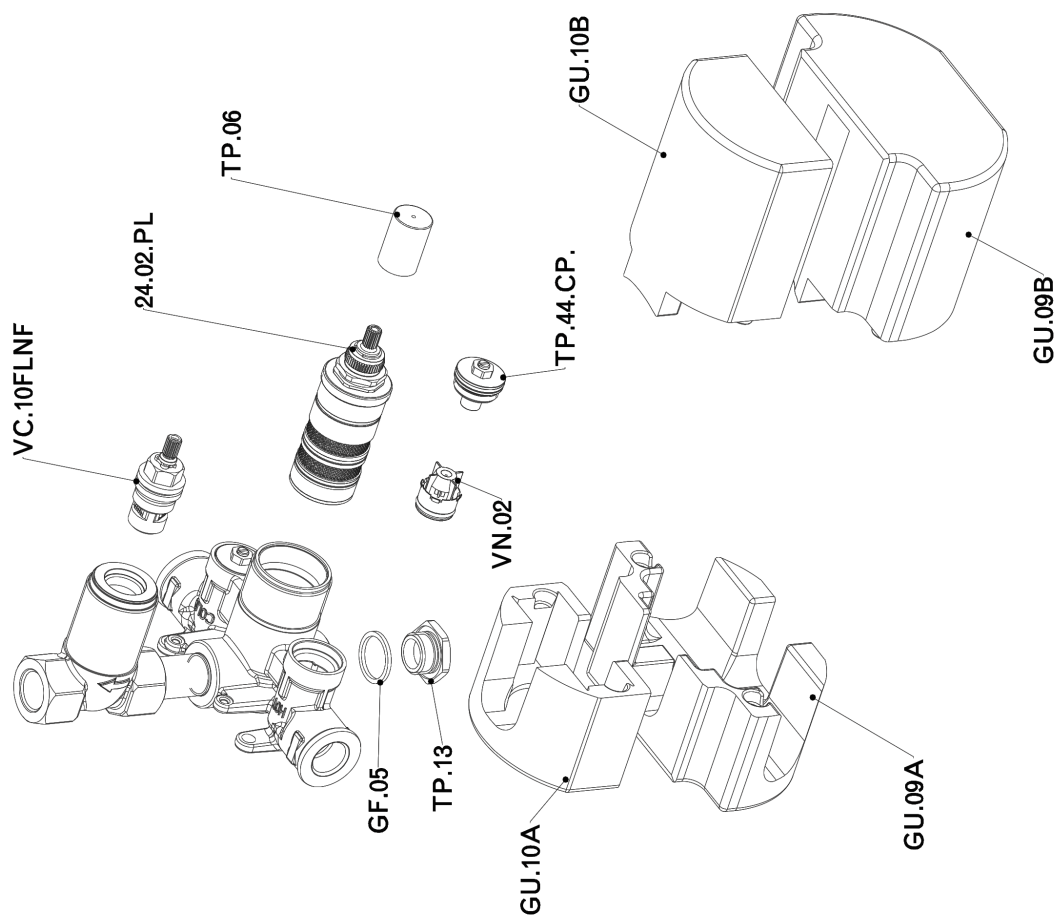

Concealed thermostatic shower mixer, 1-outlet CONCEALED_ZA009300

MODEL **ZA009300**

Concealed thermostatic shower mixer,
1-outlet, stopvalve with 1/2" outlet, without trim kit

AVAILABLE FINISHINGS

04 04 Without finishing

CHARACTERISTICS

Concealed **1**
Cartridge Spare Parts **24.04A.PP**

8x20 Plus P Thermostatic Valve

Thermostatic

The Cisal thermostatic is your personal water manager, helping you to handle, control and save water and energy.

Concealed thermostatic shower mixer, 1-outlet CONCEALED_ZA009300

ZA009300

<https://en.cisal.it/concealed-thermostatic-shower-mixer-1-outlet-concealed-za009300>

2026-06-13