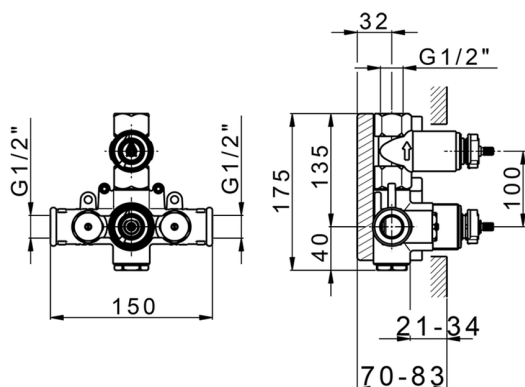

Concealed thermostatic shower mixer, 1-outlet CONCEALED_ZA009300

MODEL **ZA009300**

Concealed thermostatic shower mixer,
1-outlet, stopvalve with 1/2" outlet, without trim kit

AVAILABLE FINISHINGS

 **04** 04 Without finishing

CHARACTERISTICS

Concealed **1**
Cartridge Spare Parts **24.04A.PP**

8x20 Plus P Thermostatic Valve

Thermostatic

The Cisal thermostatic is your personal water manager, helping you to handle, control and save water and energy.

Concealed thermostatic shower mixer, 1-outlet CONCEALED_ZA009300

ZA009300

<https://en.cisal.it/concealed-thermostatic-shower-mixer-1-outlet-concealed-za009300>

2026-04-09