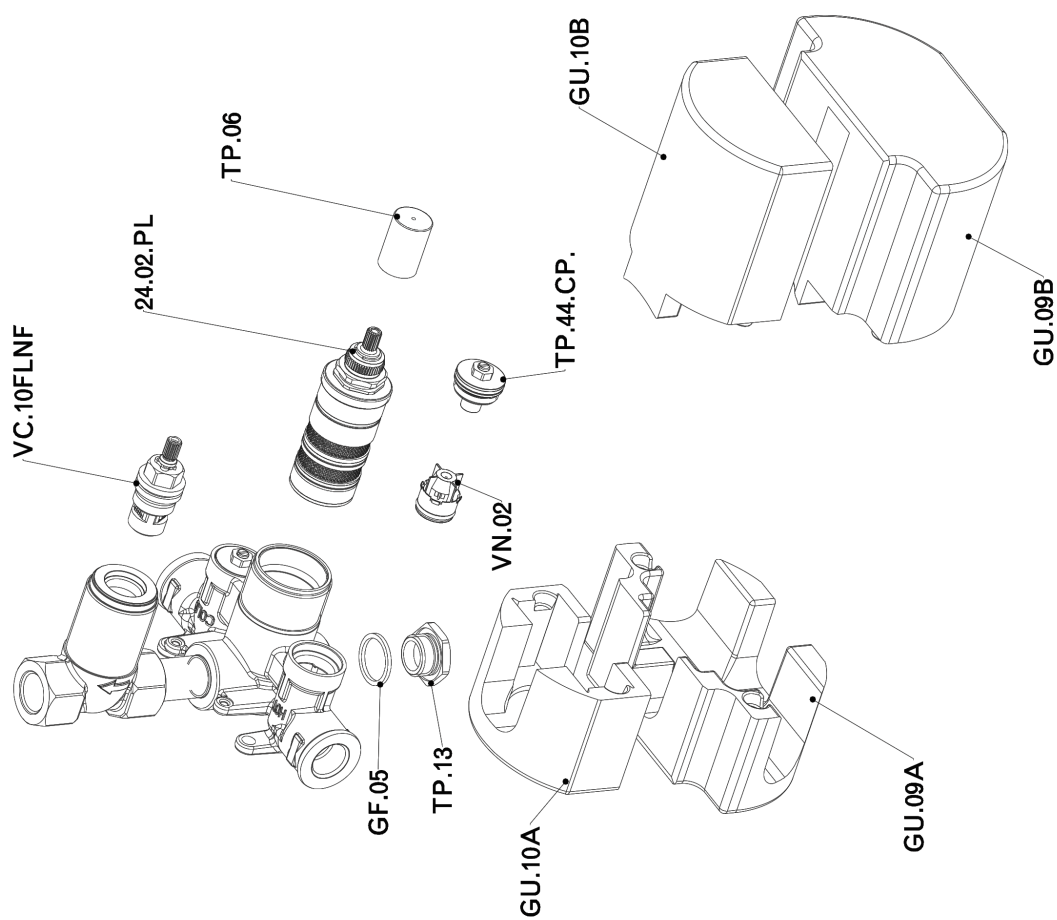

Concealed thermostatic shower mixer, 1-outlet CONCEALED_ZA009300

MODEL **ZA009300**

Concealed thermostatic shower mixer,
1-outlet, stopvalve with 1/2" outlet, without trim kit

AVAILABLE FINISHINGS

04 04 Without finishing

CHARACTERISTICS

Concealed **1**
Cartridge Spare Parts **24.04A.PP**

8x20 Plus P Thermostatic Valve

Thermostatic

The Cisal thermostatic is your personal water manager, helping you to handle, control and save water and energy.

Concealed thermostatic shower mixer, 1-outlet CONCEALED_ZA009300

ZA009300

<https://en.cisal.it/concealed-thermostatic-shower-mixer-1-outlet-concealed-za009300>

2026-04-29