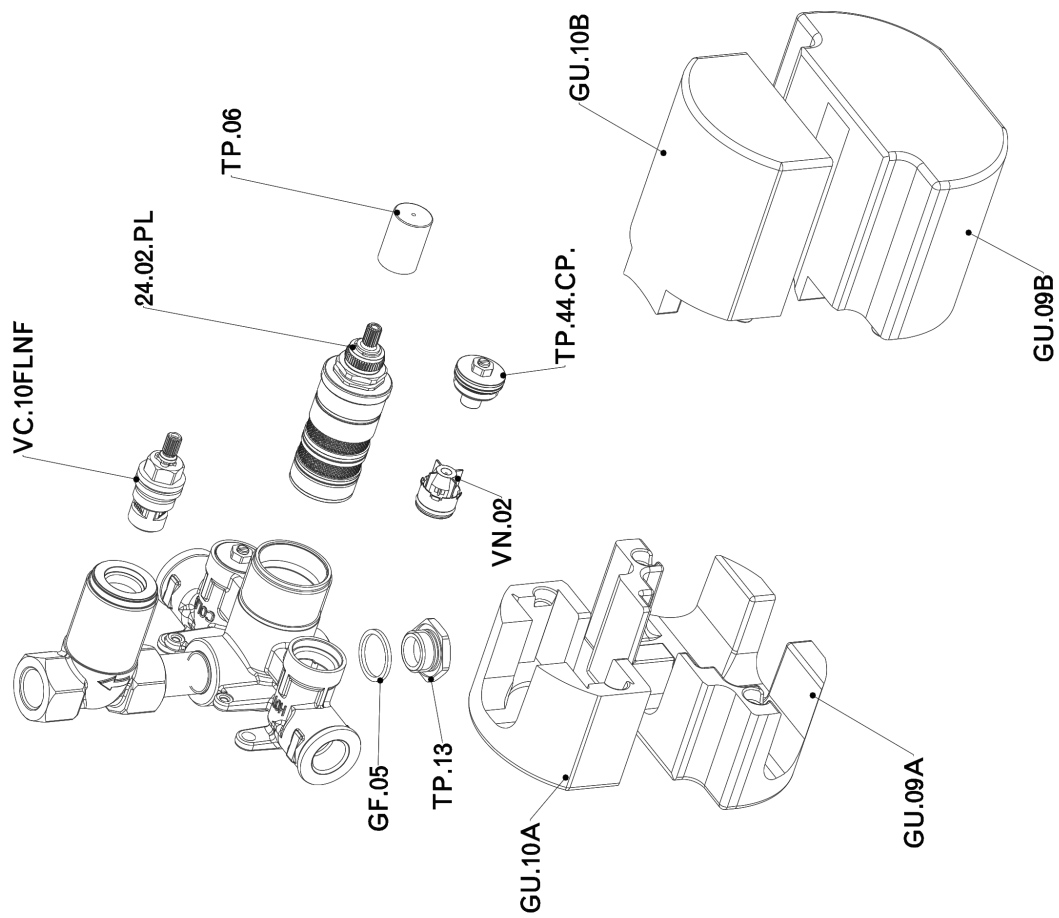

Concealed thermostatic shower mixer, 1-outlet CONCEALED_ZA009300

MODEL **ZA009300**

Concealed thermostatic shower mixer,
1-outlet, stopvalve with 1/2" outlet, without trim kit

AVAILABLE FINISHINGS

 **04** 04 Without finishing

CHARACTERISTICS

Concealed **1**
Cartridge Spare Parts **24.04A.PP**

8x20 Plus P Thermostatic Valve

Thermostatic

The Cisal thermostatic is your personal water manager, helping you to handle, control and save water and energy.

Concealed thermostatic shower mixer, 1-outlet CONCEALED_ZA009300

ZA009300

<https://en.cisal.it/concealed-thermostatic-shower-mixer-1-outlet-concealed-za009300>

2026-04-09