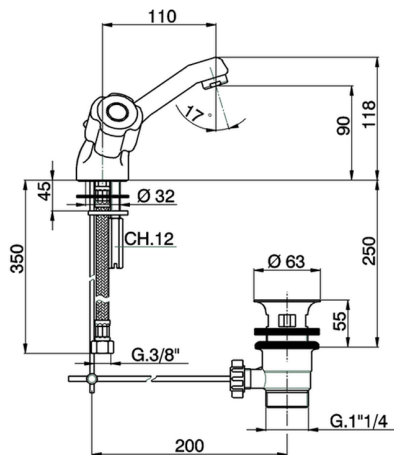

Washbasin mixer TR_TR000518

MODEL **TR000518**

Washbasin mixer, with automatic 1"1/4 automatic pop-up waste, G.3/8" stainless steel flexible hoses, without handles

AVAILABLE FINISHINGS

CHARACTERISTICS

2026-04-08