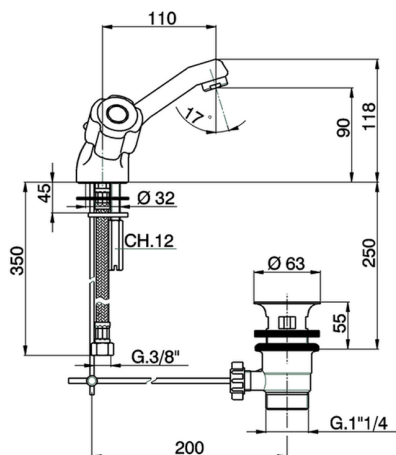

## Washbasin mixer TR\_TR000518

MODEL **TR000518**

Washbasin mixer, with automatic 1"1/4 automatic pop-up waste, G.3/8" stainless steel flexible hoses, without handles

AVAILABLE FINISHINGS

CHARACTERISTICS