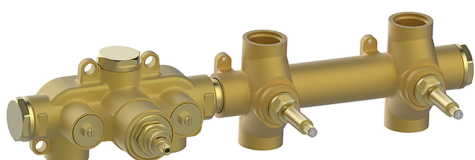

## Cover Part for 2 Function Concealed Thermo. Valve WELLNESS\_VI01R200

MODEL **VI01R200**

Cover Part for 2 Function Concealed Thermo.Valve,for item ZA01R200

### Thermostatic

The Cisal thermostatic is your personal water manager, helping you to handle, control and save water and energy.

## Cover Part for 2 Function Concealed Thermo. Valve WELLNESS\_VI01R200

VI01R200

<https://en.cisal.it/cover-part-for-2-function-concealed-thermo-valve-wellness-vi01r200>

## 2 Function Concealed Thermostatic Valve CONCEALED\_ZA01R200

MODEL **ZA01R200**

2 Function Concealed Thermostatic Valve

AVAILABLE FINISHINGS

CHARACTERISTICS

Concealed **1**  
 Cartridge Spare Parts **23.51A.HF**  
**HF Thermostatic Valve**