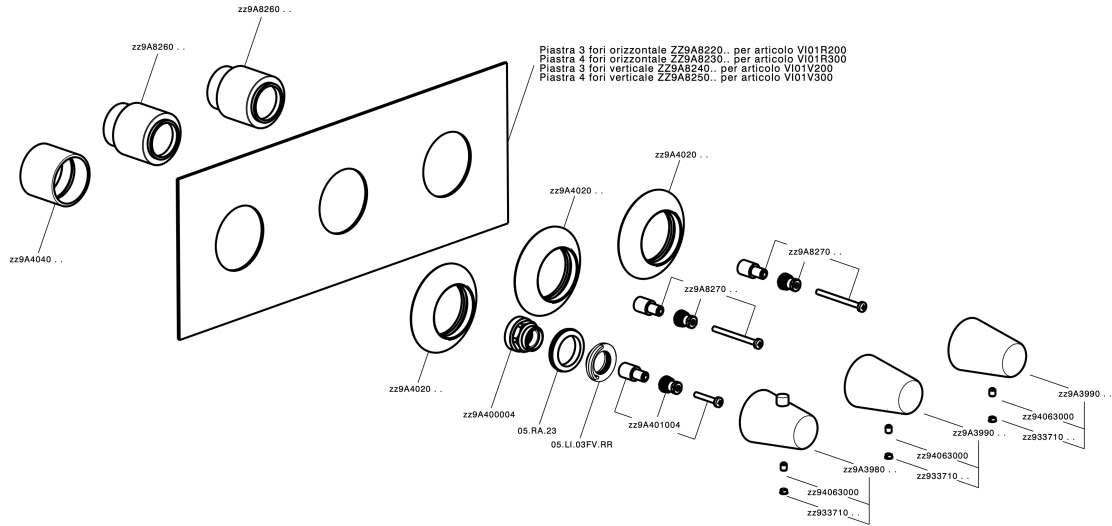

## Cover Part for 2 Function Concealed Thermo. Valve WELLNESS\_VI01R200

MODEL **VI01R200**

Cover Part for 2 Function Concealed Thermo.Valve,for item ZA01R200

### CHARACTERISTICS

Installation **Concealed**  
 Required concealed parts **ZA01R200**

## Cover Part for 2 Function Concealed Thermo. Valve WELLNESS\_VI01R200

VI01R200

<https://en.cisal.it/cover-part-for-2-function-concealed-thermo-valve-wellness-vi01r200>