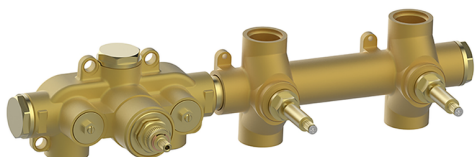

## Cover Part for 2 Function Concealed Thermo. Valve WELLNESS\_VI01R200

MODEL **VI01R200**

Cover Part for 2 Function Concealed Thermo.Valve,for item ZA01R200

### Thermostatic

The Cisal thermostatic is your personal water manager, helping you to handle, control and save water and energy.

## 2 Function Concealed Thermostatic Valve CONCEALED\_ZA01R200

MODEL **ZA01R200**

2 Function Concealed Thermostatic Valve

AVAILABLE FINISHINGS

**04** 04 Without finishing

CHARACTERISTICS

Concealed **1**  
 Cartridge Spare Parts **23.51A.HF**  
**HF Thermostatic Valve**

### Thermostatic

The Cisal thermostatic is your personal water manager, helping you to handle, control and save water and energy.

2026-04-06