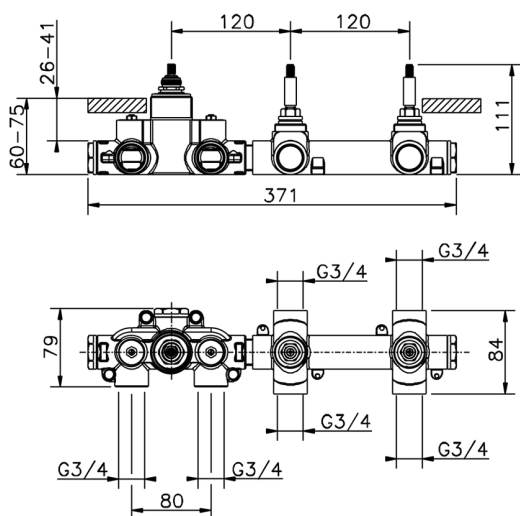

## Cover Part for 2 Function Concealed Thermo. Valve WELLNESS\_VI01R200

VI01R200

<https://en.cisal.it/cover-part-for-2-function-concealed-thermo-valve-wellness-vi01r200>

## 2 Function Concealed Thermostatic Valve CONCEALED\_ZA01R200

MODEL **ZA01R200**

2 Function Concealed Thermostatic Valve

AVAILABLE FINISHINGS

CHARACTERISTICS

Concealed **1**  
 Cartridge Spare Parts **23.51A.HF**  
**HF Thermostatic Valve**