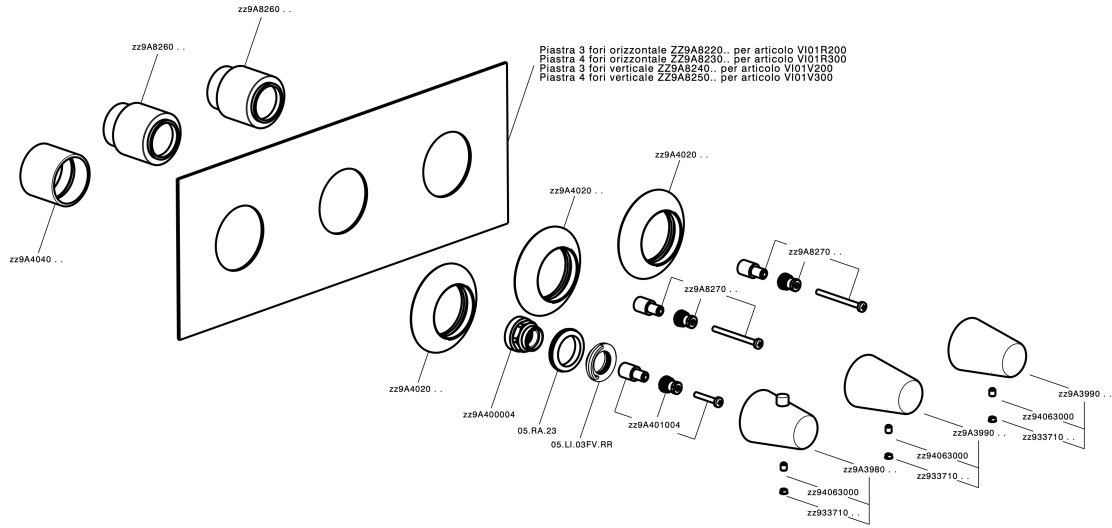

Cover Part for 2 Function Concealed Thermo. Valve WELLNESS_VI01R200

MODEL **VI01R200**

Cover Part for 2 Function Concealed Thermo.Valve,for item ZA01R200

AVAILABLE FINISHINGS

-  **21** 21 Chrome
-  **2Q** 2Q Black Titanium
-  **40** 40 Matt Black
-  **4Q** 4Q Matt White

CHARACTERISTICS

Installation **Concealed**
 Required concealed parts **ZA01R200**

Thermostatic

The Cisal thermostatic is your personal water manager, helping you to handle, control and save water and energy.

Cover Part for 2 Function Concealed Thermo. Valve WELLNESS_VI01R200

VI01R200

<https://en.cisal.it/cover-part-for-2-function-concealed-thermo-valve-wellness-vi01r200>

2 Function Concealed Thermostatic Valve CONCEALED_ZA01R200

MODEL **ZA01R200**

2 Function Concealed Thermostatic Valve

AVAILABLE FINISHINGS

04 04 Without finishing

CHARACTERISTICS

Concealed **1**
 Cartridge Spare Parts **23.51A.HF**
HF Thermostatic Valve

Thermostatic