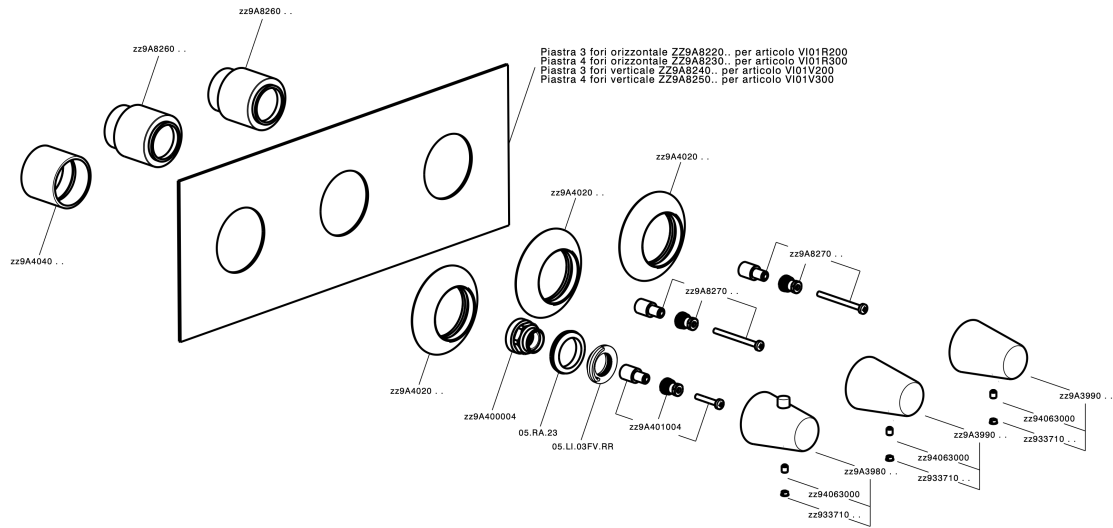

## Cover Part for 2 Function Concealed Thermo. Valve WELLNESS\_VI01R200

MODEL **VI01R200**

Cover Part for 2 Function Concealed Thermo.Valve,for item ZA01R200

### CHARACTERISTICS

Installation **Concealed**  
 Required concealed parts **ZA01R200**

## Cover Part for 2 Function Concealed Thermo. Valve WELLNESS\_VI01R200

VI01R200

<https://en.cisal.it/cover-part-for-2-function-concealed-thermo-valve-wellness-vi01r200>