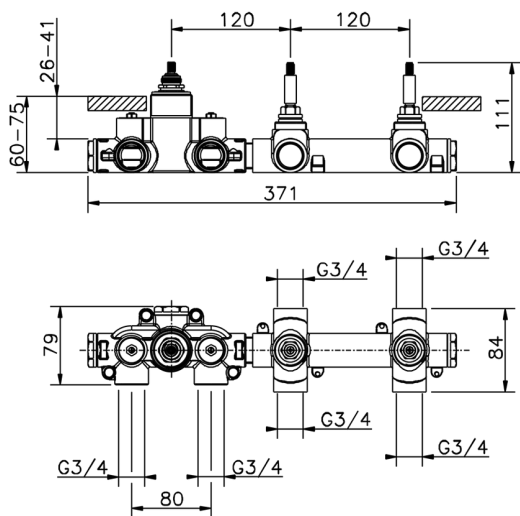

Cover Part for 2 Function Concealed Thermo. Valve WELLNESS_VI01R200

MODEL **VI01R200**

Cover Part for 2 Function Concealed Thermo.Valve,for item ZA01R200

AVAILABLE FINISHINGS

-  **21** 21 Chrome
-  **2Q** 2Q Black Titanium
-  **40** 40 Matt Black
-  **4Q** 4Q Matt White

2 Function Concealed Thermostatic Valve CONCEALED_ZA01R200

MODEL **ZA01R200**

2 Function Concealed Thermostatic Valve

AVAILABLE FINISHINGS

CHARACTERISTICS

Concealed **1**
 Cartridge Spare Parts **23.51A.HF**
HF Thermostatic Valve