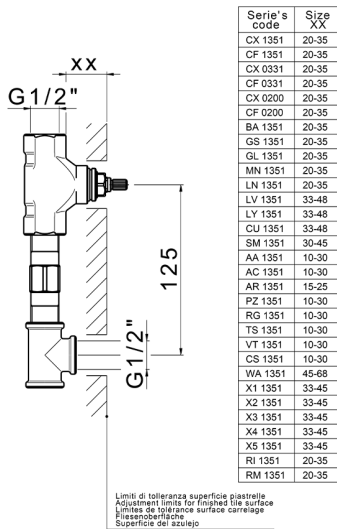

Concealed washbasin mixer CONCEALED_ZA033510

MODEL **ZA033510**

Concealed washbasin mixer, with two right headvalves

AVAILABLE FINISHINGS

04 04 Without finishing

CHARACTERISTICS

Concealed **1**

2026-02-03