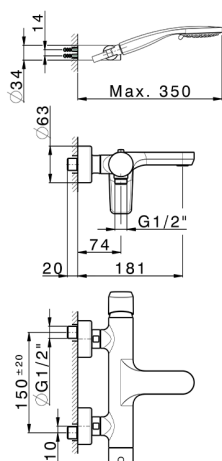

Single lever bath mixer, with shower set ROCK&ROLL_RK000120

MODEL **RK000120**

Single lever bath mixer, with shower set, wall mounted adjustable handshower bracket, 100 mm ABS 3 sprays handshower, 150 cm SUPREME smooth flexible hose

AVAILABLE FINISHINGS

-  **21** 21 Chrome
-  **2F** 2F Brushed Nickel
-  **40** 40 Matt Black

CHARACTERISTICS

Cartridge Spare Parts **ZZ95409000**

35 mm Cartridge

EcoStop

EcoStop feature limits water flow to approximately 50% of maximum output with one point of resistance on setting. Push slightly past the middle stop only when full water output is required. This will save water up to 50%.