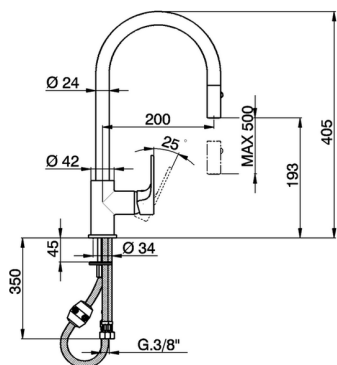

Single lever sink mixer ES with pull out handspray KITCHEN_A3000575

MODEL **A3000575**

Single lever sink mixer ES with pull out handspray, swivel spout, 2 sprays handshower, Nylon 175 cm. Flexible hoses

AVAILABLE FINISHINGS

-  **21** 21 Chrome
-  **2F** 2F Brushed Nickel
-  **40** 40 Matt Black

CHARACTERISTICS

Cartridge Spare Parts **ZZ95409000**

35 mm Cartridge

EcoStop

EcoStop feature limits water flow to approximately 50% of maximum output with one point of resistance on setting. Push slightly past the middle stop only when full water output is required. This will save water up to 50%.

EnergySave

Thanks to the EnergySave device, only cold water will be drawn if the lever is operated in the central position, so that the water heater will not be engaged and no hot water wasted, leading to considerable savings in energy and costs. The temperature can be adjusted by rotating the lever to the left, until the desired temperature is reached.

Single lever sink mixer ES with pull out handspray KITCHEN_A3000575

A3000575

<https://en.cisal.it/single-lever-sink-mixer-es-with-pull-out-handspray-kitchen-a3000575>

2026-04-09