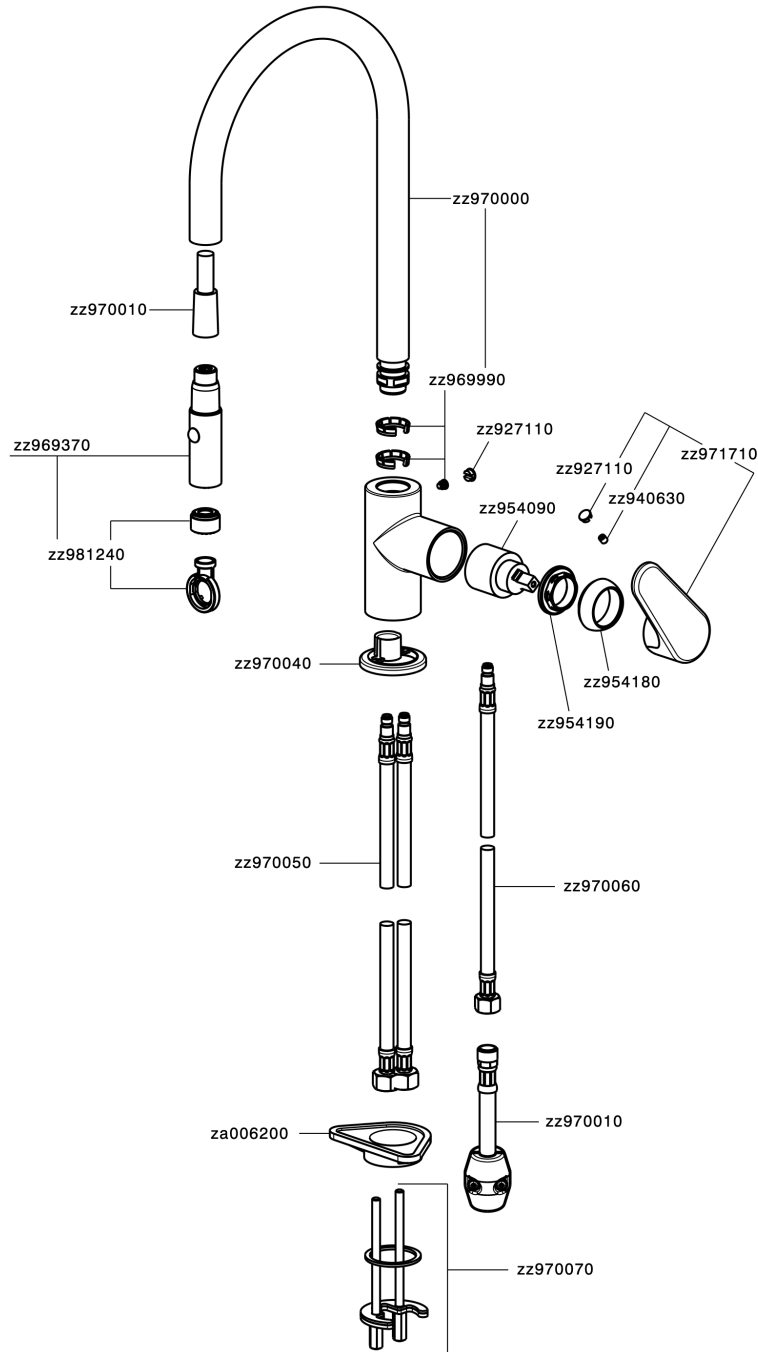

Single lever sink mixer ES with pull out handspray KITCHEN_A3000575

MODEL **A3000575**

Single lever sink mixer ES with pull out handspray, swivel spout, 2 sprays handshower, Nylon 175 cm. Flexible hoses

AVAILABLE FINISHINGS

-  **21** 21 Chrome
-  **2F** 2F Brushed Nickel
-  **40** 40 Matt Black

CHARACTERISTICS

Cartridge Spare Parts **ZZ95409000**

35 mm Cartridge

EcoStop

EcoStop feature limits water flow to approximately 50% of maximum output with one point of resistance on setting. Push slightly past the middle stop only when full water output is required. This will save water up to 50%.

EnergySave

Thanks to the EnergySave device, only cold water will be drawn if the lever is operated in the central position, so that the water heater will not be engaged and no hot water wasted, leading to considerable savings in energy and costs. The temperature can be adjusted by rotating the lever to the left, until the desired temperature is reached.

Single lever sink mixer ES with pull out handspray KITCHEN_A3000575

A3000575

<https://en.cisal.it/single-lever-sink-mixer-es-with-pull-out-handspray-kitchen-a3000575>

2026-06-16