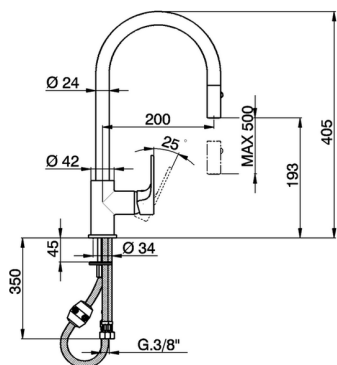

Single lever sink mixer ES with pull out handspray KITCHEN_A3000575

MODEL **A3000575**

Single lever sink mixer ES with pull out handspray, swivel spout, 2 sprays handshower, Nylon 175 cm. Flexible hoses

AVAILABLE FINISHINGS

-  **21** 21 Chrome
-  **2F** 2F Brushed Nickel
-  **40** 40 Matt Black

CHARACTERISTICS

Cartridge Spare Parts **ZZ95409000**

35 mm Cartridge

EcoStop

EcoStop feature limits water flow to approximately 50% of maximum output with one point of resistance on setting. Push slightly past the middle stop only when full water output is required. This will save water up to 50%.

EnergySave

Thanks to the EnergySave device, only cold water will be drawn if the lever is operated in the central position, so that the water heater will not be engaged and no hot water wasted, leading to considerable savings in energy and costs. The temperature can be adjusted by rotating the lever to the left, until the desired temperature is reached.

Single lever sink mixer ES with pull out handspray KITCHEN_A3000575

A3000575

<https://en.cisal.it/single-lever-sink-mixer-es-with-pull-out-handspray-kitchen-a3000575>

2026-06-16