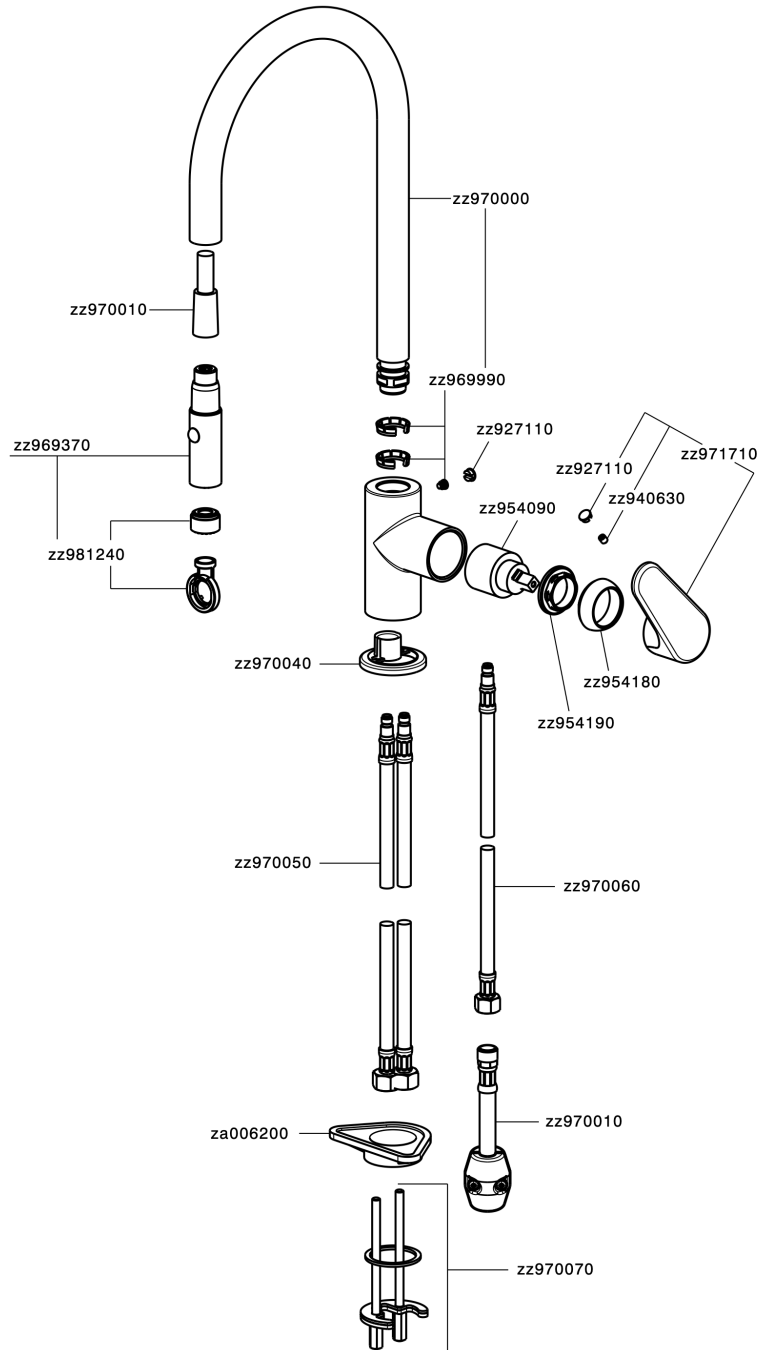

Single lever sink mixer ES with pull out handspray KITCHEN_A3000575

MODEL **A3000575**

Single lever sink mixer ES with pull out handspray, swivel spout, 2 sprays handshower, Nylon 175 cm. Flexible hoses

AVAILABLE FINISHINGS

-  **21** 21 Chrome
-  **2F** 2F Brushed Nickel
-  **40** 40 Matt Black

CHARACTERISTICS

Cartridge Spare Parts **ZZ95409000**

35 mm Cartridge

EcoStop

EcoStop feature limits water flow to approximately 50% of maximum output with one point of resistance on setting. Push slightly past the middle stop only when full water output is required. This will save water up to 50%.

EnergySave

Thanks to the EnergySave device, only cold water will be drawn if the lever is operated in the central position, so that the water heater will not be engaged and no hot water wasted, leading to considerable savings in energy and costs. The temperature can be adjusted by rotating the lever to the left, until the desired temperature is reached.

Single lever sink mixer ES with pull out handspray KITCHEN_A3000575

A3000575

<https://en.cisal.it/single-lever-sink-mixer-es-with-pull-out-handspray-kitchen-a3000575>

2026-04-09