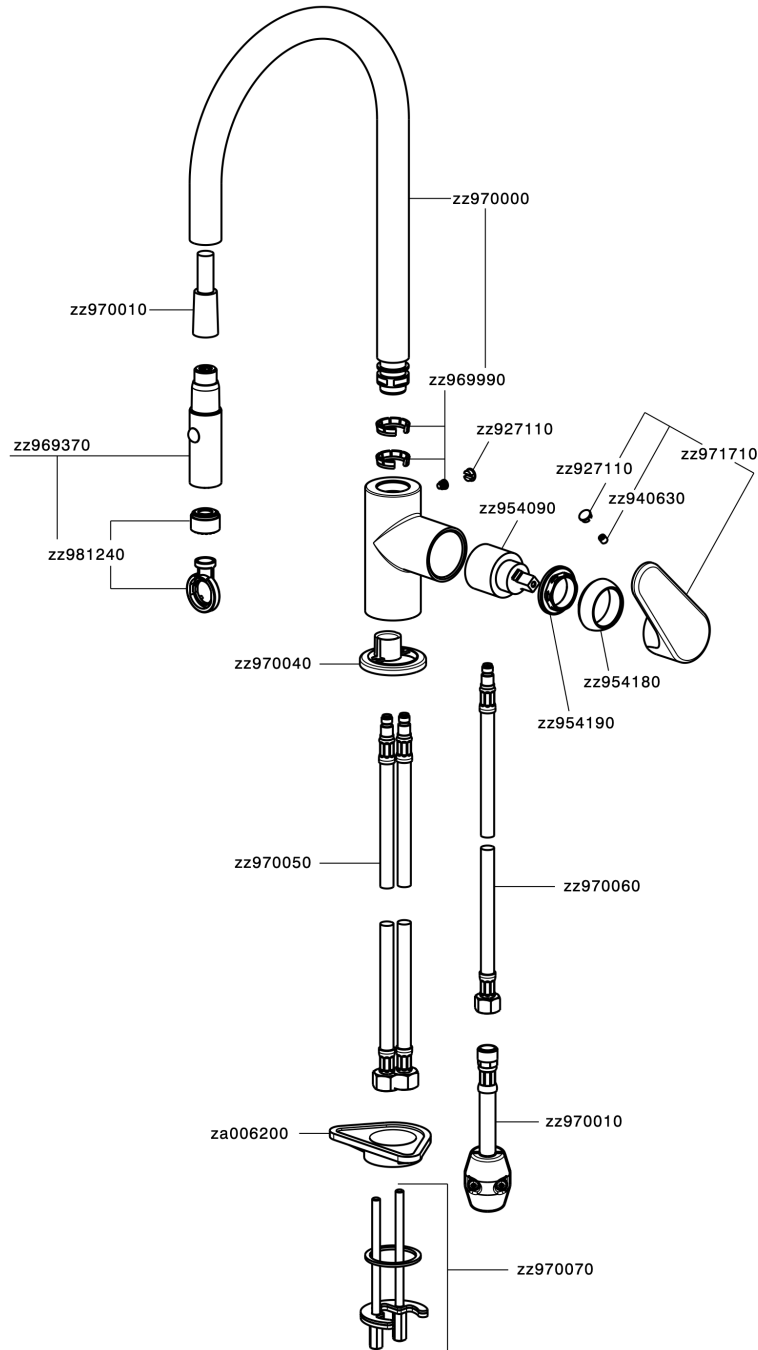

Single lever sink mixer ES with pull out handspray KITCHEN_A3000575

A3000575

<https://en.cisal.it/single-lever-sink-mixer-es-with-pull-out-handspray-kitchen-a3000575>

2026-06-14