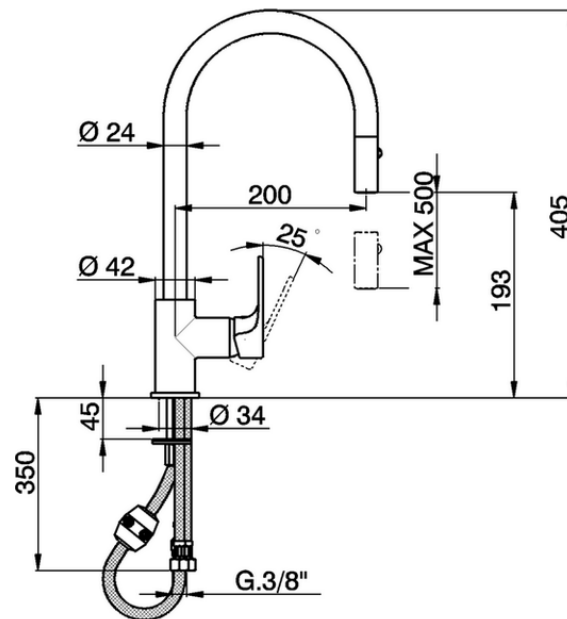

Single lever sink mixer ES with pull out handspray KITCHEN_A3000575

A3000575

<https://en.cisal.it/single-lever-sink-mixer-es-with-pull-out-handspray-kitchen-a3000575>

2026-04-26