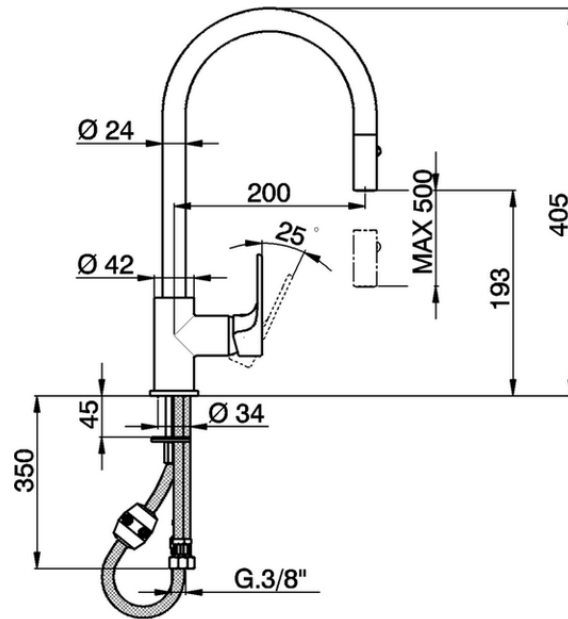

Single lever sink mixer ES with pull out handspray KITCHEN_A3000575

A3000575

<https://en.cisal.it/single-lever-sink-mixer-es-with-pull-out-handspray-kitchen-a3000575>

2026-06-14