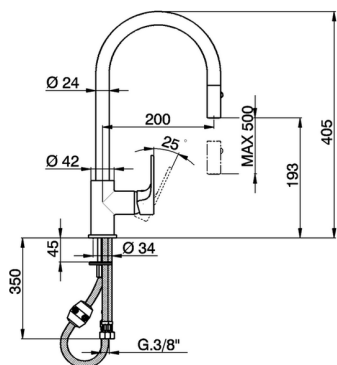

Single lever sink mixer ES with pull out handspray KITCHEN_A3000575

MODEL **A3000575**

Single lever sink mixer ES with pull out handspray, swivel spout, 2 sprays handshower, Nylon 175 cm. Flexible hoses

AVAILABLE FINISHINGS

-  **21** 21 Chrome
-  **2F** 2F Brushed Nickel
-  **40** 40 Matt Black

CHARACTERISTICS

Cartridge Spare Parts **ZZ95409000**

35 mm Cartridge

EcoStop

EcoStop feature limits water flow to approximately 50% of maximum output with one point of resistance on setting. Push slightly past the middle stop only when full water output is required. This will save water up to 50%.

EnergySave

Thanks to the EnergySave device, only cold water will be drawn if the lever is operated in the central position, so that the water heater will not be engaged and no hot water wasted, leading to considerable savings in energy and costs. The temperature can be adjusted by rotating the lever to the left, until the desired temperature is reached.

Single lever sink mixer ES with pull out handspray KITCHEN_A3000575

A3000575

<https://en.cisal.it/single-lever-sink-mixer-es-with-pull-out-handspray-kitchen-a3000575>

2026-04-07