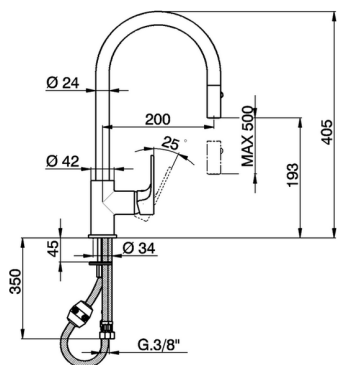

Single lever sink mixer ES with pull out handspray KITCHEN_A3000575

MODEL **A3000575**

Single lever sink mixer ES with pull out handspray, swivel spout, 2 sprays handshower, Nylon 175 cm. Flexible hoses

AVAILABLE FINISHINGS

-  **21** 21 Chrome
-  **2F** 2F Brushed Nickel
-  **40** 40 Matt Black

CHARACTERISTICS

Cartridge Spare Parts **ZZ95409000**

35 mm Cartridge

EcoStop

EcoStop feature limits water flow to approximately 50% of maximum output with one point of resistance on setting. Push slightly past the middle stop only when full water output is required. This will save water up to 50%.

EnergySave

Thanks to the EnergySave device, only cold water will be drawn if the lever is operated in the central position, so that the water heater will not be engaged and no hot water wasted, leading to considerable savings in energy and costs. The temperature can be adjusted by rotating the lever to the left, until the desired temperature is reached.

Single lever sink mixer ES with pull out handspray KITCHEN_A3000575

A3000575

<https://en.cisal.it/single-lever-sink-mixer-es-with-pull-out-handspray-kitchen-a3000575>

2026-06-13