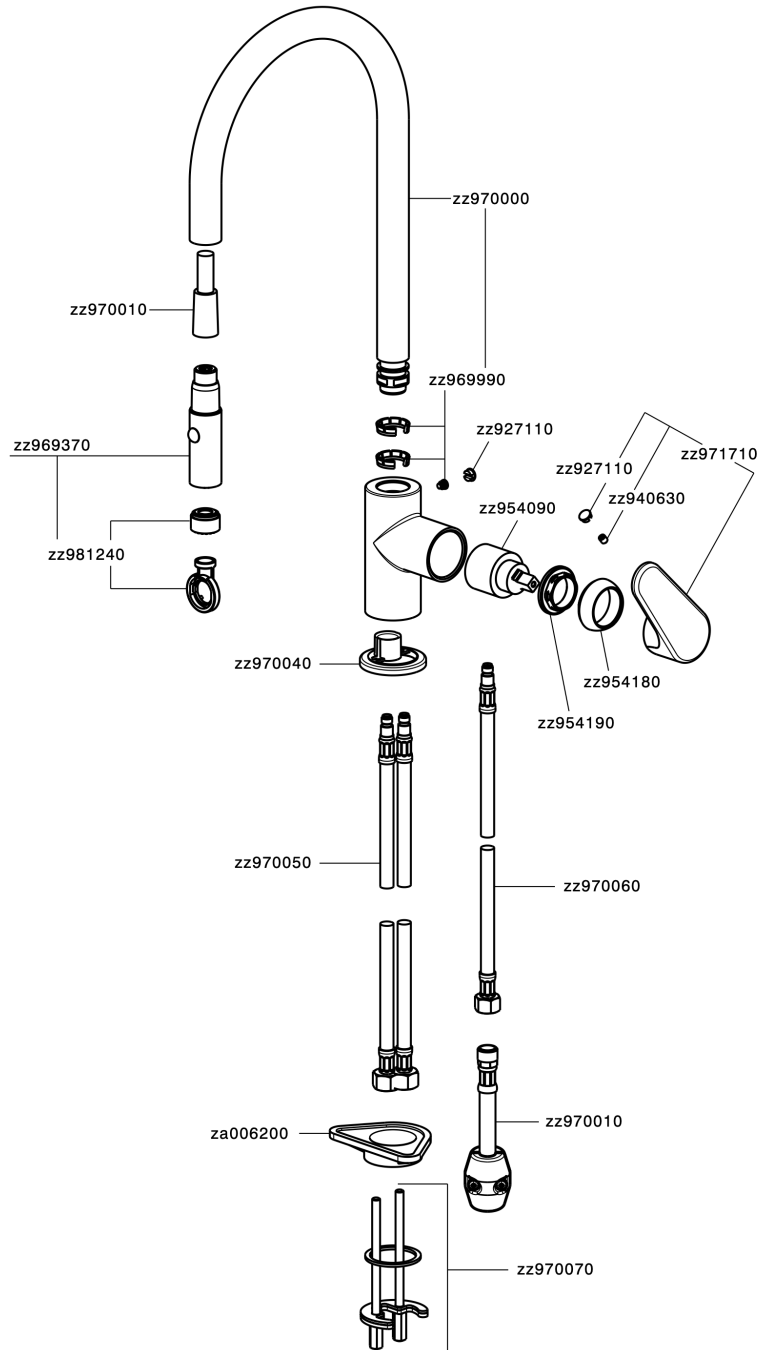

Single lever sink mixer ES with pull out handspray KITCHEN_A3000575

MODEL **A3000575**

Single lever sink mixer ES with pull out handspray, swivel spout, 2 sprays handshower, Nylon 175 cm. Flexible hoses

AVAILABLE FINISHINGS

-  **21** 21 Chrome
-  **2F** 2F Brushed Nickel
-  **40** 40 Matt Black

CHARACTERISTICS

Cartridge Spare Parts **ZZ95409000**

35 mm Cartridge

EcoStop

EcoStop feature limits water flow to approximately 50% of maximum output with one point of resistance on setting. Push slightly past the middle stop only when full water output is required. This will save water up to 50%.

EnergySave

Thanks to the EnergySave device, only cold water will be drawn if the lever is operated in the central position, so that the water heater will not be engaged and no hot water wasted, leading to considerable savings in energy and costs. The temperature can be adjusted by rotating the lever to the left, until the desired temperature is reached.

Single lever sink mixer ES with pull out handspray KITCHEN_A3000575

A3000575

<https://en.cisal.it/single-lever-sink-mixer-es-with-pull-out-handspray-kitchen-a3000575>

2026-04-07