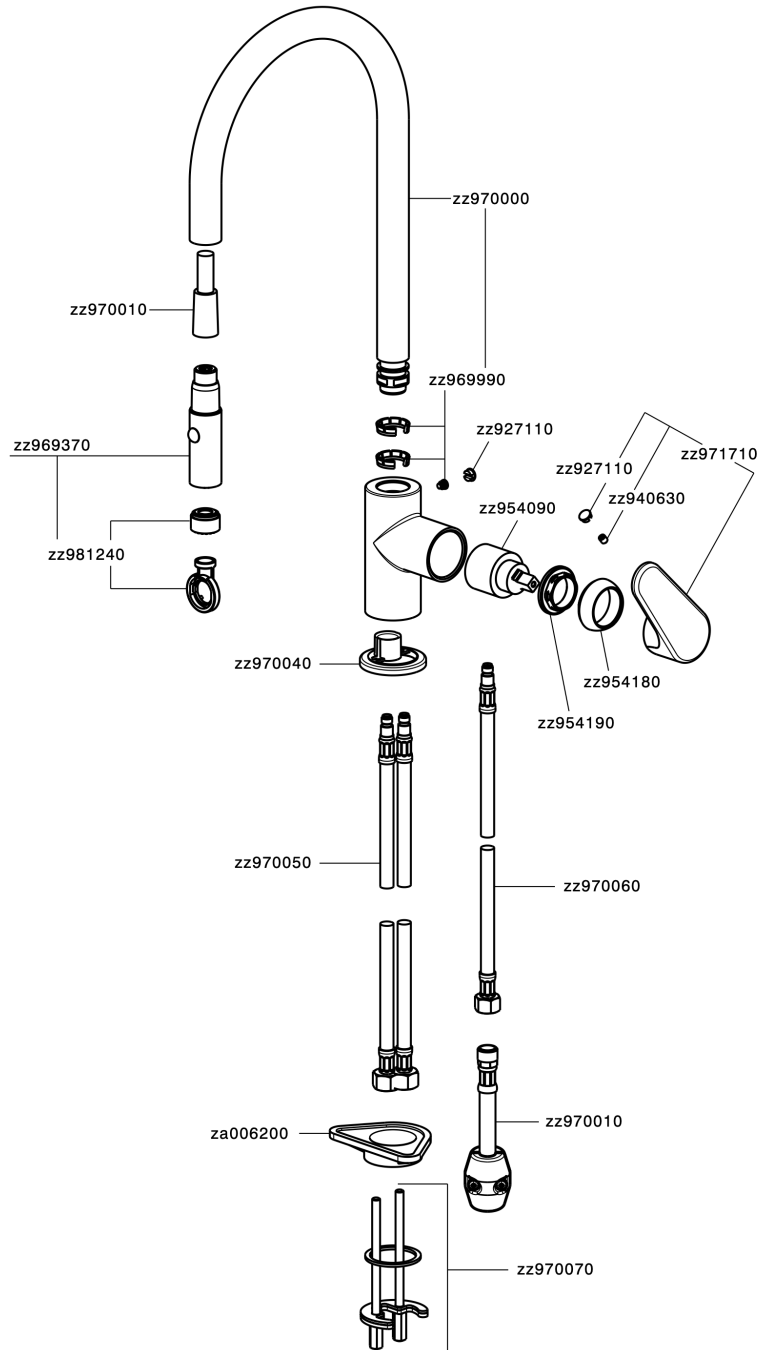

Single lever sink mixer ES with pull out handspray KITCHEN_A3000575

MODEL **A3000575**

Single lever sink mixer ES with pull out handspray, swivel spout, 2 sprays handshower, Nylon 175 cm. Flexible hoses

AVAILABLE FINISHINGS

-  **21** 21 Chrome
-  **2F** 2F Brushed Nickel
-  **40** 40 Matt Black

CHARACTERISTICS

Cartridge Spare Parts **ZZ95409000**

35 mm Cartridge

EcoStop

EcoStop feature limits water flow to approximately 50% of maximum output with one point of resistance on setting. Push slightly past the middle stop only when full water output is required. This will save water up to 50%.

EnergySave

Thanks to the EnergySave device, only cold water will be drawn if the lever is operated in the central position, so that the water heater will not be engaged and no hot water wasted, leading to considerable savings in energy and costs. The temperature can be adjusted by rotating the lever to the left, until the desired temperature is reached.

Single lever sink mixer ES with pull out handspray KITCHEN_A3000575

A3000575

<https://en.cisal.it/single-lever-sink-mixer-es-with-pull-out-handspray-kitchen-a3000575>

2026-06-13