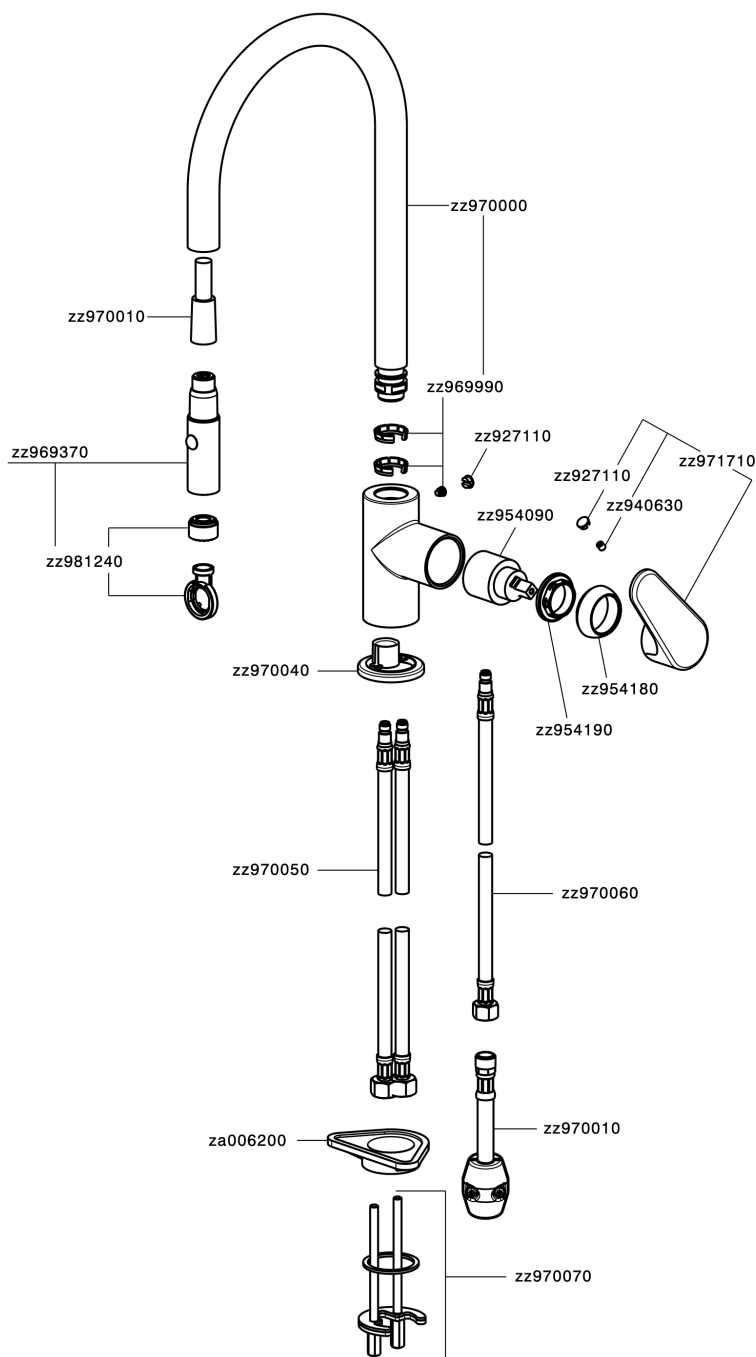

Single lever sink mixer ES with pull out handspray KITCHEN_A3000575

A3000575

<https://en.cisal.it/single-lever-sink-mixer-es-with-pull-out-handspray-kitchen-a3000575>

2026-04-06