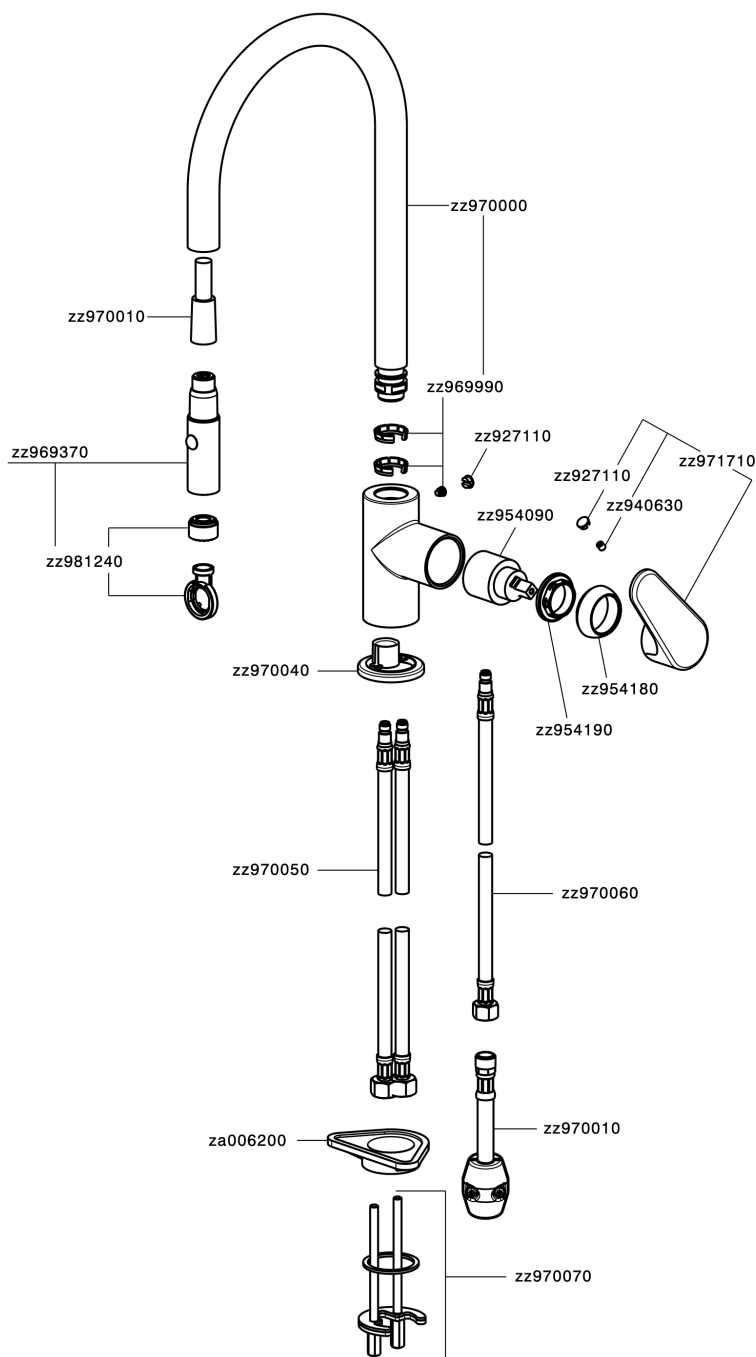

## Single lever sink mixer ES with pull out handspray KITCHEN\_A3000575

A3000575

<https://en.cisal.it/single-lever-sink-mixer-es-with-pull-out-handspray-kitchen-a3000575>

2026-06-13