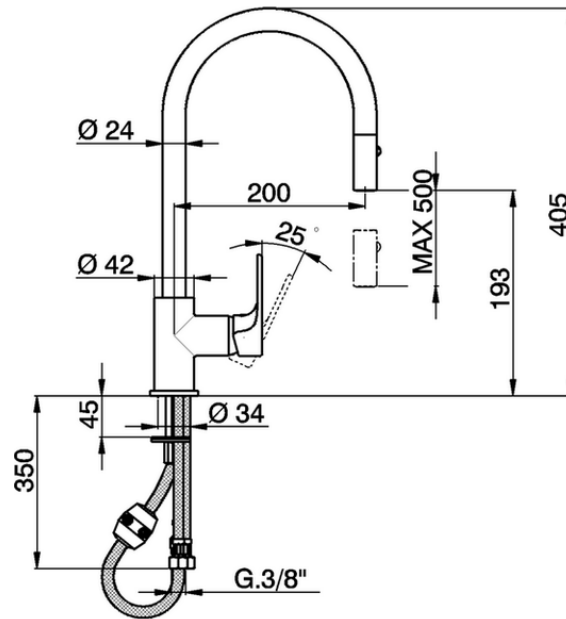

Single lever sink mixer ES with pull out handspray KITCHEN_A3000575

A3000575

<https://en.cisal.it/single-lever-sink-mixer-es-with-pull-out-handspray-kitchen-a3000575>

2026-04-05