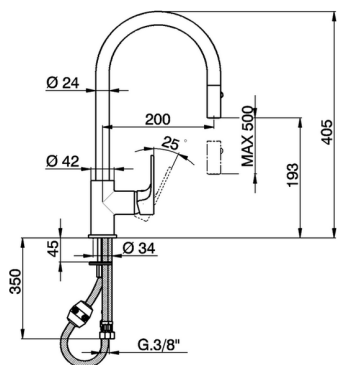

Single lever sink mixer ES with pull out handspray KITCHEN_A3000575

MODEL **A3000575**

Single lever sink mixer ES with pull out handspray, swivel spout, 2 sprays handshower, Nylon 175 cm. Flexible hoses

AVAILABLE FINISHINGS

-  **21** 21 Chrome
-  **2F** 2F Brushed Nickel
-  **40** 40 Matt Black

CHARACTERISTICS

Cartridge Spare Parts **ZZ95409000**

35 mm Cartridge

EcoStop

EcoStop feature limits water flow to approximately 50% of maximum output with one point of resistance on setting. Push slightly past the middle stop only when full water output is required. This will save water up to 50%.

EnergySave

Thanks to the EnergySave device, only cold water will be drawn if the lever is operated in the central position, so that the water heater will not be engaged and no hot water wasted, leading to considerable savings in energy and costs. The temperature can be adjusted by rotating the lever to the left, until the desired temperature is reached.

Single lever sink mixer ES with pull out handspray KITCHEN_A3000575

A3000575

<https://en.cisal.it/single-lever-sink-mixer-es-with-pull-out-handspray-kitchen-a3000575>

2026-05-17