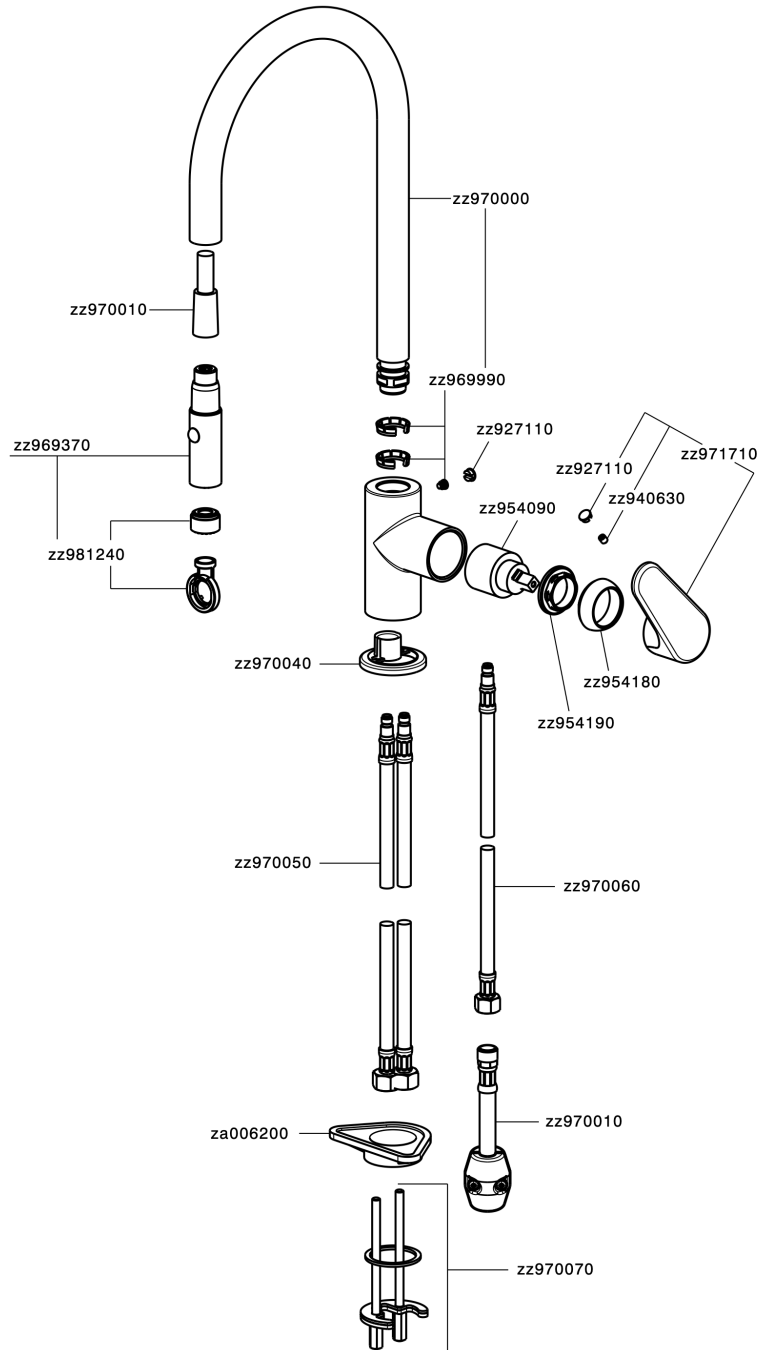

Single lever sink mixer ES with pull out handspray KITCHEN_A3000575

MODEL **A3000575**

Single lever sink mixer ES with pull out handspray, swivel spout, 2 sprays handshower, Nylon 175 cm. Flexible hoses

AVAILABLE FINISHINGS

-  **21** 21 Chrome
-  **2F** 2F Brushed Nickel
-  **40** 40 Matt Black

CHARACTERISTICS

Cartridge Spare Parts **ZZ95409000**

35 mm Cartridge

EcoStop

EcoStop feature limits water flow to approximately 50% of maximum output with one point of resistance on setting. Push slightly past the middle stop only when full water output is required. This will save water up to 50%.

EnergySave

Thanks to the EnergySave device, only cold water will be drawn if the lever is operated in the central position, so that the water heater will not be engaged and no hot water wasted, leading to considerable savings in energy and costs. The temperature can be adjusted by rotating the lever to the left, until the desired temperature is reached.

Single lever sink mixer ES with pull out handspray KITCHEN_A3000575

A3000575

<https://en.cisal.it/single-lever-sink-mixer-es-with-pull-out-handspray-kitchen-a3000575>

2026-05-17