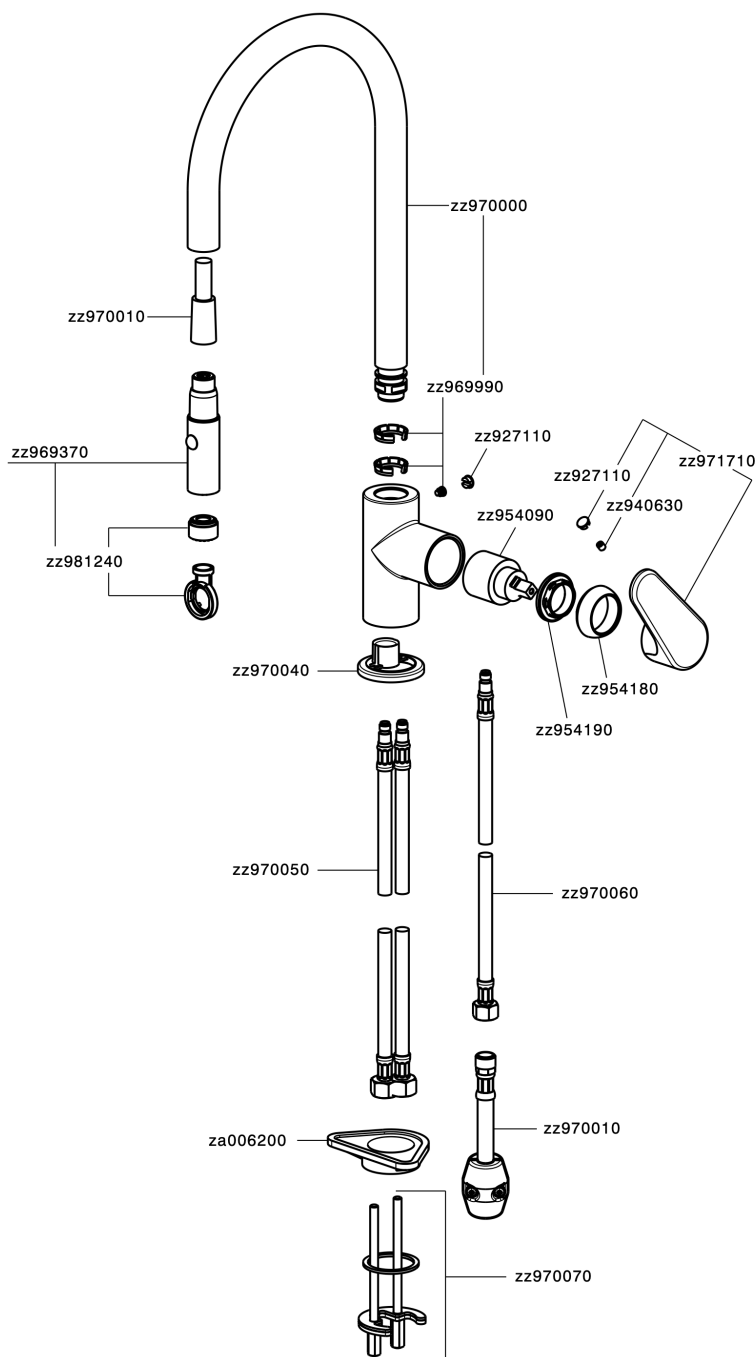

Single lever sink mixer ES with pull out handspray KITCHEN_A3000575

MODEL **A3000575**

Single lever sink mixer ES with pull out handspray, swivel spout, 2 sprays handshower, Nylon 175 cm. Flexible hoses

AVAILABLE FINISHINGS

-  **21** 21 Chrome
-  **2F** 2F Brushed Nickel
-  **40** 40 Matt Black

CHARACTERISTICS

Cartridge Spare Parts **ZZ95409000**

35 mm Cartridge

EcoStop

EcoStop feature limits water flow to approximately 50% of maximum output with one point of resistance on setting. Push slightly past the middle stop only when full water output is required. This will save water up to 50%.

EnergySave

Thanks to the EnergySave device, only cold water will be drawn if the lever is operated in the central position, so that the water heater will not be engaged and no hot water wasted, leading to considerable savings in energy and costs. The temperature can be adjusted by rotating the lever to the left, until the desired temperature is reached.

Single lever sink mixer ES with pull out handspray KITCHEN_A3000575

A3000575

<https://en.cisal.it/single-lever-sink-mixer-es-with-pull-out-handspray-kitchen-a3000575>

2026-04-07