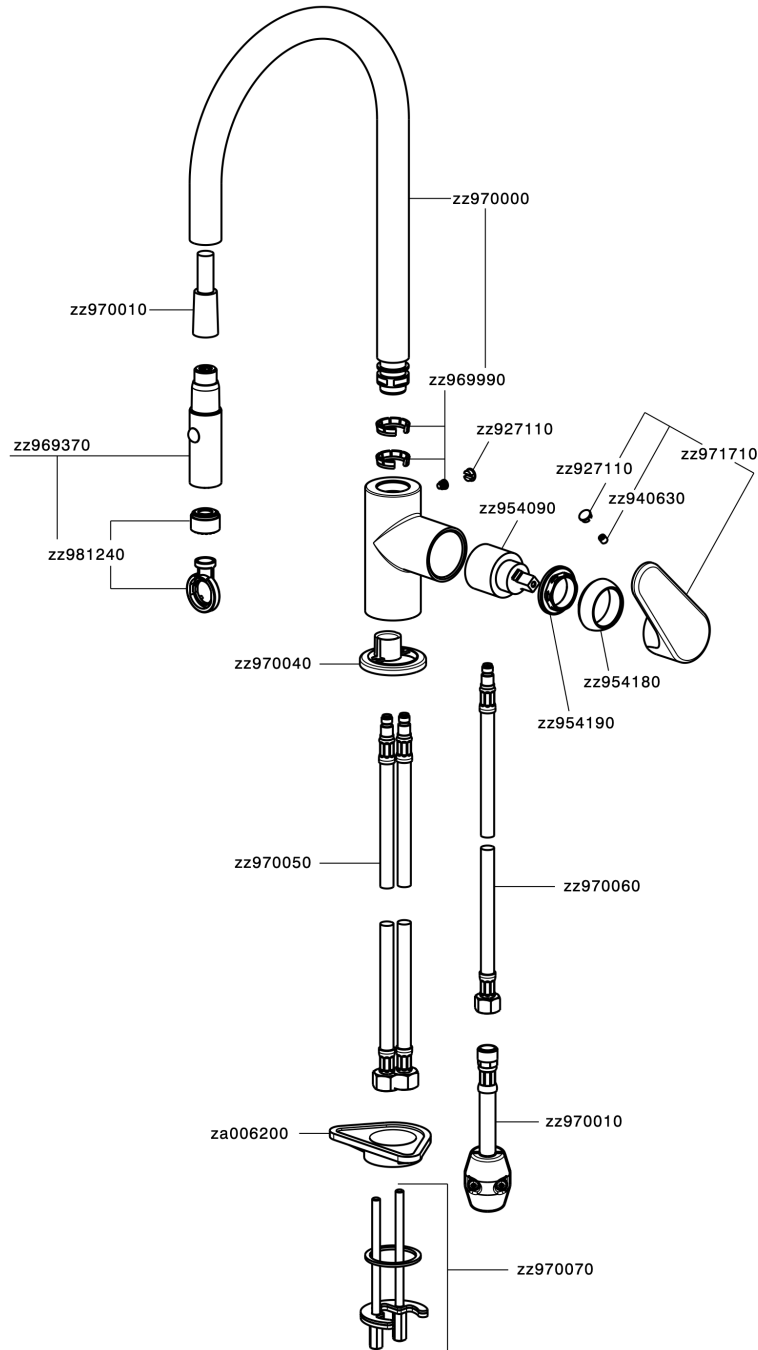

Single lever sink mixer ES with pull out handspray KITCHEN_A3000575

A3000575

<https://en.cisal.it/single-lever-sink-mixer-es-with-pull-out-handspray-kitchen-a3000575>

2026-04-26