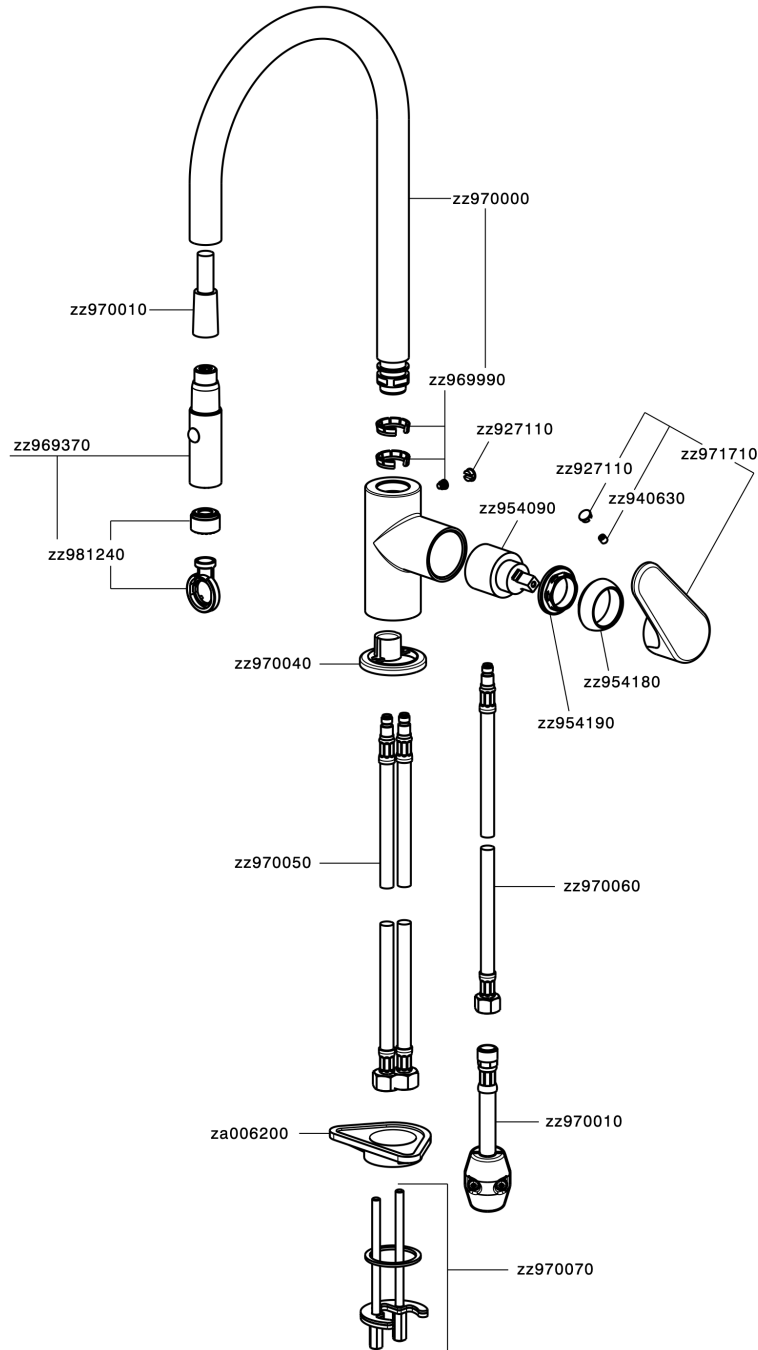

Single lever sink mixer ES with pull out handspray KITCHEN_A3000575

A3000575

<https://en.cisal.it/single-lever-sink-mixer-es-with-pull-out-handspray-kitchen-a3000575>

2026-06-29