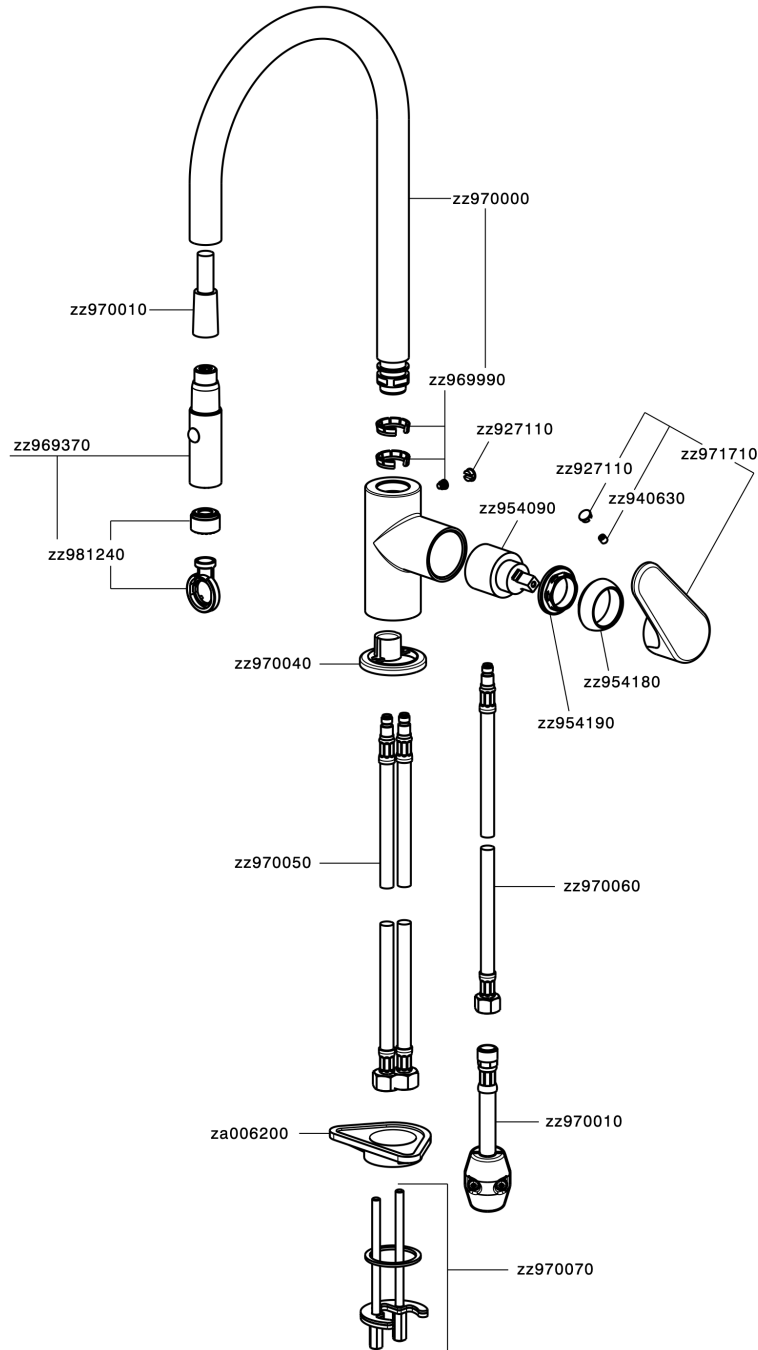

## Single lever sink mixer ES with pull out handspray KITCHEN\_A3000575

A3000575

<https://en.cisal.it/single-lever-sink-mixer-es-with-pull-out-handspray-kitchen-a3000575>

2026-06-08