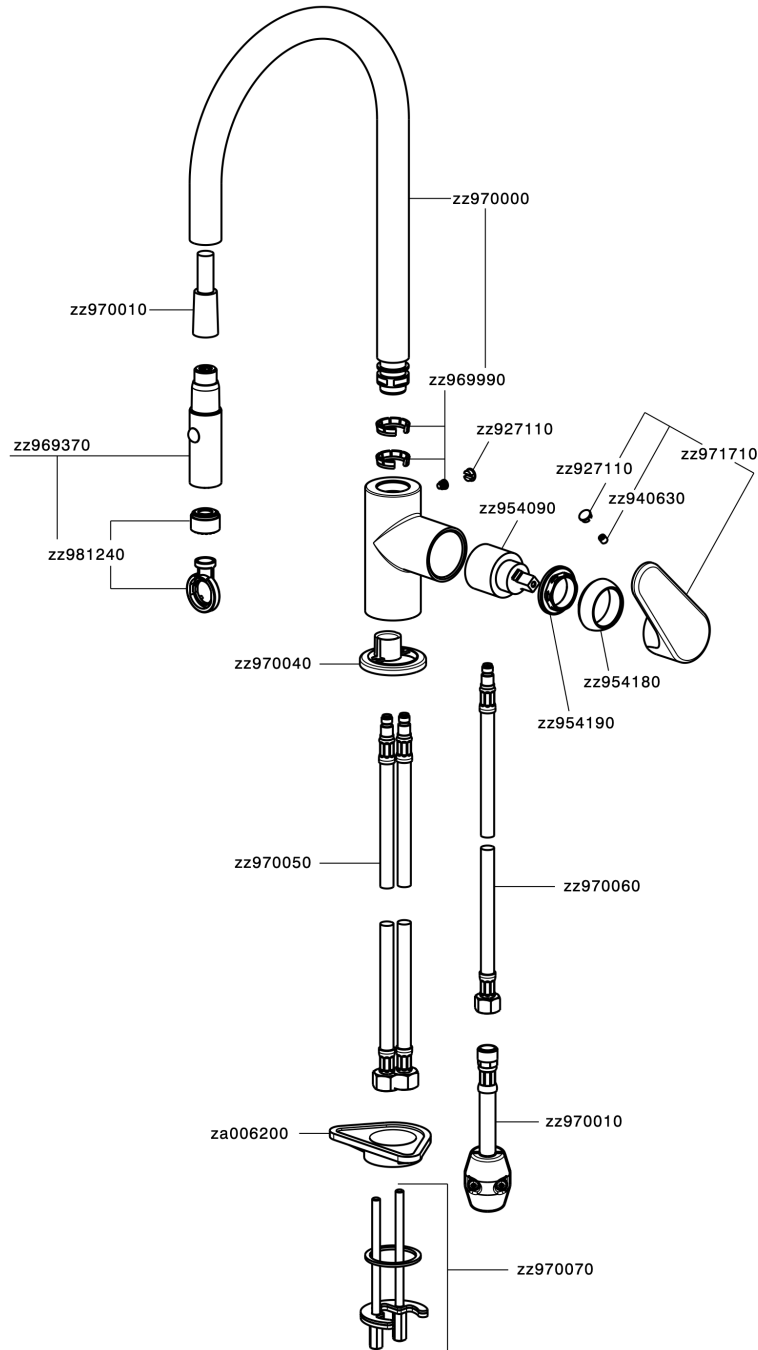

Single lever sink mixer ES with pull out handspray KITCHEN_A3000575

A3000575

<https://en.cisal.it/single-lever-sink-mixer-es-with-pull-out-handspray-kitchen-a3000575>

2026-04-05