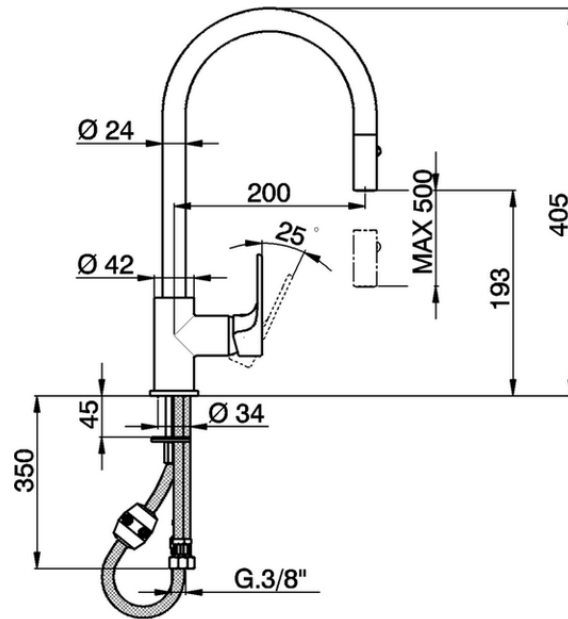

## Single lever sink mixer ES with pull out handspray KITCHEN\_A3000575

A3000575

<https://en.cisal.it/single-lever-sink-mixer-es-with-pull-out-handspray-kitchen-a3000575>

2026-05-17