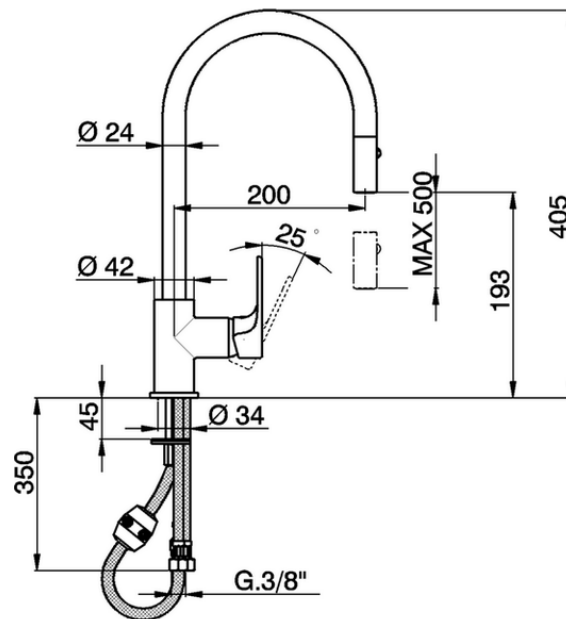

## Single lever sink mixer ES with pull out handspray KITCHEN\_A3000575

A3000575

<https://en.cisal.it/single-lever-sink-mixer-es-with-pull-out-handspray-kitchen-a3000575>

2026-06-13