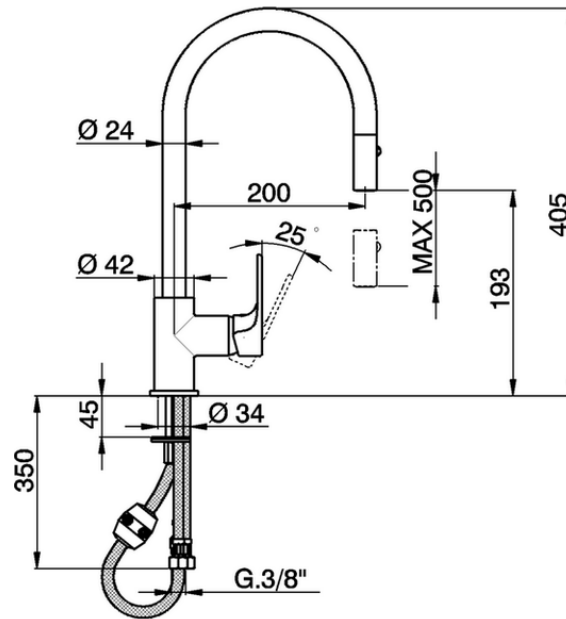

Single lever sink mixer ES with pull out handspray KITCHEN_A3000575

A3000575

<https://en.cisal.it/single-lever-sink-mixer-es-with-pull-out-handspray-kitchen-a3000575>

2026-04-26