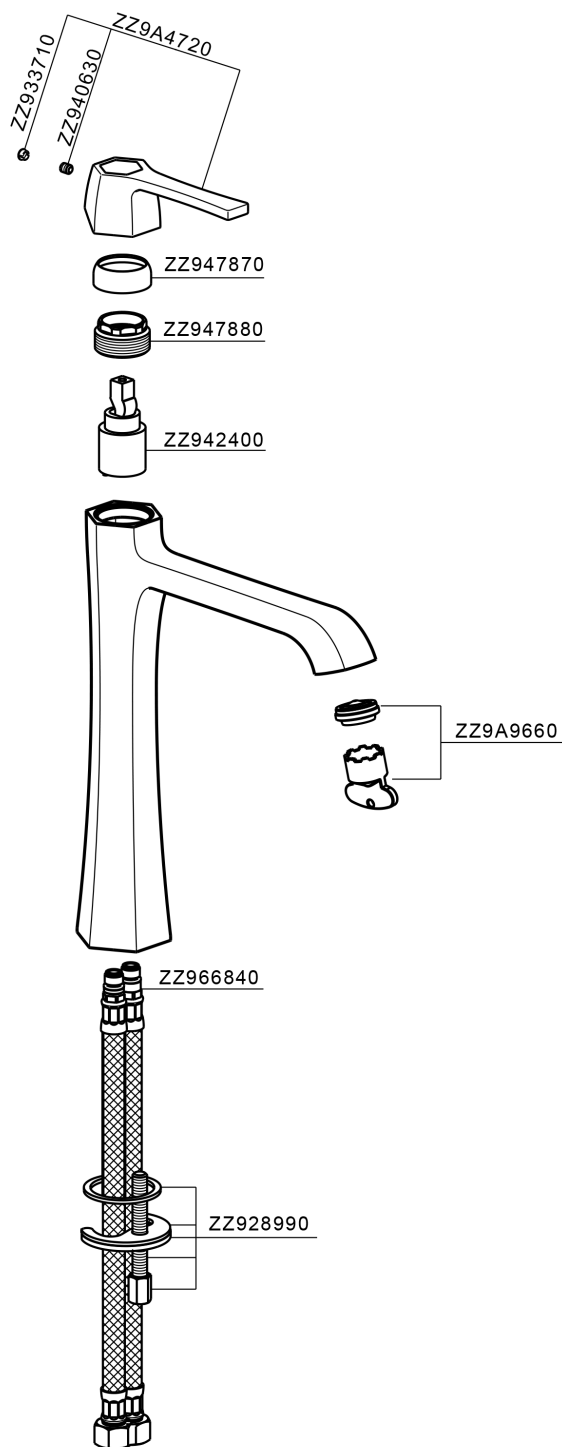

## Single lever 200 tall washbasin mixer CHERIE\_CH003544

CH003544

<https://en.cisal.it/single-lever-200-tall-washbasin-mixer-cherie-ch003544>

2026-04-09