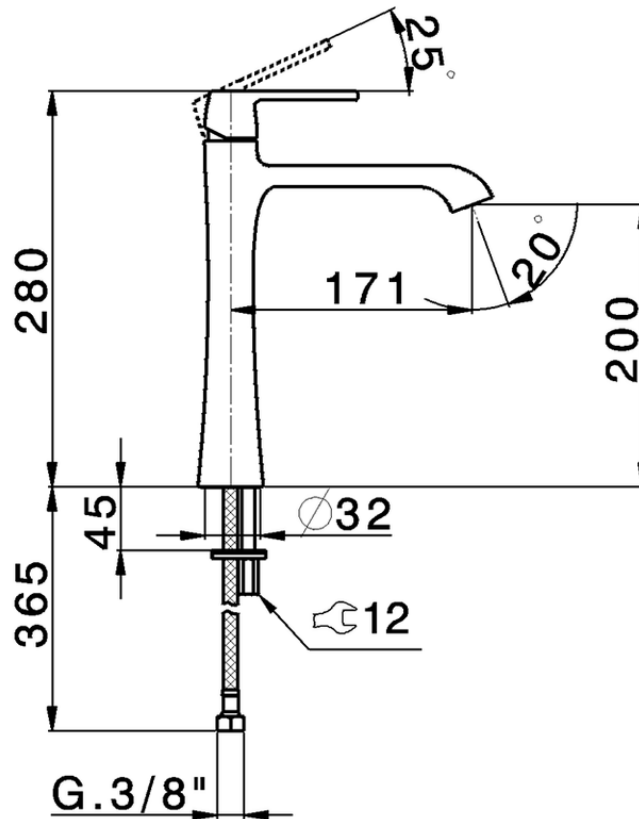

Single lever 200 tall washbasin mixer CHERIE_CH003544

CH003544

<https://en.cisal.it/single-lever-200-tall-washbasin-mixer-cherie-ch003544>

2026-04-09