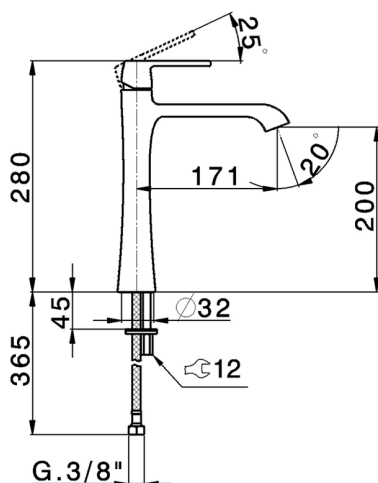

Single lever 200 tall washbasin mixer **CH003544**

MODEL **CH003544**

Single lever "200" tall washbasin mixer, without pop-up waste, G.3/8" stainless steel flexible hoses

AVAILABLE FINISHINGS

- 
6T 6T Chrome/Matt Black
- 
7C 7C Gold/Matt Black
- 
7D 7D Polished Nickel/Matt Black
- 
7E 7E Rose Gold/Matt Black

CHARACTERISTICS

Cartridge Spare Parts **ZZ94240000**

25 mm Cartridge

Single lever 200 tall washbasin mixer CHERIE_CH003544

CH003544

<https://en.cisal.it/single-lever-200-tall-washbasin-mixer-cherie-ch003544>