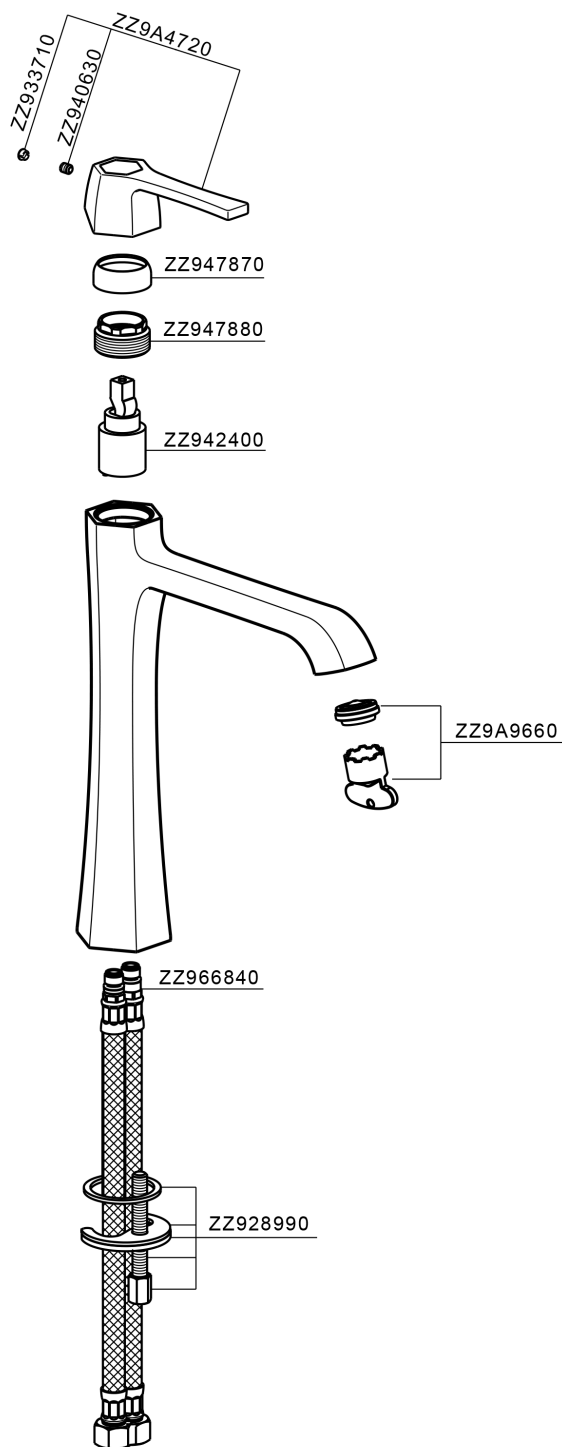

Single lever 200 tall washbasin mixer CHERIE_CH003544

CH003544

<https://en.cisal.it/single-lever-200-tall-washbasin-mixer-cherie-ch003544>

2026-05-01