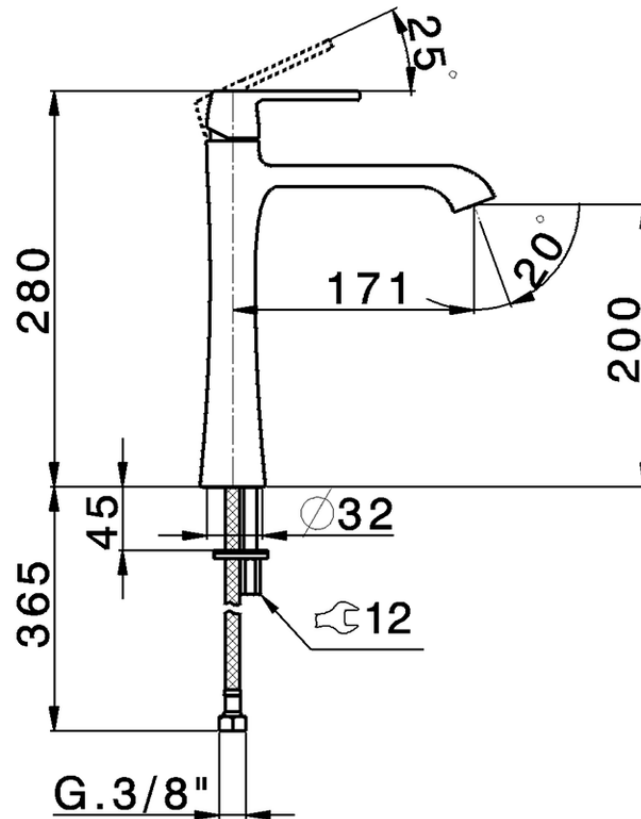

Single lever 200 tall washbasin mixer CHERIE_CH003544

CH003544

<https://en.cisal.it/single-lever-200-tall-washbasin-mixer-cherie-ch003544>

2026-05-01